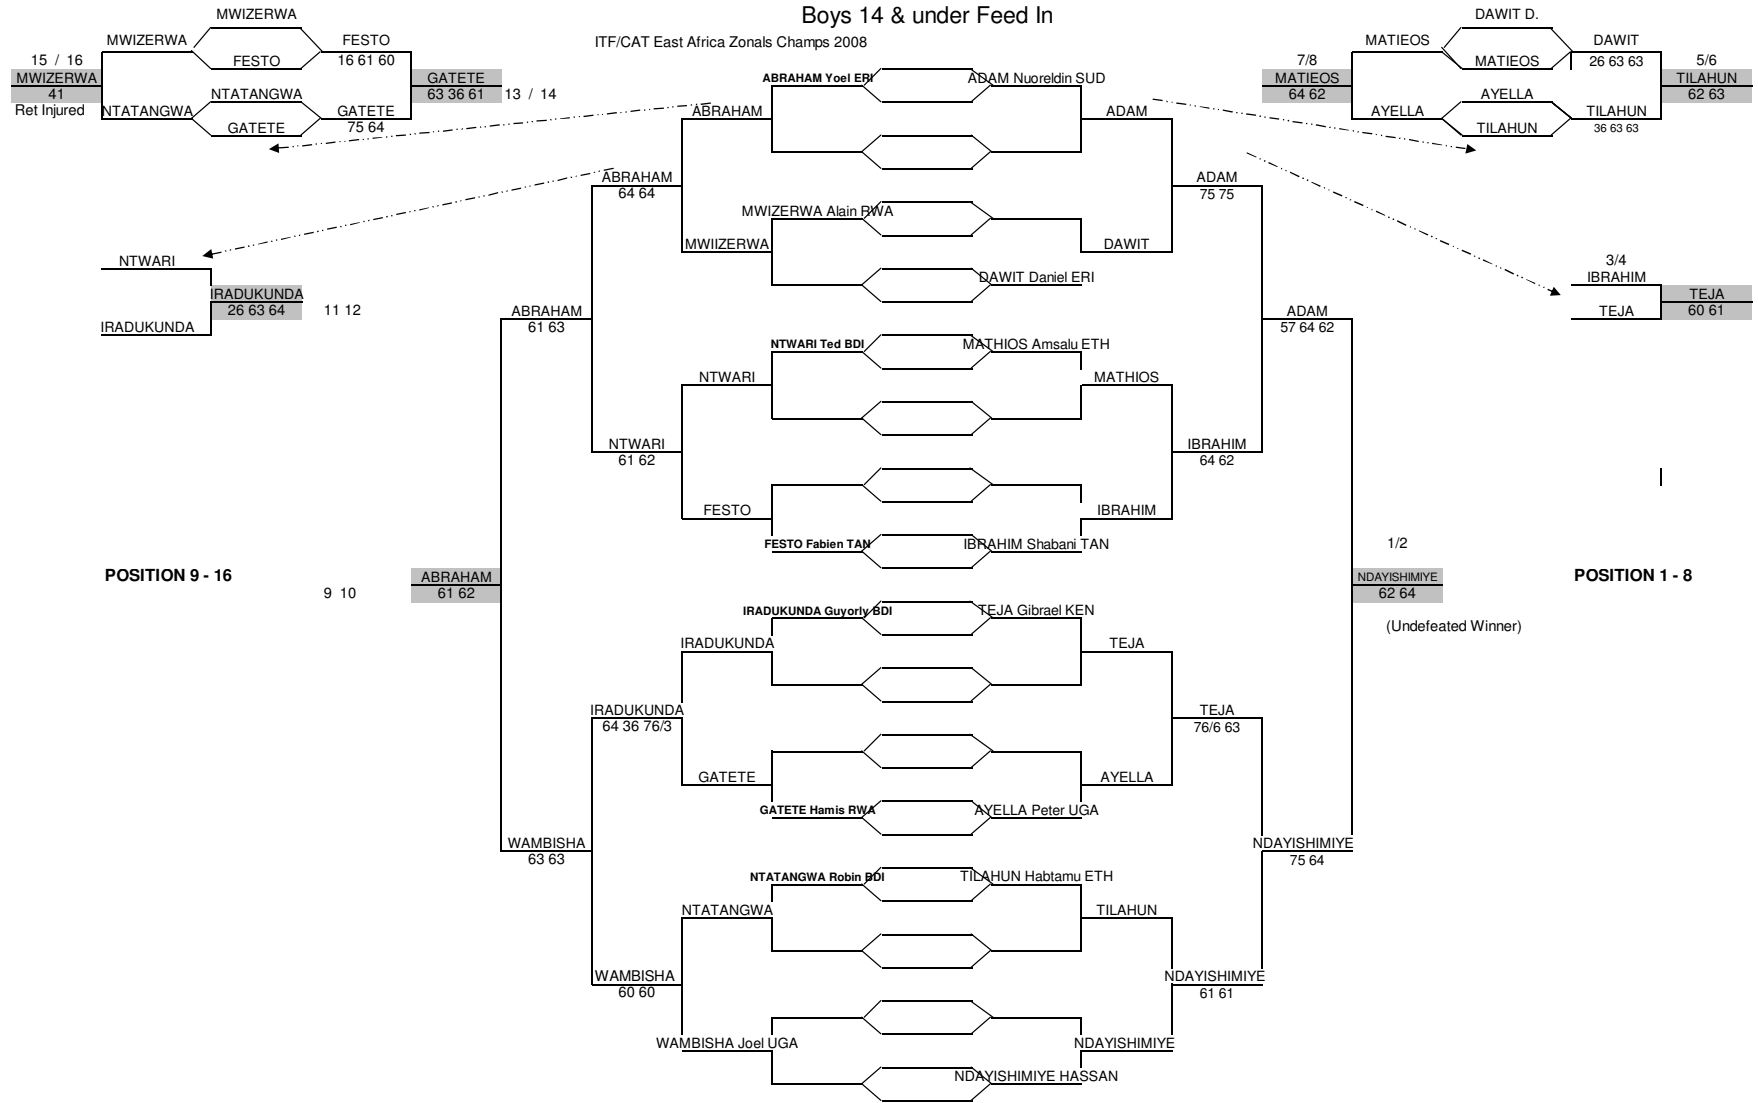

Boys 14 & under Feed In

ITF/CAT East Africa Zonals Champs 2008

14 & under Girls Singles

Girls Singles Feed in

SOUTH

(Round # 2 losers from West)

Boys under 16 Singles

Feed in boys singles- Bunjumbura, Burundi 2008

Boys Doubles 14 & under

BOYS DOUBLES 14&U MAIN DRAW (16)

Week of **08/01/2008** City, Country **Bujumbura, Burundi** Grade Tourn. ID ITF Referee **Prince Madema**

St.	Rank	Seed	Family Name	First name	Nationality	2nd Round	Semifinals	Final	Winners
1			NDAYISHIMIYE	Hassan	BDI				
			TEJA	Gibra'el	KEN				
2			BYE			NDAYISHIMIYE TEJA			
3			NTWARI	Ted	BDI				
			FESTO	Fabien	TAN				
4						NTWARI FESTO			
5			TILAHUN	Habtamu	ETH				
			AMSALU	Mathieos	ETH				
6						TILAHUN AMSALU			
7			DAWIT	Daniel	ERI				
			ABRAHAM	Yoel	ERI				
8						DAWIT ABRAHAM			
9			WAMBISHA	Joel	UGA				
			AYELLA	Peter Simmon	UGA				
10						WAMBISHA AYELLA			
11									
12			IRADUKUNDA	Guy-Orly	BDI				
			NTATANGWA	Robin	BDI				
13						IRADUKUNDA NTATANGWA			
14			HAMISSI	Gatete	RWA				
			MWIZERWA	Alain	RWA				
15						HAMISSI MWIZERWA			
16			ADAM	Noureldin	SUD				
			IBRAHIM	Shabani	TAN				
						ADAM IBRAHIM			

Acc. Ranking	#	Seeded teams	#	Alternates	Replacing	Draw date/time:
Rkg Date	1		1			Last Accepted team
Top DA						
Last DA	2		2			Player representatives
Seed ranking	3		3			
Rkg Date						ITF Referee's signature
Top seed	4		4			
Last seed						Prince Madema