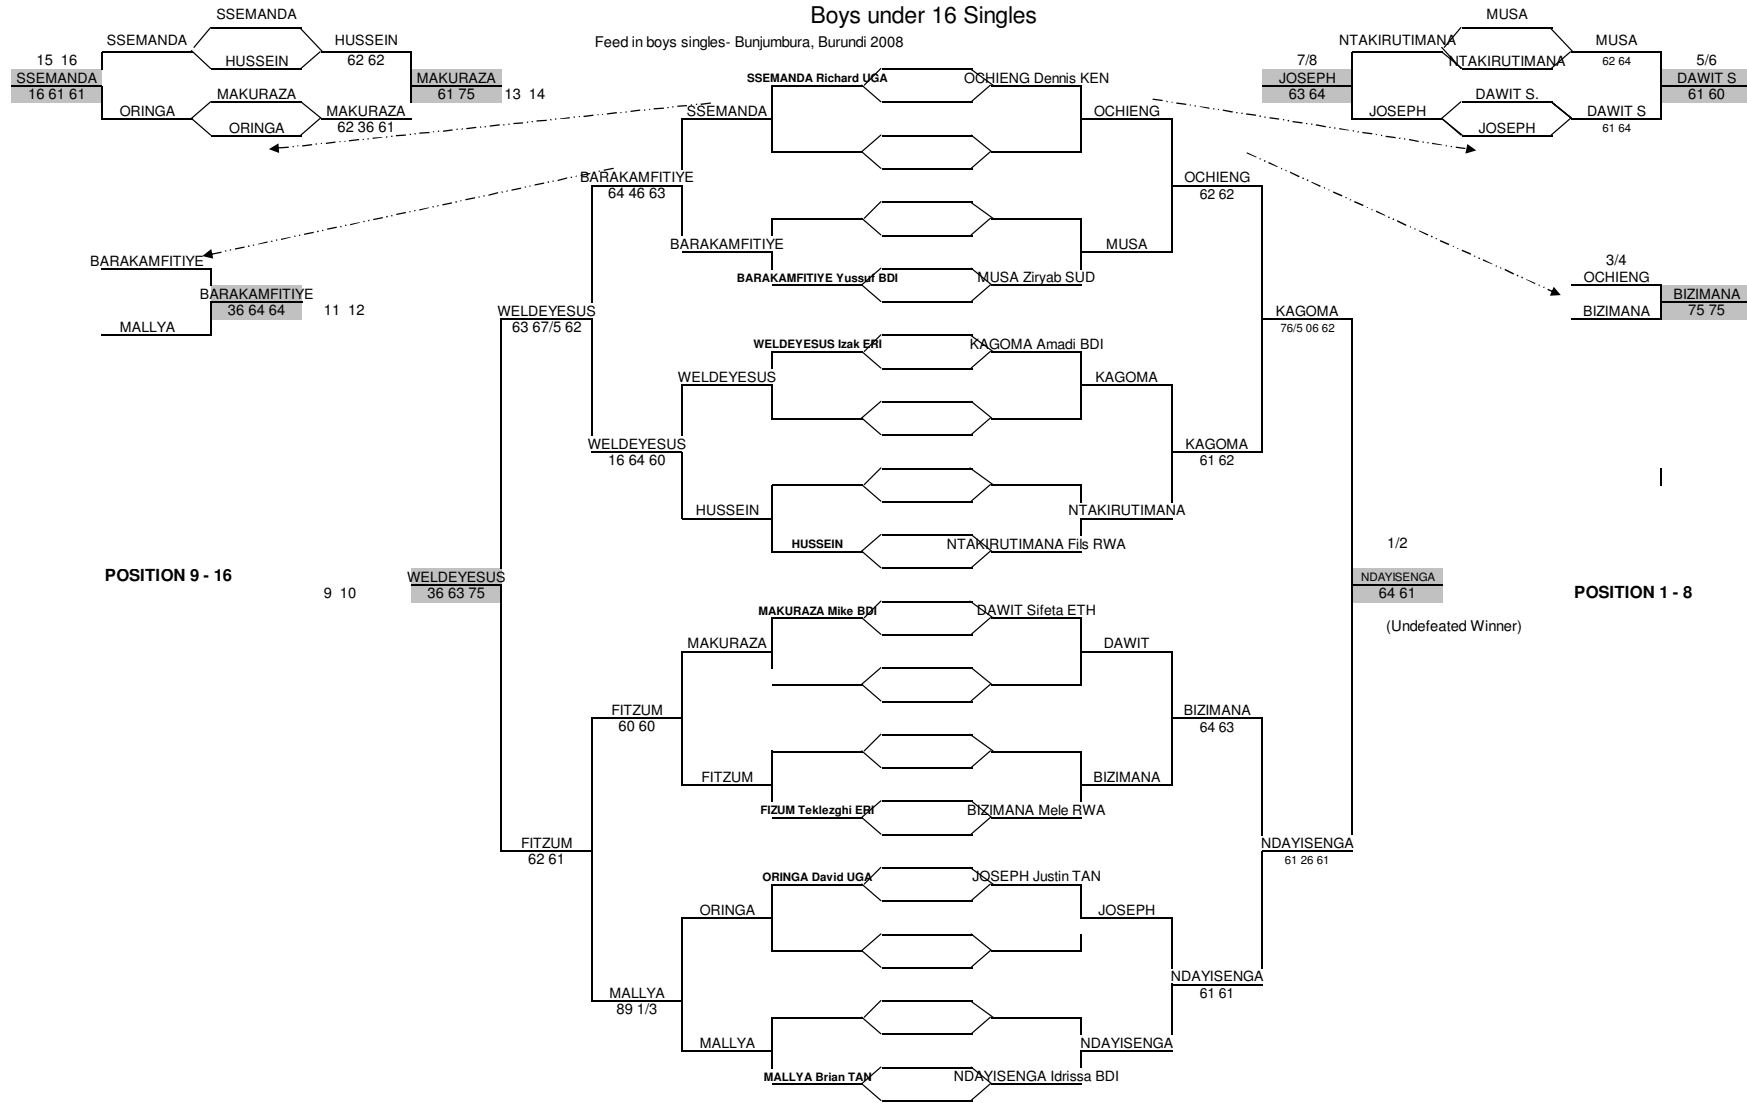

Boys 14 & under Feed In

ITF/CAT East Africa Zonals Champs 2008

14 & under Girls Singles

Girls Singles Feed in

SOUTH

(Round # 2 losers from West)

Boys under 16 Singles

Feed in boys singles- Bunjumbura, Burundi 2008

Boys Doubles 14 & under

BOYS DOUBLES 14&U MAIN DRAW (16)

Week of **08/01/2008** City, Country **Bujumbura, Burundi** Grade Tourn. ID ITF Referee **Prince Madema**

St.	Rank	Seed	Family Name	First name	Nationality	2nd Round	Semifinals	Final	Winners
1			NDAYISHIMIYE	Hassan	BDI				
			TEJA	Gibra'el	KEN				
2			BYE			NDAYISHIMIYE TEJA			
3			NTWARI	Ted	BDI				
			FESTO	Fabien	TAN				
4						NTWARI FESTO			
5			TILAHUN	Habtamu	ETH				
			AMSALU	Mathieos	ETH				
6						TILAHUN AMSALU			
7			DAWIT	Daniel	ERI				
			ABRAHAM	Yoel	ERI				
8						DAWIT ABRAHAM			
9			WAMBISHA	Joel	UGA				
			AYELLA	Peter Simmon	UGA				
10						WAMBISHA AYELLA			
11									
12			IRADUKUNDA	Guy-Orly	BDI				
			NTATANGWA	Robin	BDI				
13						IRADUKUNDA NTATANGWA			
14			HAMISSI	Gatete	RWA				
			MWIZERWA	Alain	RWA				
15						HAMISSI MWIZERWA			
16			ADAM	Noureldin	SUD				
			IBRAHIM	Shabani	TAN				
						ADAM IBRAHIM			

Acc. Ranking	#	Seeded teams	#	Alternates	Replacing	Draw date/time:
Rkg Date	1		1			Last Accepted team
Top DA						
Last DA	2		2			Player representatives
Seed ranking	3		3			
Rkg Date						ITF Referee's signature
Top seed	4		4			
Last seed						Prince Madema