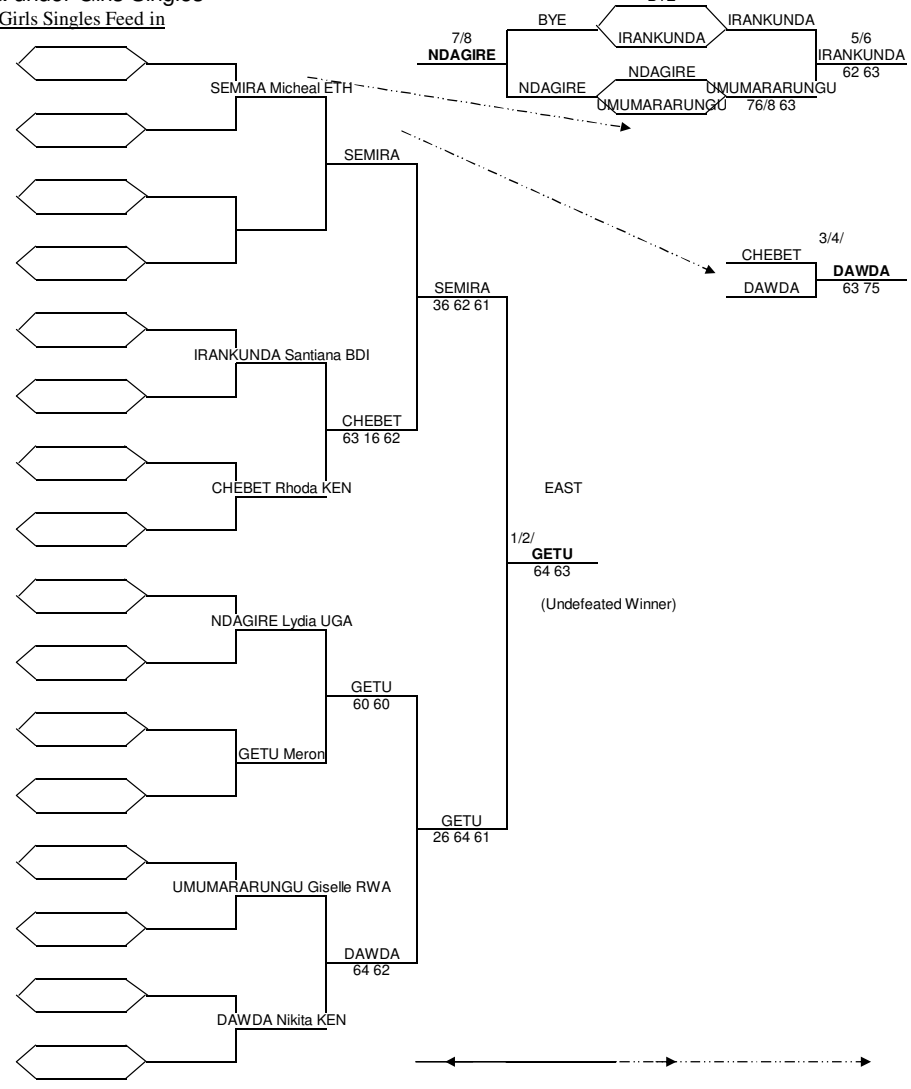

Boys 14 & under Feed In

ITF/CAT East Africa Zonals Champs 2008

14 & under Girls Singles

Girls Singles Feed in

SOUTH

(Round # 2 losers from West)

Boys under 16 Singles

Feed in boys singles- Bunjumbura, Burundi 2008

Boys Doubles 14 & under

BOYS DOUBLES 14&U MAIN DRAW (16)

Week of **08/01/2008** City, Country **Bujumbura, Burundi** Grade Tourn. ID ITF Referee **Prince Madema**

St.	Rank	Seed	Family Name	First name	Nationality	2nd Round	Semifinals	Final	Winners
1			NDAYISHIMIYE	Hassan	BDI				
			TEJA	Gibra'el	KEN				
2			BYE			NDAYISHIMIYE TEJA			
3			NTWARI	Ted	BDI				
			FESTO	Fabien	TAN				
4						NTWARI FESTO			
5			TILAHUN	Habtamu	ETH				
			AMSALU	Mathieos	ETH				
6						TILAHUN AMSALU			
7			DAWIT	Daniel	ERI				
			ABRAHAM	Yoel	ERI				
8						DAWIT ABRAHAM			
9			WAMBISHA	Joel	UGA				
			AYELLA	Peter Simmon	UGA				
10						WAMBISHA AYELLA			
11									
12			IRADUKUNDA	Guy-Orly	BDI				
			NTATANGWA	Robin	BDI				
13						IRADUKUNDA NTATANGWA			
14			HAMISSI	Gatete	RWA				
			MWIZERWA	Alain	RWA				
15						HAMISSI MWIZERWA			
16			ADAM	Noureldin	SUD				
			IBRAHIM	Shabani	TAN				
						ADAM IBRAHIM			

Acc. Ranking	#	Seeded teams	#	Alternates	Replacing	Draw date/time:
Rkg Date	1		1			Last Accepted team
Top DA						
Last DA	2		2			Player representatives
Seed ranking	3		3			
Rkg Date						ITF Referee's signature
Top seed	4		4			
Last seed						Prince Madema