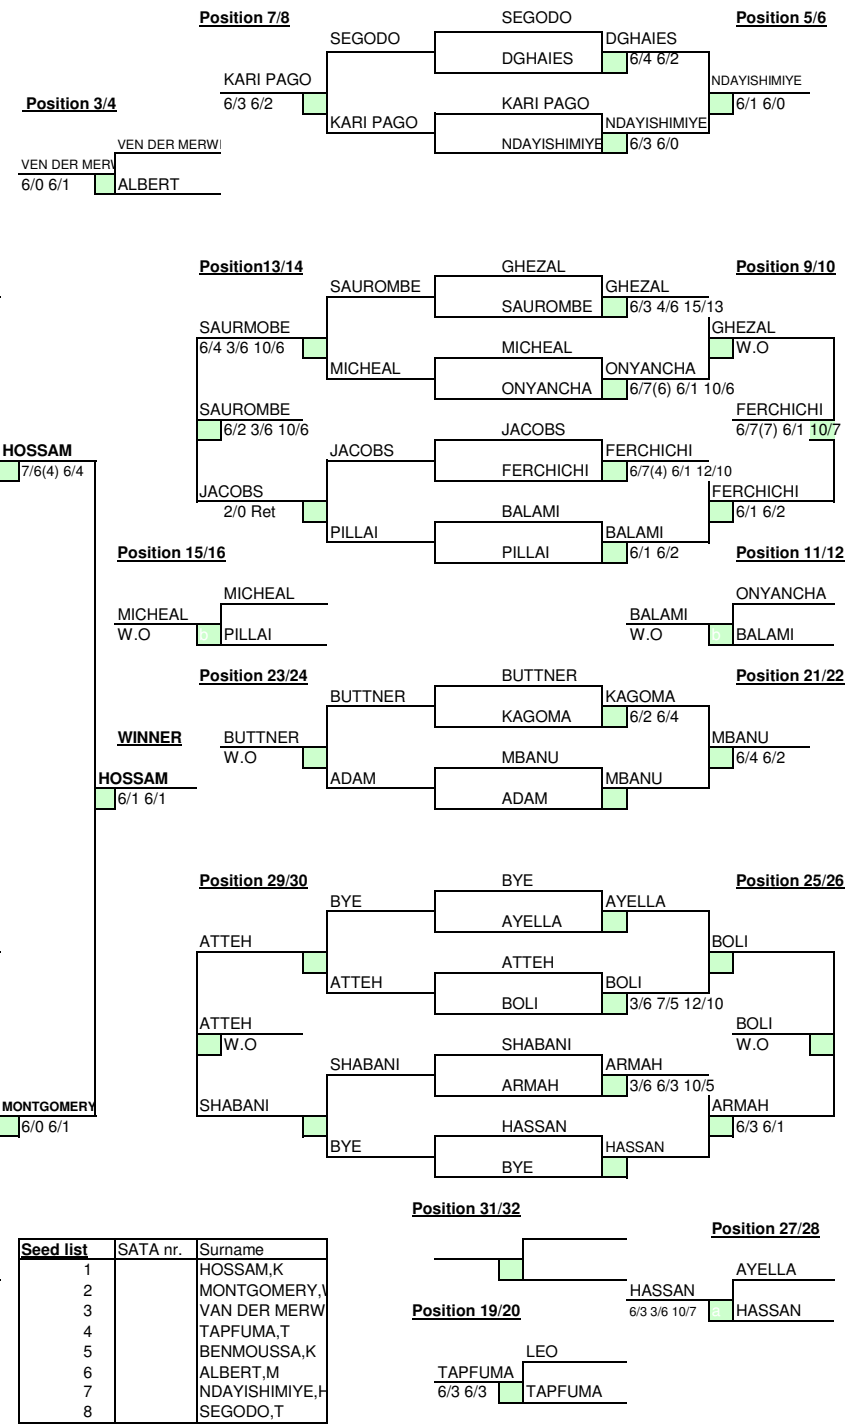

Tournament Name: AJC Championship 2010-Nigeria

Date: 04/05/2010

Boys singles 16 & U

Seed list	SATA nr.	Surname
1		HOSSAM,K
2		MONTGOMERY,V
3		VAN DER MERW
4		TAPFUMA,T
5		BENMOUSSA,K
6		ALBERT,M
7		NDAYISHIMIYE,H
8		SEGODO,T