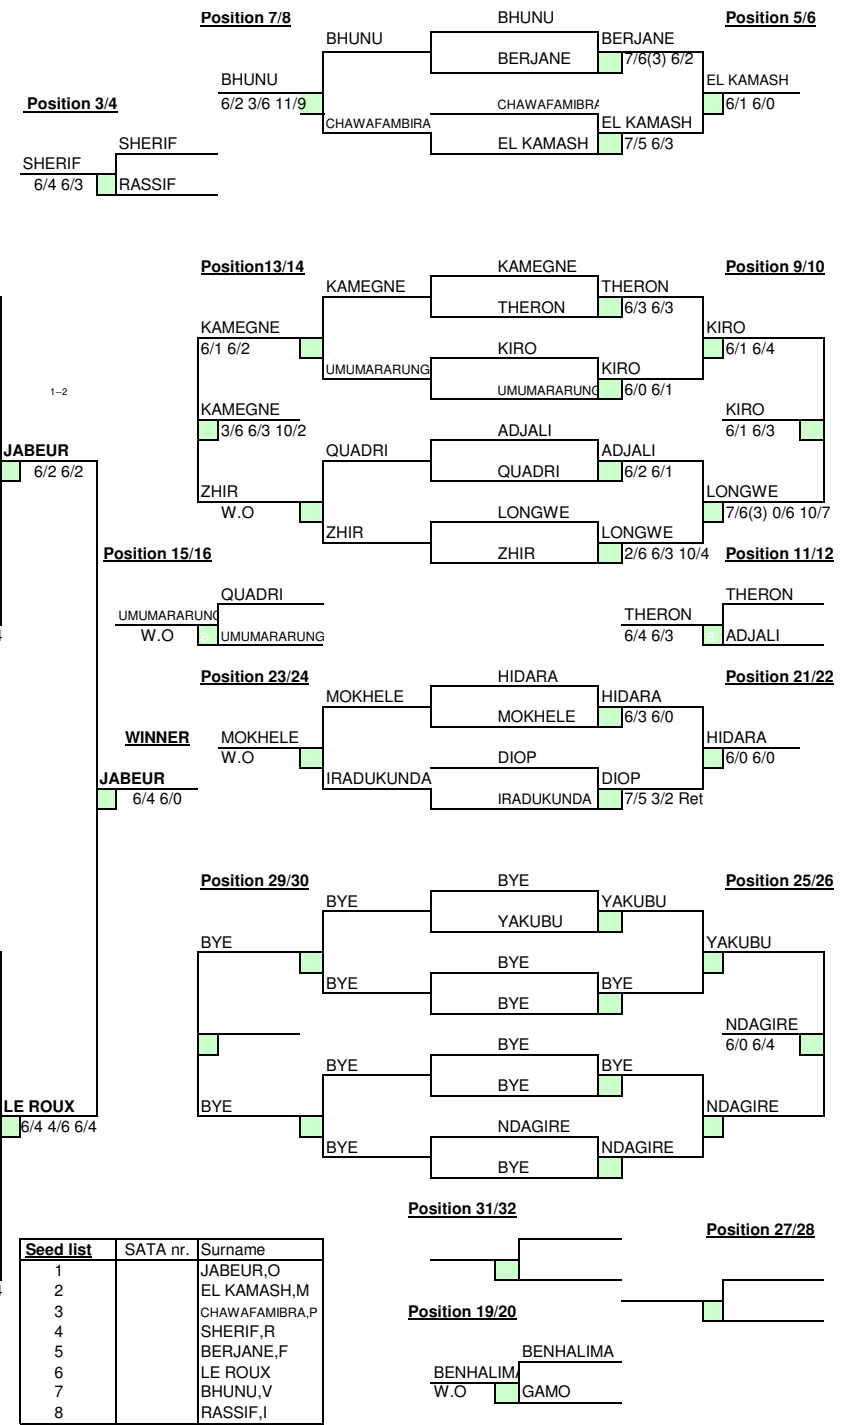

Acc. Ranking	#	Seeded teams	#	Alternates	Replacing	Draw date/time:
Rkg Date	1	ABOU HABAGA	1			Last Accepted team
Top DA		SHERIF				
Last DA	2	ATIK	2			Player representatives
		QOSTAL				
Seed ranking	3	BHIRI	3			ITF Referee's signature
Rkg Date		LAAGUILI				
Top seed	4	KOCH	4			KHALED ELSERGANY
Last seed		HATTINGH				

Tournament Name: AJC Championship 2010-Nigeria

Date: 04/05/2010

Boys singles 16 & U

Seed list	SATA nr.	Surname
1		HOSSAM,K
2		MONTGOMERY,V
3		VAN DER MERW
4		TAPFUMA,T
5		BENMOUSSA,K
6		ALBERT,M
7		NDAYISHIMIYE,H
8		SEGODO,T

Tournament Name: AJC Championship 2010-Nigeria

Date: 04/05/2010

Girls singles 16 & U

Type the prep list line number in the blue box to enter player

Tournament Name: AJC Championship 2010-Nigeria

Date: 04/05/2010