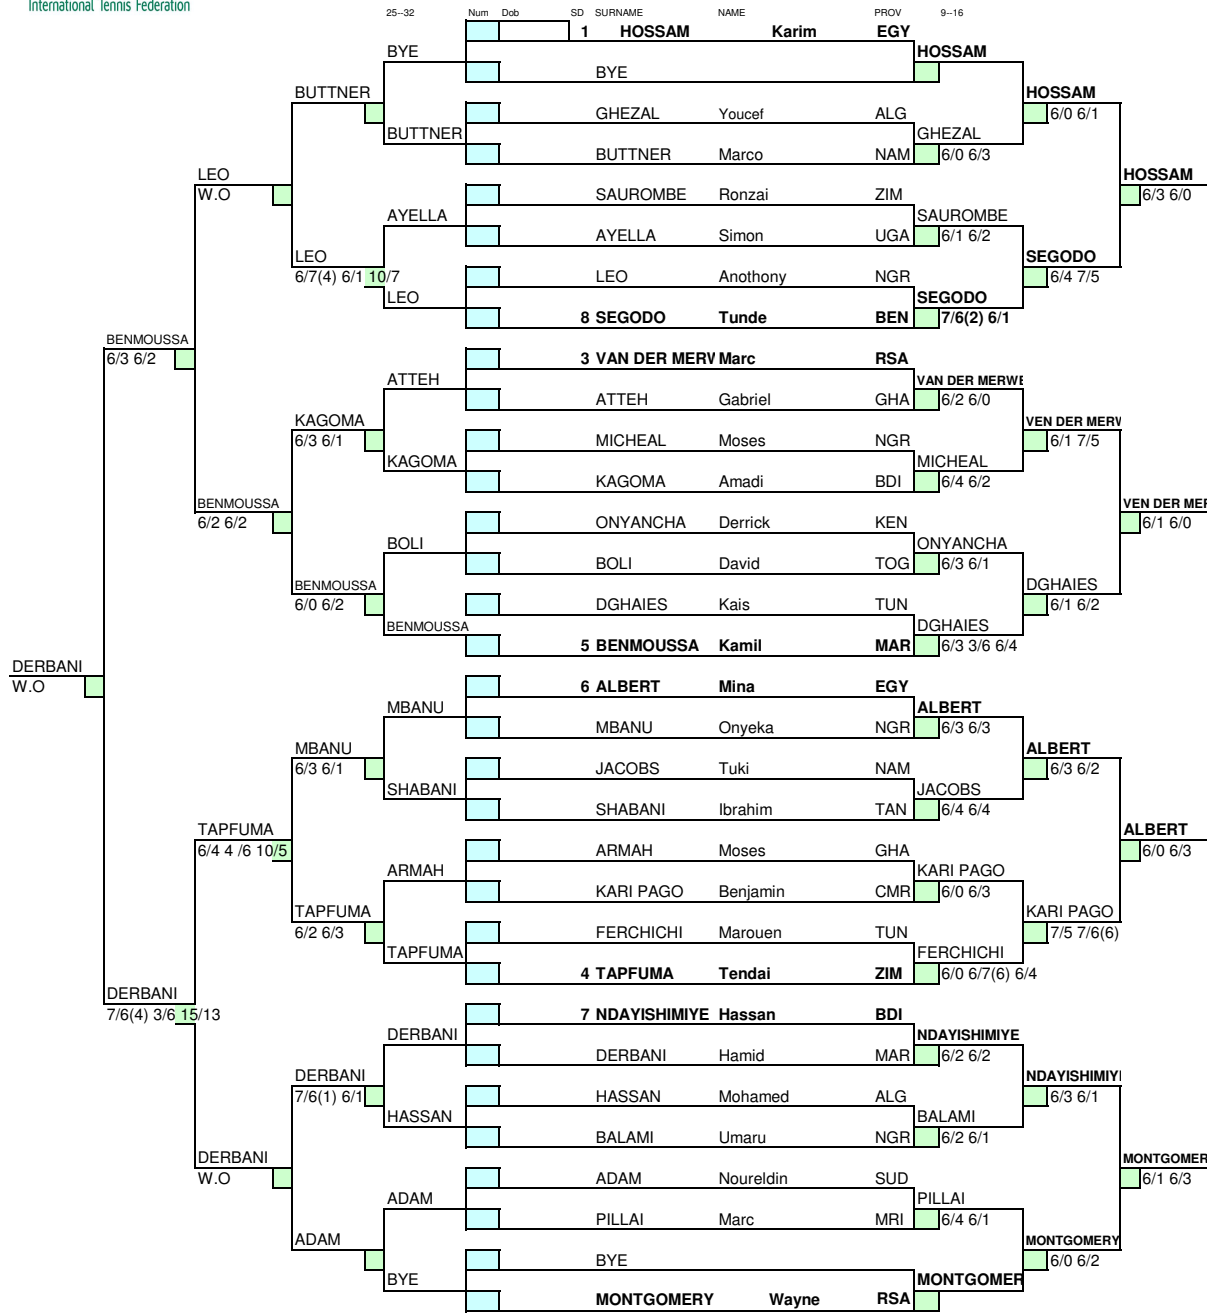

Tournament Name: AJC Championship 2010-Nigeria

Date: 04/05/2010

Boys singles 16 & U

33rd AJC Championship 2 (GIRLS DOUBLES)

ITF Junior Circuit

16

Week of	City, Country	Grade	Tourn. ID	ITF Referee
04/05/2010	Abuja, Nigeria	B2		KHALED ELSERGANY

St.	Rank	Seed	Family Name	First name	Nationality	2nd Round	Semifinals	Final	Winners
1		1	JABEUR	Ons	TUN				
			ZHIR	Roumaila	TUN				
2			BYE						
3			KIRO	Lynn	RSA				
			LE ROUX	Madire	RSA				
4			NDAGIRE	Lydia	UGA				
			UMUMARARUNG	Giselle	RWA				
5		3	EL KAMASH	Mai	EGY				
			SHERIF	Rana	EGY				
6			HAIDARA	Sarah	CIV				
			SIA	Dorine	CIV				
7			KAMEGNE	Yvunne	CMR				
			GAMO	Catina	CMR				
8			LONGWE	Idah	ZAM				
			YAKUBU	Laria	GHA				
9			KOTIZE	Mpho	LES				
			MOKHELE	Ntsoaki	LES				
10			ADJALI	Nihel	ALG				
			BENHALIMA	Sofia	ALG				
11			DIATTA	Sokhna	SEN				
			DIOP	Seynabou	SEN				
12		4	BERJANE	Fatiha	MAR				
			RASSIF	Intissar	MAR				
13			JACOBS	edi	NAM				
			THERON	Linique	NAM				
14			QUADRI	Aminat	NGR				
			IRADKUNDA	Santiana	BDI				
15			Bye						
16		2	BHUNU	Valeria	ZIM				
			CHAWAFARMIBA	Pauline	ZIM				

Acc. Ranking	#	Seeded teams	#	Alternates	Replacing	Draw date/time:
Rkg Date	1	JABEUR	1			Last Accepted team
Top DA		ZHIR				
Last DA	2	BHUNU	2			Player representatives
		CHAWAFARMIBA				
Seed ranking	3	EL KAMASH	3			ITF Referee's signature
Rkg Date		SHERIF				
Top seed	4	BERJANE	4			KHALED ELSERGANY
Last seed		RASSIF