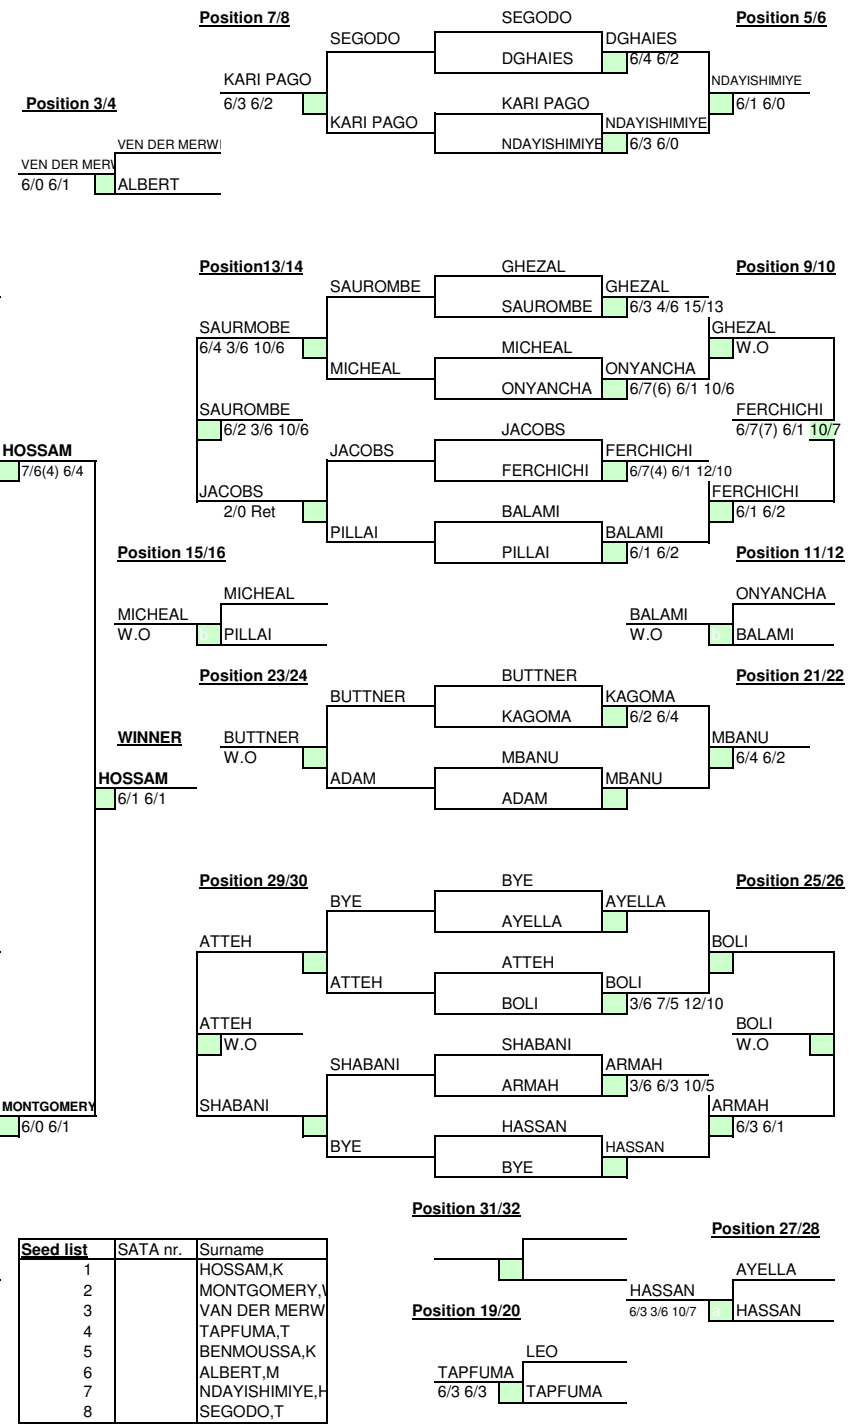

Tournament Name: AJC Championship 2010-Nigeria

Date: 04/05/2010

Boys singles 16 & U

33rd AJC Championship 2 (GIRLS DOUBLES)

ITF Junior Circuit

16

Week of	City, Country	Grade	Tourn. ID	ITF Referee
04/05/2010	Abuja, Nigeria	B2		KHALED ELSERGANY

St.	Rank	Seed	Family Name	First name	Nationality	2nd Round	Semifinals	Final	Winners
1		1	JABEUR	Ons	TUN				
			ZHIR	Roumaila	TUN				
2			BYE						
3			KIRO	Lynn	RSA				
			LE ROUX	Madire	RSA				
4			NDAGIRE	Lydia	UGA				
			UMUMARARUNG	Giselle	RWA				
5		3	EL KAMASH	Mai	EGY				
			SHERIF	Rana	EGY				
6			HAIDARA	Sarah	CIV				
			SIA	Dorine	CIV				
7			KAMEGNE	Yvunne	CMR				
			GAMO	Catina	CMR				
8			LONGWE	Idah	ZAM				
			YAKUBU	Laria	GHA				
9			KOTIZE	Mpho	LES				
			MOKHELE	Ntsoaki	LES				
10			ADJALI	Nihel	ALG				
			BENHALIMA	Sofia	ALG				
11			DIATTA	Sokhna	SEN				
			DIOP	Seynabou	SEN				
12		4	BERJANE	Fatiha	MAR				
			RASSIF	Intissar	MAR				
13			JACOBS	edi	NAM				
			THERON	Linique	NAM				
14			QUADRI	Aminat	NGR				
			IRADKUNDA	Santiana	BDI				
15			Bye						
16		2	BHUNU	Valeria	ZIM				
			CHAWAFARMIBA	Pauline	ZIM				

Acc. Ranking	#	Seeded teams	#	Alternates	Replacing	Draw date/time:
Rkg Date	1	JABEUR	1			Last Accepted team
Top DA		ZHIR				
Last DA	2	BHUNU	2			Player representatives
		CHAWAFARMIBA				
Seed ranking	3	EL KAMASH	3			ITF Referee's signature
Rkg Date		SHERIF				
Top seed	4	BERJANE	4			KHALED ELSERGANY
Last seed		RASSIF