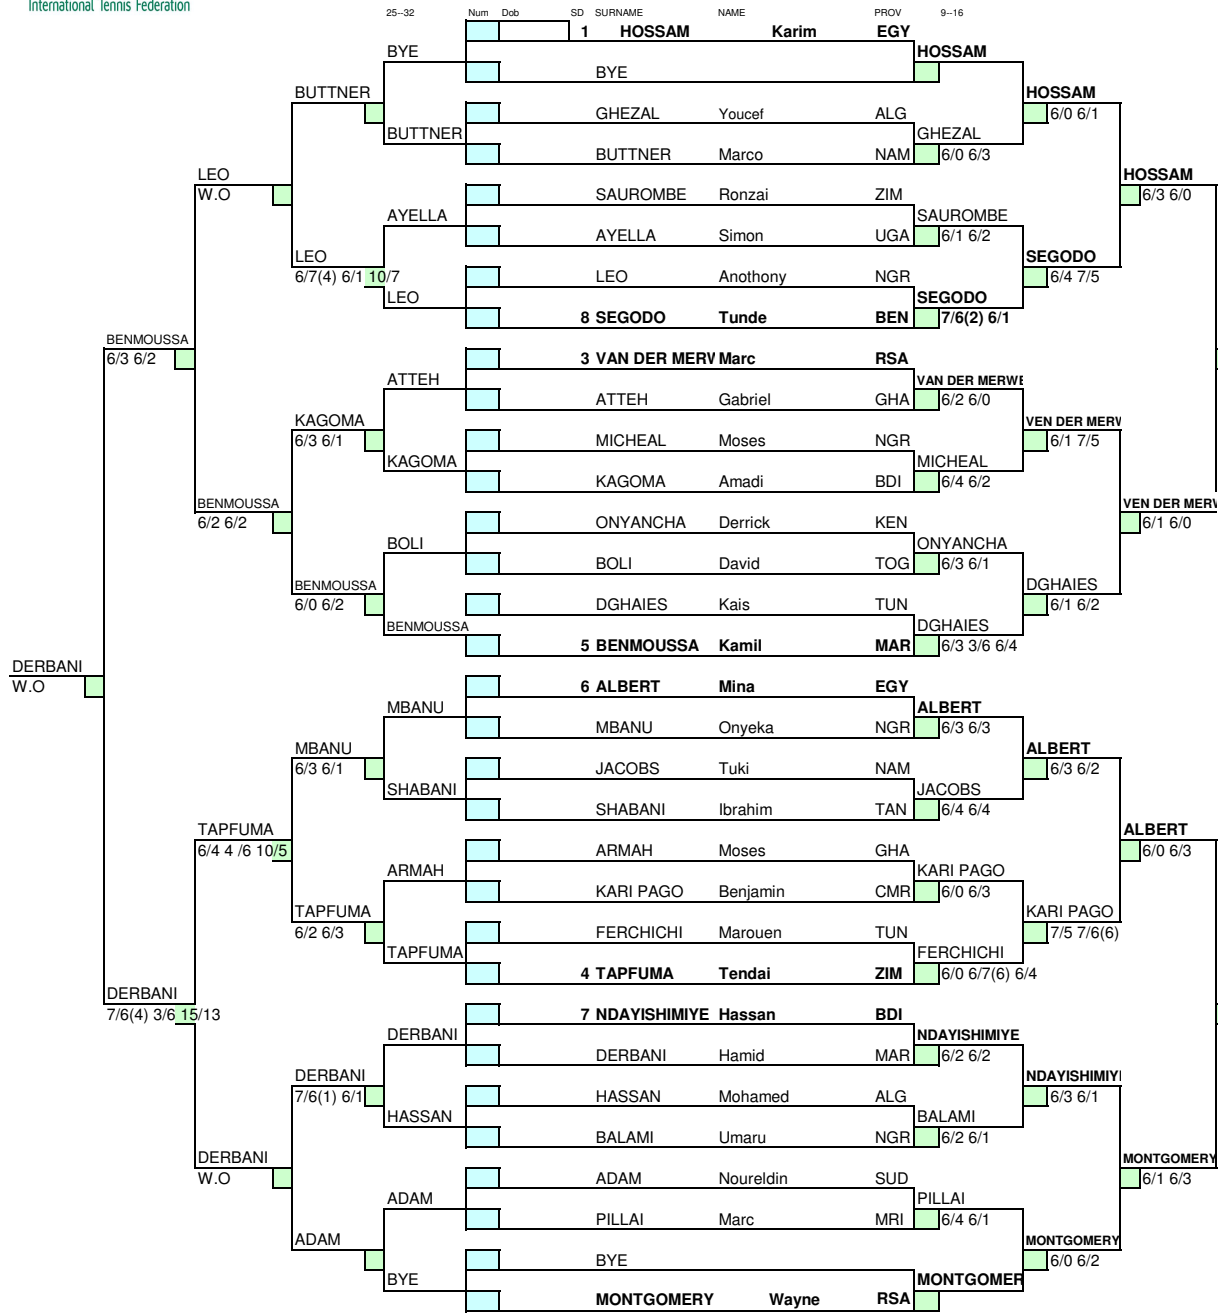

Tournament Name: AJC Championship 2010-Nigeria

Date: 04/05/2010

Boys singles 16 & U

Seed list	SATA nr.	Surname
1		HOSSAM,K
2		MONTGOMERY,V
3		VAN DER MERW
4		TAPFUMA,T
5		BENMOUSSA,K
6		ALBERT,M
7		NDAYISHIMIYE,H
8		SEGODO,T