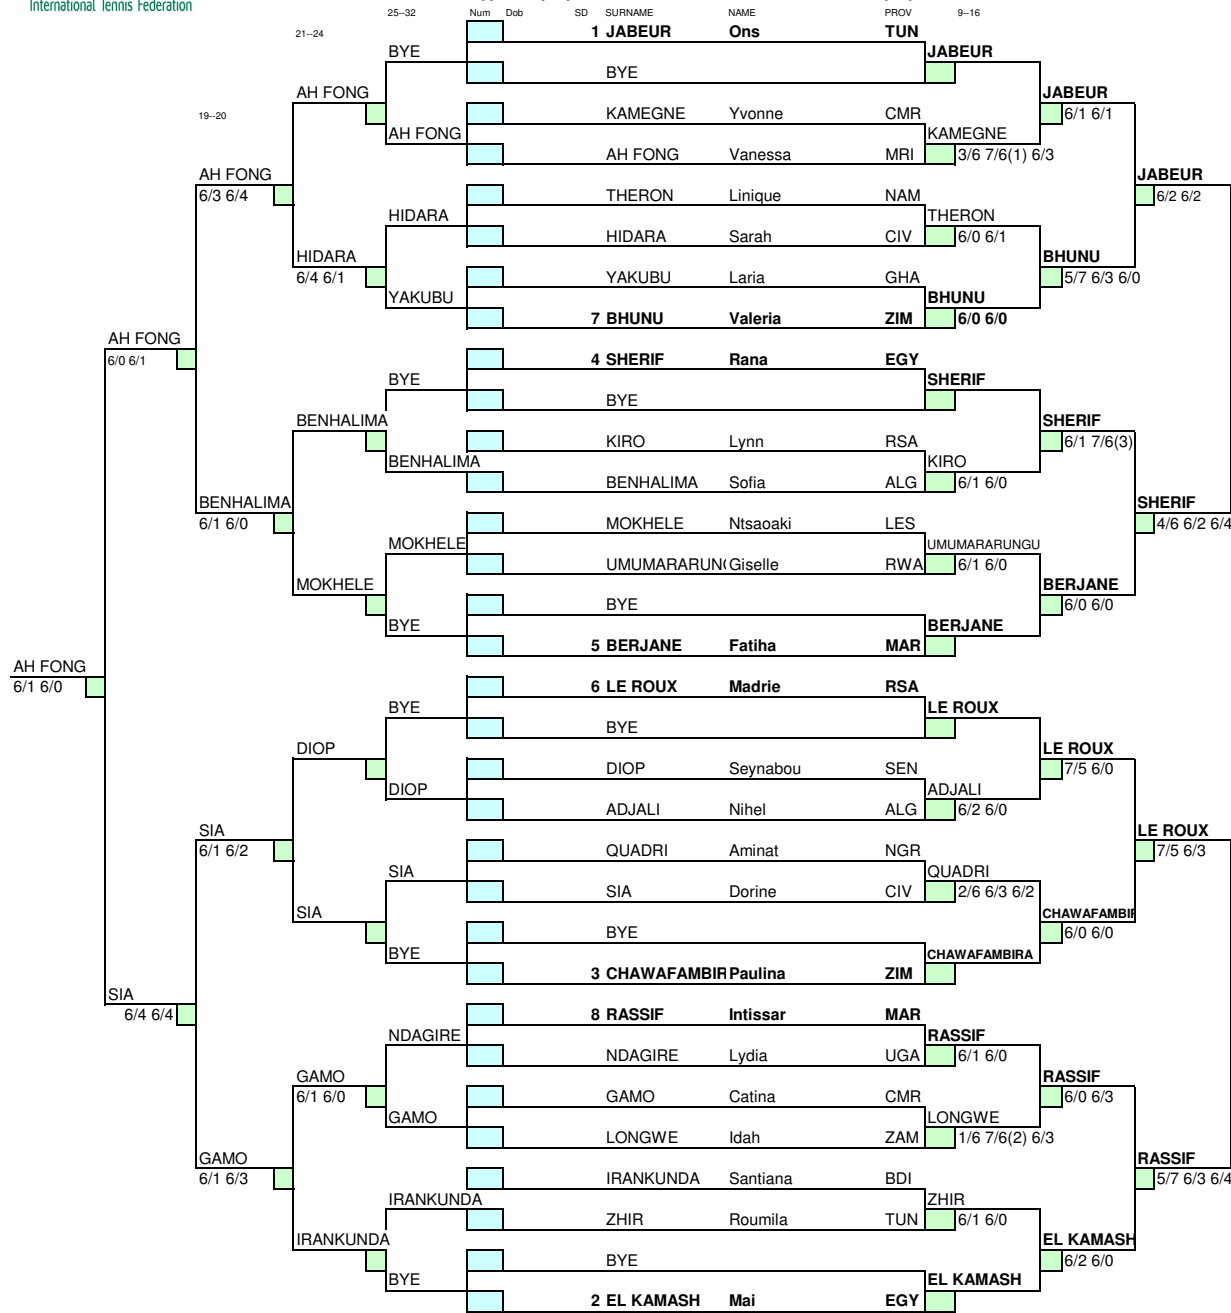

Acc. Ranking	#	Seeded teams	#	Alternates	Replacing	Draw date/time:
Rkg Date	1	ABOU HABAGA	1			Last Accepted team
Top DA		SHERIF				
Last DA	2	ATIK	2			Player representatives
		QOSTAL				
Seed ranking	3	BHIRI	3			ITF Referee's signature
Rkg Date		LAAGUILI				
Top seed	4	KOCH	4			KHALED ELSERGANY
Last seed		HATTINGH				

Tournament Name: AJC Championship 2010-Nigeria

Date: 04/05/2010

Boys singles 16 & U

Seed list	SATA nr.	Surname
1		HOSSAM,K
2		MONTGOMERY,V
3		VAN DER MERW
4		TAPFUMA,T
5		BENMOUSSA,K
6		ALBERT,M
7		NDAYISHIMIYE,H
8		SEGODO,T

Tournament Name: AJC Championship 2010-Nigeria

Date: 04/05/2010

Girls singles 16 & U

Type the prep list line number in the blue box to enter player

Tournament Name: AJC Championship 2010-Nigeria

Date: 04/05/2010