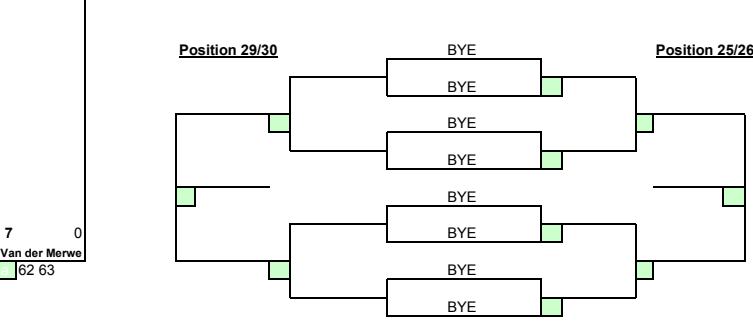

Tournament name: International Championships of Botswana
Date: 17 - 22 March **Boys Under 14**
Compass Draw For Positions 1-32

Seed list	SATA nr.	Surname
1	0	Hossam
2	0	Derbani
3	0	Montgomery
4	0	Laajimi
5	0	Abou Habaga
6	0	Bennouna
7	0	Van der Merwe
8	0	Ferchichi

International Championships of Botswana

ITF Junior Circuit

Week of **17/03/2008** City, Country **Gaborone, Botswana** Grade **BOYS UNDER 14** Tourn. ID **ITF Referee**
 St. Rank Seed Family Name First name Nationality 2nd Round Semifinals Final Winners
Iain Smith