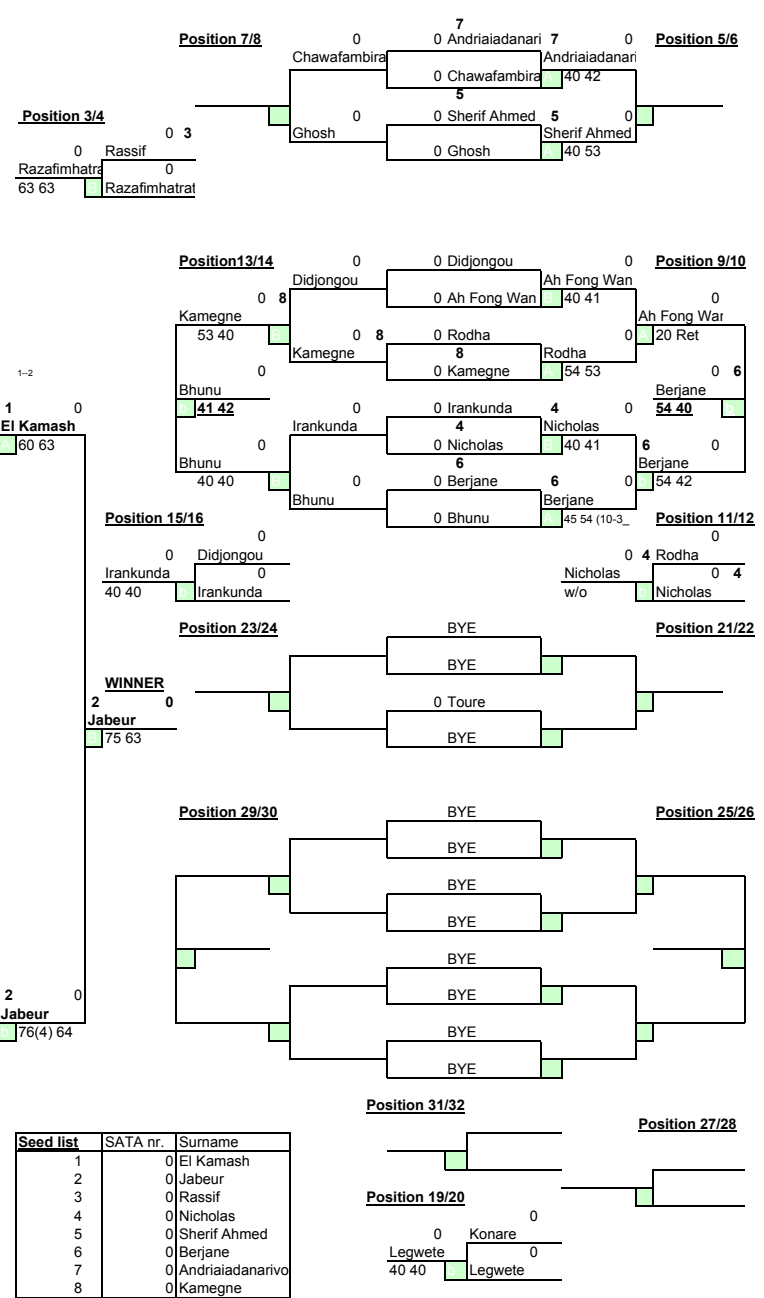

International Championships of Botswana

ITF Junior Circuit

Week of **17/03/2008** City, Country **Gaborone, Botswana** Grade **BOYS UNDER 14** Tourn. ID **ITF Referee**
St. Rank Seed Family Name First name Nationality 2nd Round Semifinals Final Winners
Iain Smith

1	1 ABOU HABAGA Sherif EGY HOSSAM Karim EGY	ABOU HABAGA HOSSAM			
2	BYE BYE				
3	MOSEHLE Lebelo LES NAZOMBE Tingopanya MAL	ABOU HABAGA HOSSAM 62 46 (10-3)			
4	BAGAYOKO Abdoulave MLI SEGODO Tunde BEN	BAGAYOKO SEGODO 62 62			
5	4 FERCHICHI Marouen TUN LAAJIMI Taha TUN	FERCHICHI LAAJIMI	FERCHICHI LAAJIMI 43(Ret)		
6	BYE BYE				
7	IBRAHIM Shabani TAN NOURELDIN Adam SUD	FERCHICHI LAAJIMI 62 64			
8	PILLAI Mark MRI MULLER Francois NAM	PILLAI MULLER 64 62			
9	MATINGO Rutendo ZIM TAPFUMA Tendai ZIM	MATINGO TAPFUMA 60 61	MONTGOMERY VAN DER MERWE 62 61		MONTGOMERY VAN DER MERW 46 63 64
10	BOSILONG Kutlo BOT SIBANDA Brian BOT				
11	BYE BYE		MONTGOMERY VAN DER MERWE 62 61		
12	3 MONTGOMERY Wayne RSA VAN DER MERW Marc RSA	MONTGOMERY VAN DER MERWE			MONTGOMERY VAN DER MERWE 63 67(5) 63
13	NDAYISHIMIYE Hassan BUR TEJA Gabriel KEN	NDAYISHIMIYE TEJA W/O			
14	KABIRU Abdulmalik NGR MOISES Michael NGR	NDAYISHIMIYE TEJA 61 64			
15	BYE BYE		BENNOUNA DERBANI		
16	2 BENNOUNA Amine MAR DERBANI Hamid MAR				

Acc. Ranking	# Seeded teams	# Alternates	Replacing	Draw date/time:
Rkg Date	1 ABOU HABAGA	1		Last Accepted team
Top DA	2 BENNOUNA	2		Player representatives
Last DA	3 MONTGOMERY	3		ITF Referee's signature
Seed ranking	4 FERCHICHI	4		Iain Smith
Rkg Date				
Top seed	LAAJIMI			
Last seed				

Tournament name ☐ International Championships of Botswana

Date ☐ 17 - 22 March 2008 Girls Under 14

Compass Draw For Positions 1-32