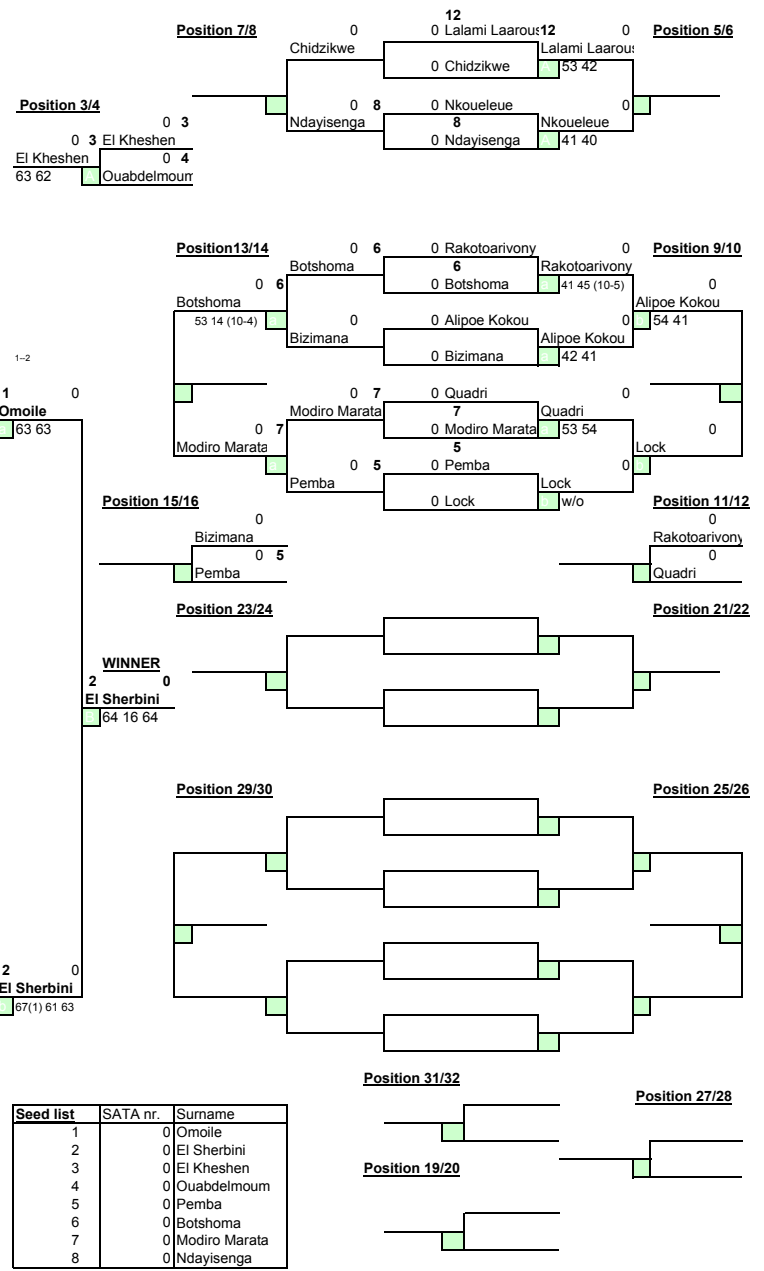

Tournament name: International Championships of Botswana
Date: 17 - 22 March 2008 **Boys Under 16**
Compass Draw For Positions 1-32

Seed list	SATA nr.	Surname
1	0	Omoile
2	0	El Sherbini
3	0	El Kheshen
4	0	Ouabdelmoum
5	0	Pemba
6	0	Botshoma
7	0	Modiro Marata
8	0	Ndayisenga