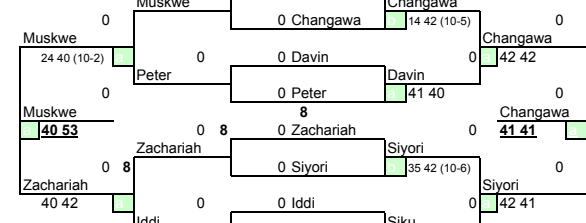

Tournament name: International Championships of Botswana
Date: 17 - 22 March 2008 **Boys Under 16**
Compass Draw For Positions 1-32

Seed list	SATA nr.	Surname
1	0	Omoile
2	0	El Sherbini
3	0	El Kheshen
4	0	Ouabdelmoum
5	0	Pemba
6	0	Botshoma
7	0	Modiro Marata
8	0	Ndayisenga

Tournament name: International Campships of Botswana

Date: 17 - 22 March 2008 Girls Under 16

Compass Draw For Positions 1-32

Position 3/4

Position 7/8

Position 5/6

Position 13/14

Position 9/10

Position 15/16

Position 11/12

Position 23/24

Position 21/22

WINNER

el Khattabi 64 26 63

Position 29/30

Position 25/26

Position 31/32

Position 27/28

Position 19/20

Seed list	SATA nr.	Surname
1	0	Eshak
2	0	el Khattabi
3	0	Abdul Aal
4	0	Roudami
5	0	Rufyikiri
6	0	N'tcha
7	0	Ramiaramanana
8	0	Zachariah

International Championships of Botswana