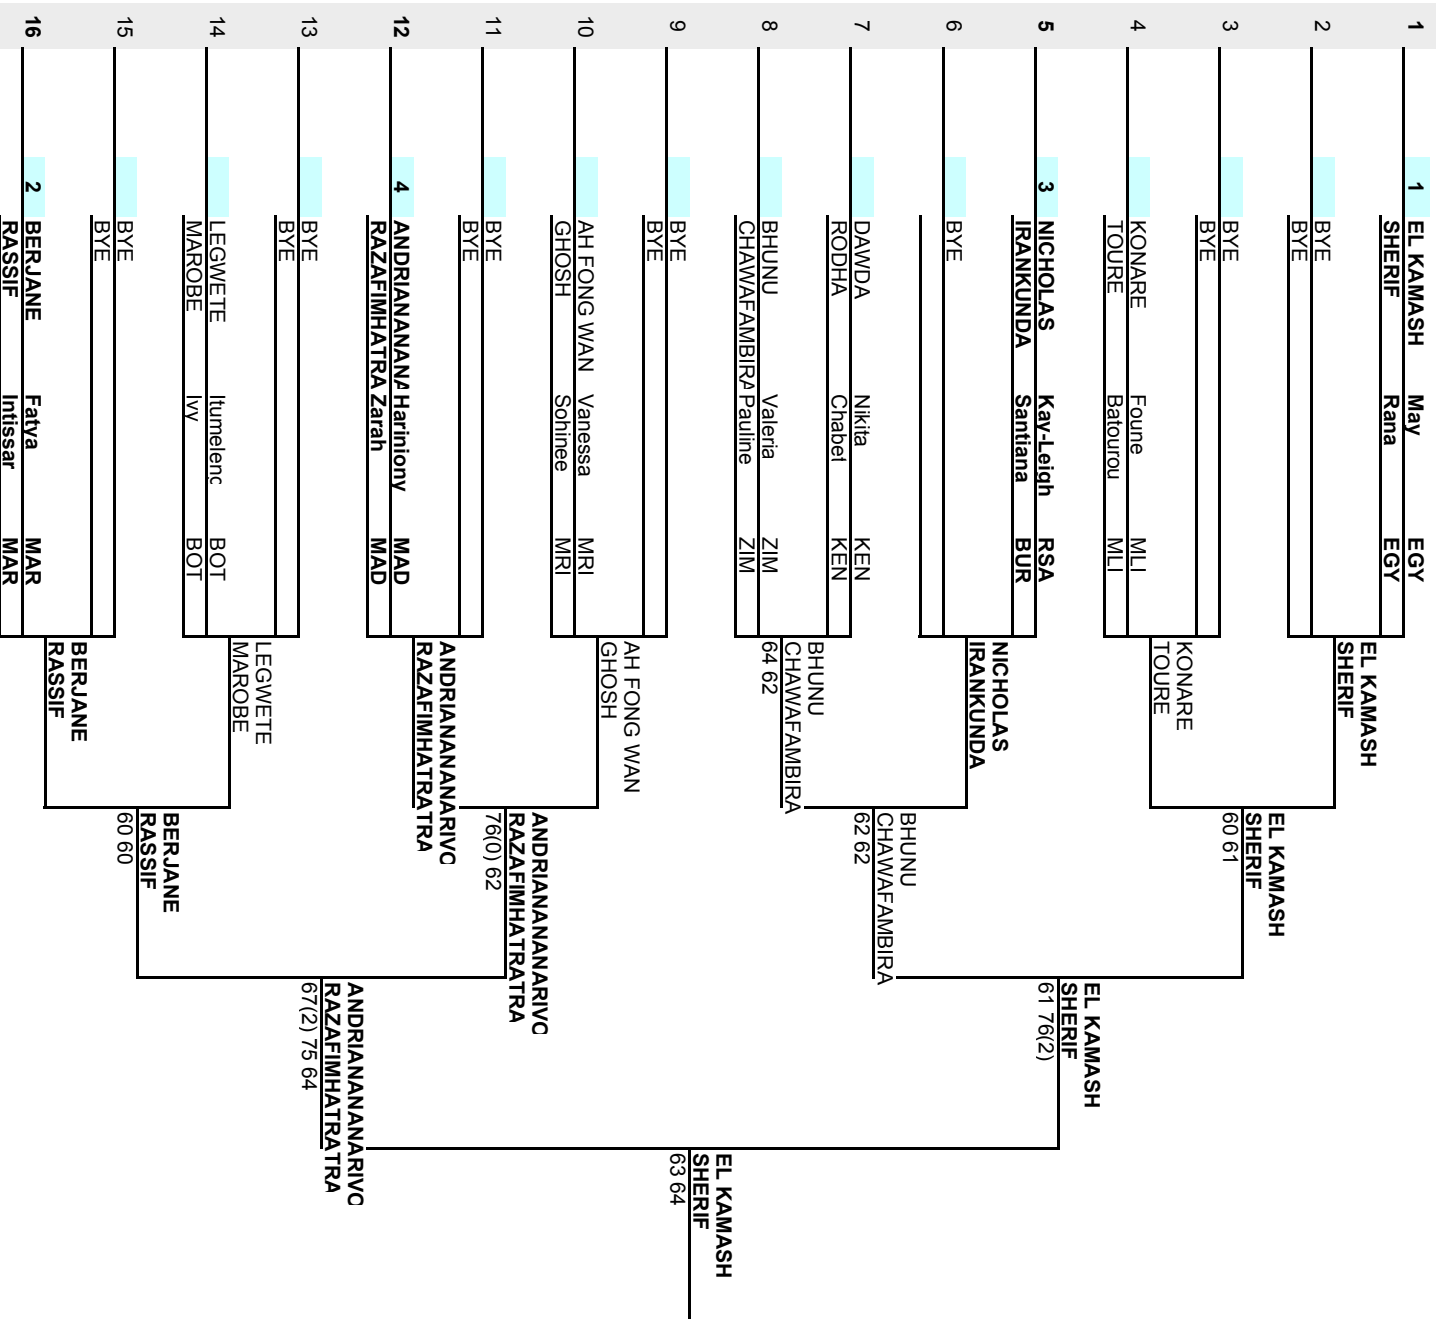

Tournament name International Championships of Botswana

Date 17 - 22 March 2008 Girls Under 14

Compass Draw For Positions 1-32

International Championships of Botswana ITF Junior Circuit

GIRLS DOUBLES
GIRLS UNDER 14

Tourn. ID

Week of 17/03/2008 City, Country Gabarone, Botswana

Grade GIRLS UNDER 14

Semifinals

St. Rank Seed Family Name First name Nationality

2nd Round

Final

ITF Referee
Iain Smith
Winners

Acc. Ranking	#	Seeded teams	#	Alternates	Replacing	Draw date/time:
Rkg Date	1	EL KAMASH	1			Last Accepted team
Top DA	2	SHERIF	2			Player representatives
Last DA	3	BERJANE	3			ITF Referee's signature
	4	RASSIF	4			
Seed ranking		NICHOLAS				
Rkg Date		IRANKUNDA				
Top seed		ANDRIANANANARIVO				
Last seed		RAZAFIMHATRATRA				Iain Smith