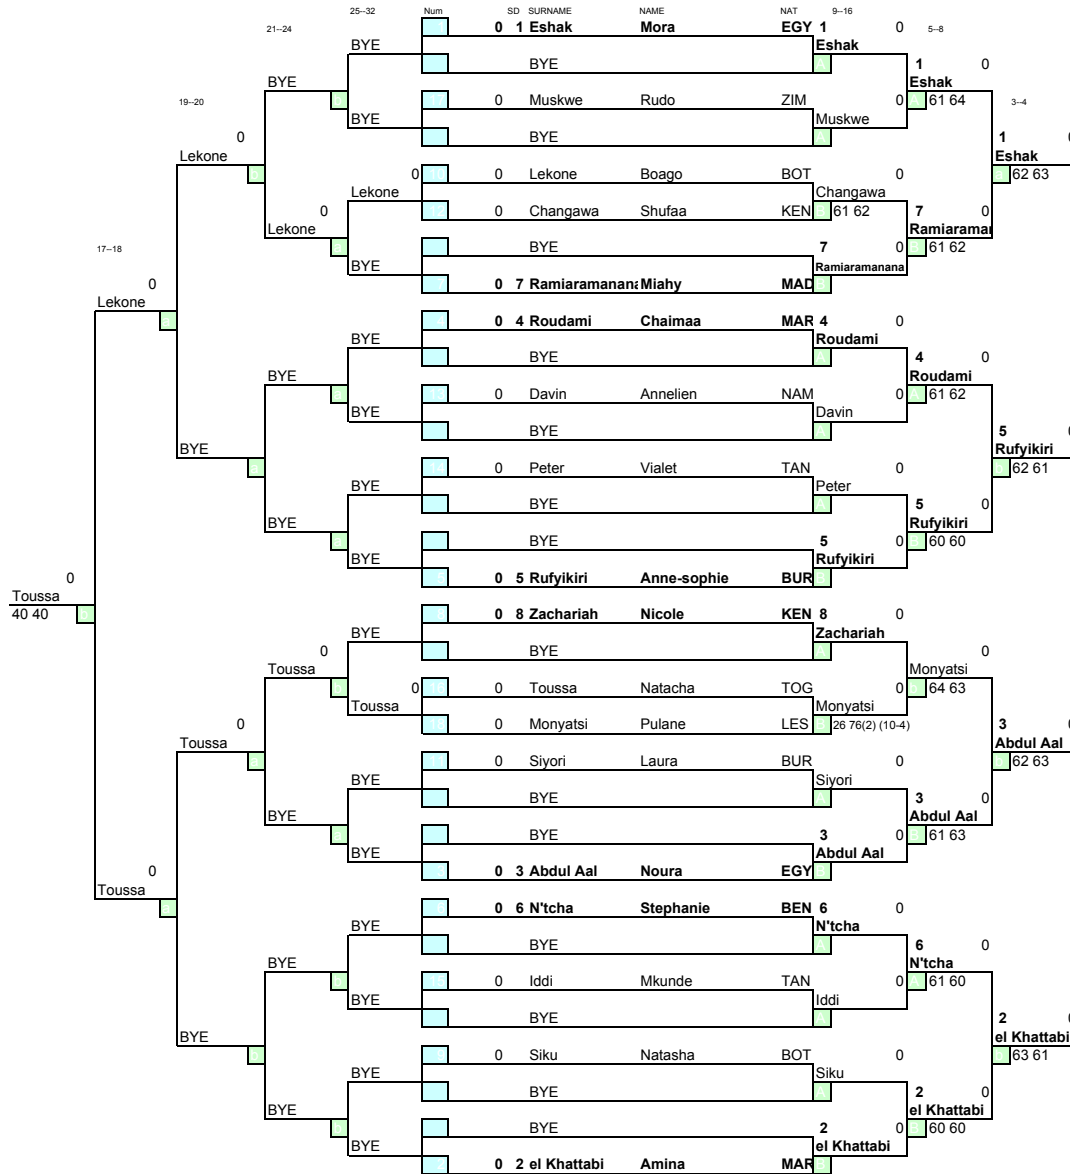

Tournament name: International Campships of Botswana

Date: 17 - 22 March 2008 Girls Under 16

Compass Draw For Positions 1-32

Position 3/4

Position 7/8