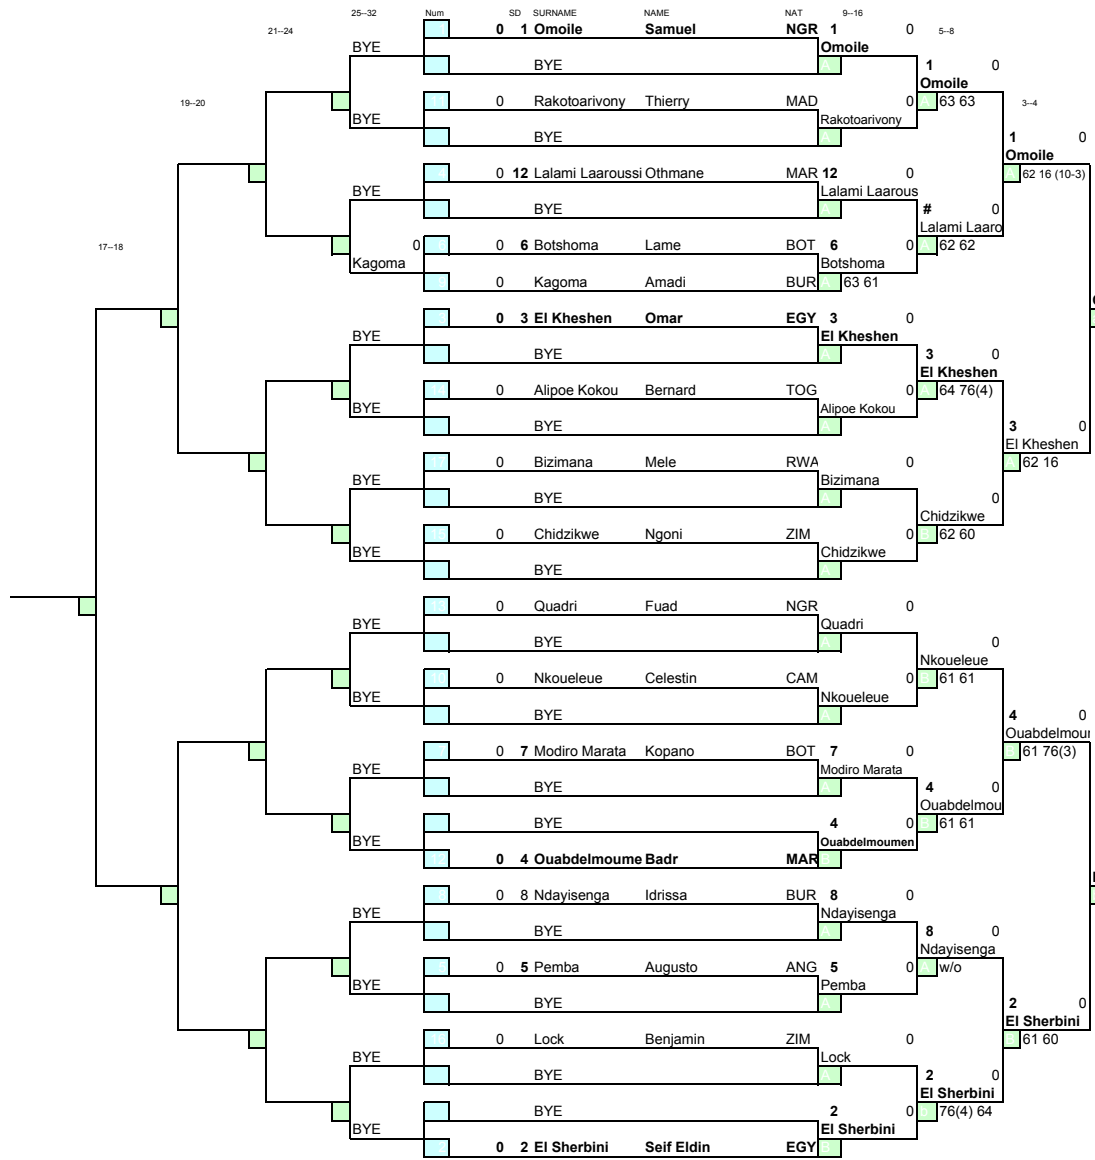

Tournament name: International Championships of Botswana
Date: 17 - 22 March 2008 **Boys Under 16**
Compass Draw For Positions 1-32

Seed list	SATA nr.	Surname
1	0	Omoile
2	0	El Sherbini
3	0	El Kheshen
4	0	Ouabdelmoum
5	0	Pemba
6	0	Botshoma
7	0	Modiro Marata
8	0	Ndayisenga