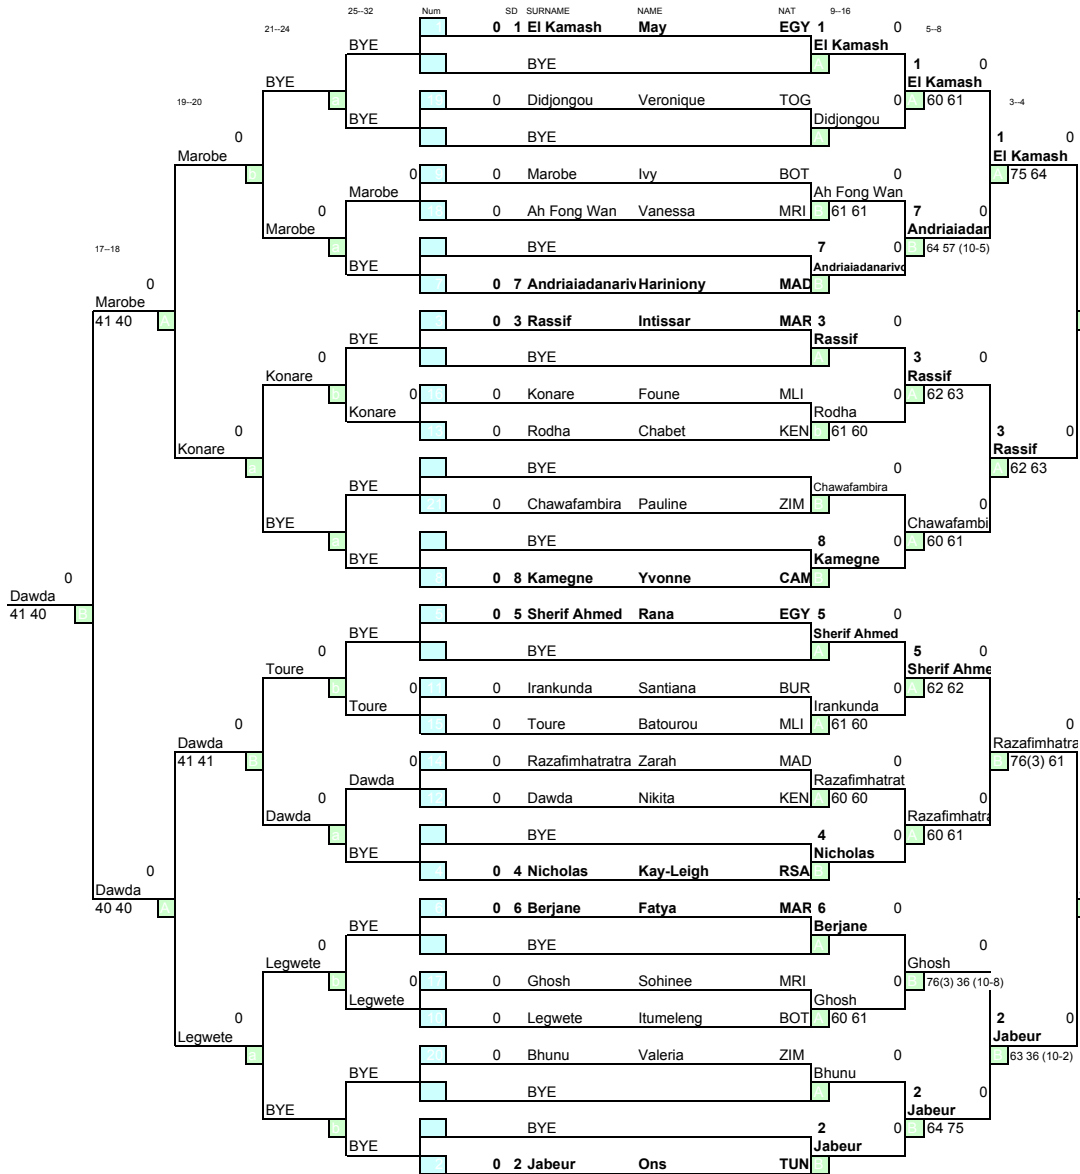

International Championships of Botswana

ITF Junior Circuit

Week of **17/03/2008** City, Country **Gaborone, Botswana** Grade **BOYS UNDER 14** Tourn. ID **ITF Referee**
St. Rank Seed Family Name First name Nationality 2nd Round Semifinals Final Winners
Iain Smith

1	1 ABOU HABAGA Sherif EGY HOSSAM Karim EGY	ABOU HABAGA HOSSAM			
2	BYE BYE				
3	MOSEHLE Lebelo LES NAZOMBE Tingopanya MAL	ABOU HABAGA HOSSAM 62 46 (10-3)			
4	BAGAYOKO Abdoulave MLI SEGODO Tunde BEN	BAGAYOKO SEGODO 62 62			
5	4 FERCHICHI Marouen TUN LAAJIMI Taha TUN	FERCHICHI LAAJIMI	FERCHICHI LAAJIMI 43(Ret)		
6	BYE BYE				
7	IBRAHIM Shabani TAN NOURELDIN Adam SUD	FERCHICHI LAAJIMI 62 64			
8	PILLAI Mark MRI MULLER Francois NAM	PILLAI MULLER 64 62			
9	MATINGO Rutendo ZIM TAPFUMA Tendai ZIM	MATINGO TAPFUMA 60 61	MONTGOMERY VAN DER MERWE 62 61		MONTGOMERY VAN DER MERW 46 63 64
10	BOSILONG Kutlo BOT SIBANDA Brian BOT				
11	BYE BYE		MONTGOMERY VAN DER MERWE 62 61		
12	3 MONTGOMERY Wayne RSA VAN DER MERW Marc RSA	MONTGOMERY VAN DER MERWE			MONTGOMERY VAN DER MERWE 63 67(5) 63
13	NDAYISHIMIYE Hassan BUR TEJA Gabriel KEN	NDAYISHIMIYE TEJA W/O			
14	KABIRU Abdulmalik NGR MOISES Michael NGR	NDAYISHIMIYE TEJA 61 64			
15	BYE BYE		BENNOUNA DERBANI		
16	2 BENNOUNA Amine MAR DERBANI Hamid MAR				

Acc. Ranking	# Seeded teams	# Alternates	Replacing	Draw date/time:
Rkg Date	1 ABOU HABAGA	1		Last Accepted team
Top DA	2 BENNOUNA	2		Player representatives
Last DA	3 MONTGOMERY	3		ITF Referee's signature
Seed ranking	4 FERCHICHI	4		Iain Smith
Rkg Date				
Top seed	LAAJIMI			
Last seed				

Tournament name ☐ International Championships of Botswana

Date ☐ 17 - 22 March 2008 Girls Under 14

Compass Draw For Positions 1-32