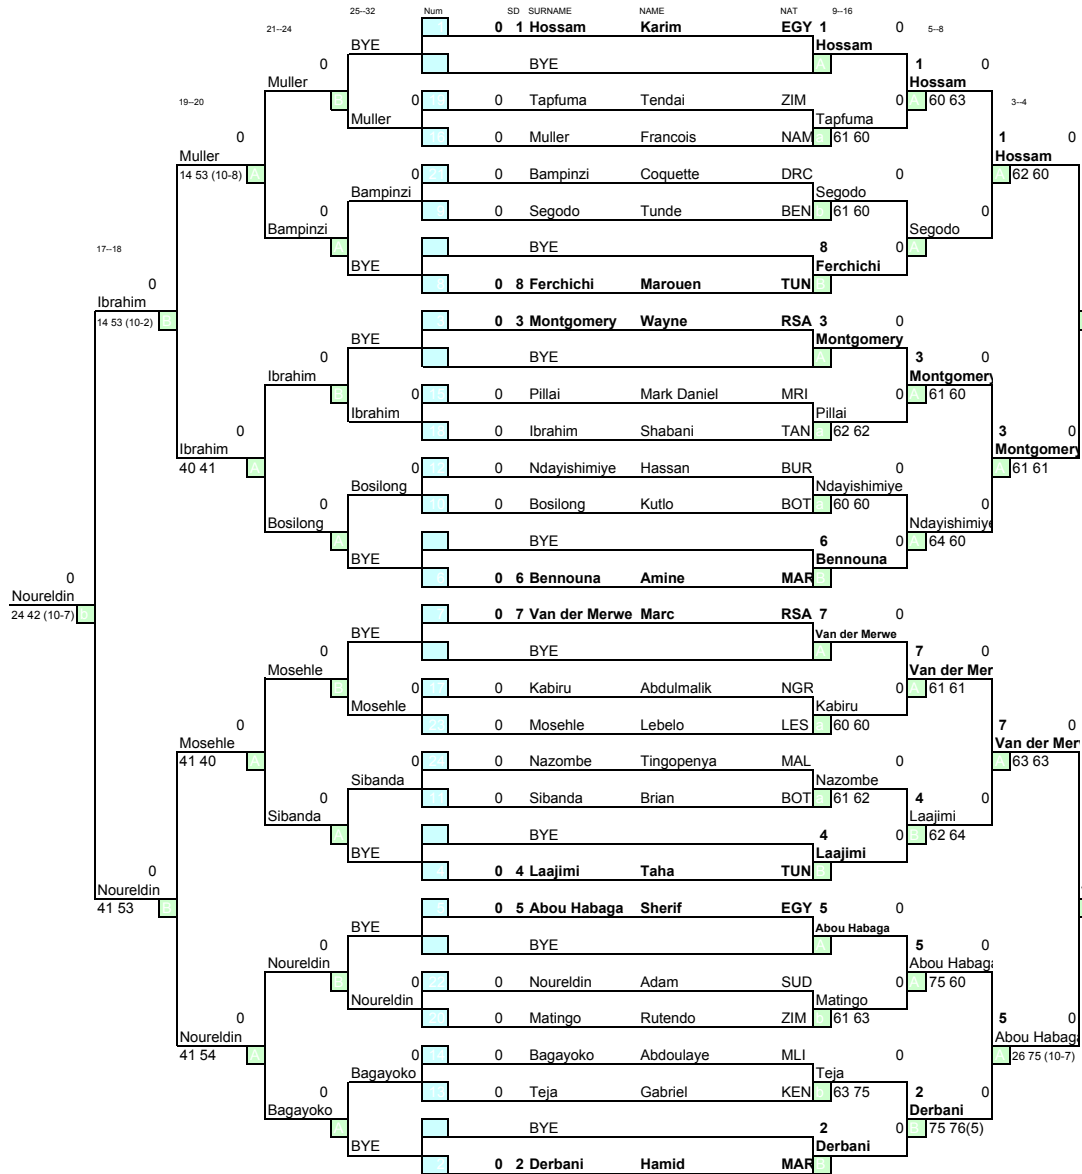

Tournament name: International Championships of Botswana
Date: 17 - 22 March **Boys Under 14**
Compass Draw For Positions 1-32

Seed list	SATA nr.	Surname
1	0	Hossam
2	0	Derbani
3	0	Montgomery
4	0	Laajimi
5	0	Abou Habaga
6	0	Bennouna
7	0	Van der Merwe
8	0	Ferchichi