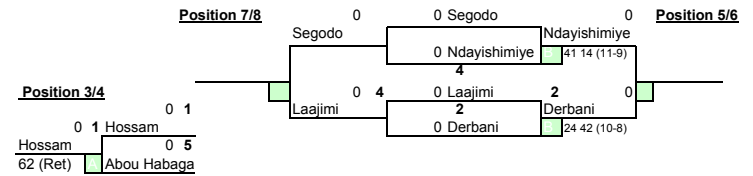

Tournament name: International Championships of Botswana
Date: 17 - 22 March **Boys Under 14**
Compass Draw For Positions 1-32

Seed list	SATA nr.	Surname
1	0	Hossam
2	0	Derbani
3	0	Montgomery
4	0	Laajimi
5	0	Abou Habaga
6	0	Bennouna
7	0	Van der Merwe
8	0	Ferchichi

International Championships of Botswana

ITF Junior Circuit

Week of **17/03/2008** City, Country **Gaborone, Botswana** Grade **BOYS UNDER 14** Tourn. ID **ITF Referee**
 St. Rank Seed Family Name First name Nationality 2nd Round Semifinals Final Winners
Iain Smith