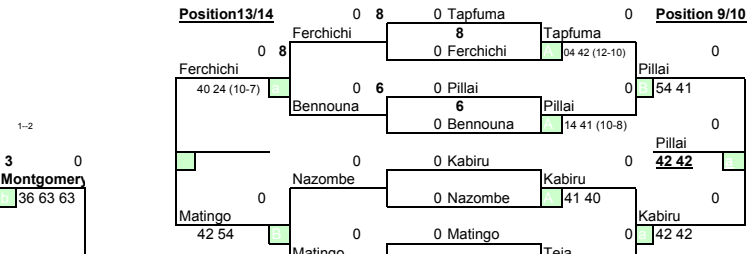

Tournament name: International Championships of Botswana
Date: 17 - 22 March **Boys Under 14**
Compass Draw For Positions 1-32

Seed list	SATA nr.	Surname
1	0	Hossam
2	0	Derbani
3	0	Montgomery
4	0	Laajimi
5	0	Abou Habaga
6	0	Bennouna
7	0	Van der Merwe
8	0	Ferchichi

International Championships of Botswana

ITF Junior Circuit

Week of **17/03/2008** City, Country **Gaborone, Botswana** Grade **BOYS UNDER 14** Tourn. ID **ITF Referee**
 St. Rank Seed Family Name First name Nationality 2nd Round Semifinals Final Winners
Iain Smith