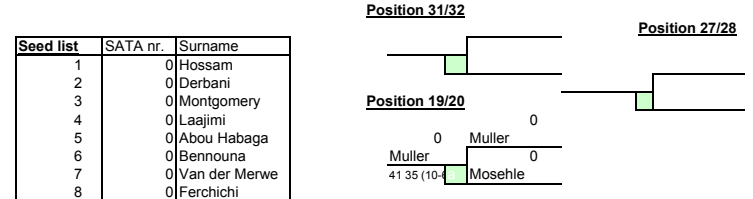

Tournament name: International Championships of Botswana
Date: 17 - 22 March **Boys Under 14**
Compass Draw For Positions 1-32

Seed list	SATA nr.	Surname
1	0	Hossam
2	0	Derbani
3	0	Montgomery
4	0	Laajimi
5	0	Abou Habaga
6	0	Bennouna
7	0	Van der Merwe
8	0	Ferchichi

International Championships of Botswana

ITF Junior Circuit

Week of **17/03/2008** City, Country **Gaborone, Botswana** Grade **BOYS UNDER 14** Tourn. ID **ITF Referee**
 St. Rank Seed Family Name First name Nationality 2nd Round Semifinals Final Winners
Iain Smith