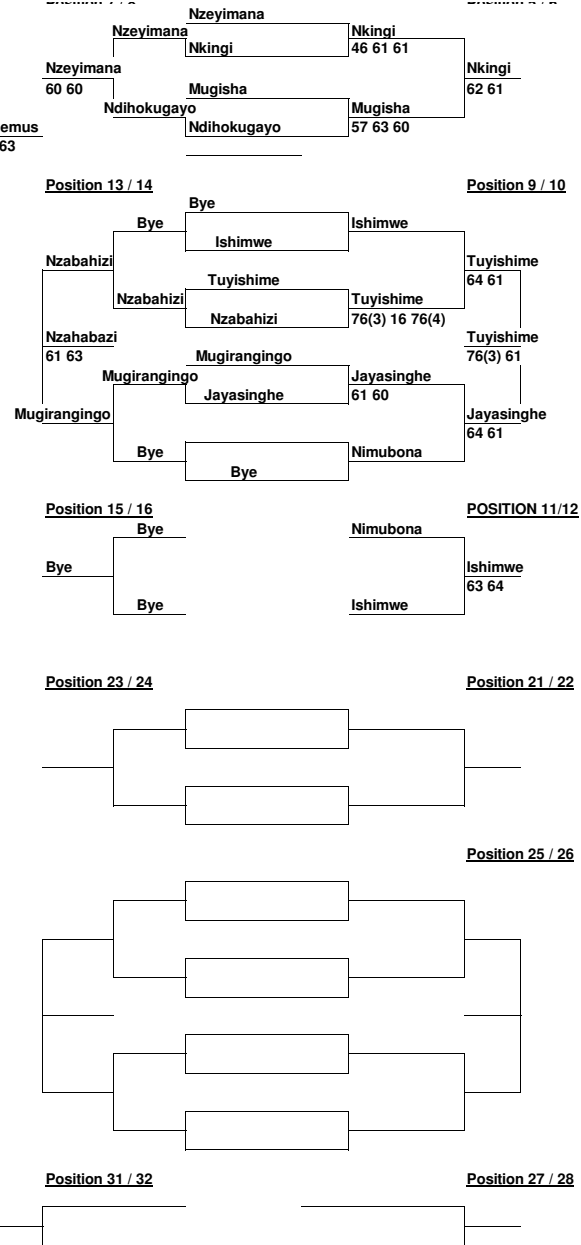

AFRICA JUNIOR CIRCUIT BURUNDI BOYS 12 & UNDER CIRCUIT LEG 1-9TH-13TH AUGUST 2011

BOYS 12 & UNDER SINGLES

ITF Representative
THIERRY NTWALI

Tournament Director
NADINE CIZA

ITF Referee
DUNCAN NJUGUNA

BOYS 12& UNDER DOUBLES

AFRICA JUNIOR CIRCUIT 12&UNDER 14 & UNDER CIRCUIT LEG 1

				Tourn. ID	ITF Referee				
BUJUMBURA, BURUNDI				ITF CIRCUIT	DUNCAN NJUGUNA				
St.	Rank	Seed	Family Name	First name	Nationality	2nd Round	Semifinals	Final	Winners
1		1	EMMANUEL NICODEM OMARI SULLE						
2						EMMANUEL NICODEMUS OMARI SULLE			
3							EMMANUEL OMARI		
4						BYE			
5		3						Emmanuel Sulle 61 63	
6						NDIYOKUBWAYO HIRDY MUGIRANGIRO JORDY			
7							NZEYIMANA NKINGI 61 61		
8						NZEYIMANA ABDUL NKINGI BILLY			
9									KASSALO NTABA 36 63 (4)
10						TUYISHIME FABRICE JAYASINGE BINAL			
11							TUYISHIME JAYASINGHE 62 60		
12						SHIMWE IVAN NIMUBONA BARRY			
13								Kassalo Ntaba 36 76(4) 9	
14						MUGISHA JONATHAN NZABAHIZI CHATMI			
15							Kassalo Ntaba 62 64		
16		2	OMARI KASSALO NTAMBA RADJABU			OMARI KASSALO NTAMBA RADJABO			