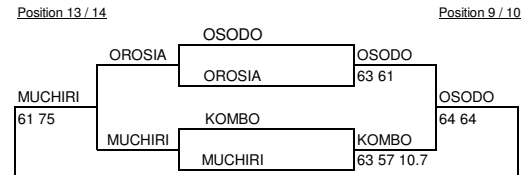

**ITF /CAT AFRICAN JUNIOR CIRCUIT
12TH-15TH AUG 2013 , NAIROBI , KENYA
BOYS SINGLES 12- LEG 2**

THIERRY NTWALI
ITF Representative

V OSOGO
Tournament Director

P. KAMUHIA
ITF Referee

**ITF /CAT AFRICAN JUNIOR CIRCUIT
12TH-15TH AUG 2013,NAIROBI , KENYA**

GIRLS 12, LEG 2

ITF CAT AFRICAN JUNIOR CIRCUIT

BOYS DOUBLES 12 - 2ND LEG

Week of	City, Country	Zone	Tourn. ID	ITF Referee
12TH AUGUST	NAIROBI, KENYA	EA		PATRICK KAMI

St.	Rank	Seed	Family Name	First name	Nationality	2nd Round	Semifinals	Final	Winners
1		1	RANDIEK	RYAN	KEN				
			NJOGU	ALBERT	KEN				
2			BYE				RANDIEK/NJOGU		
3			OROSIA	CAMILLAS	KEN				
			IMENDE	LESLEY	KEN				
4			KOMBO	MAXWELL	KEN				
			MUSEMBI	KENNEDY	KEN				
5		3	KHALFAN	PETER	TAN				
			MWAMBUNGU	ADAM	TAN				
6			BYE						
7			BYE						
8			GETABU	CLINTON	KEN				
			JACOBS	SERGELEN	IDN				
1			OTEYO	FRANK	KEN				
			MULIRO	MICHAEL	KEN				
2			BYE						
3			BYE						
4		4	NGURE	TREVOR	KEN				
			MUCHIRI	MOSES	KEN				
5			KOSEN	EDWARD	KEN				
			OSODO	ALEX	KEN				
6			BYE						
7			BYE						
8		2	MUKABANE	ALLAN	KEN				
			MWAURA	MOSES	KEN				

Acc. Ranking	#	Seeded teams	#	Alternates	Replacing	Draw date/time:
Rkg Date	1		1			Last Accepted team
Top DA						
Last DA	2		2			Player representatives
Seed ranking	3		3			COACHES
Rkg Date						ITF Referee's signature
Top seed	4		4			
Last seed						