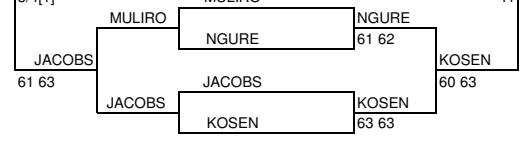

**ITF /CAT AFRICAN JUNIOR CIRCUIT
12TH-15TH AUG 2013 , NAIROBI , KENYA
BOYS SINGLES 12- LEG 2**

THIERRY NTWALI
ITF Representative

V OSOGO
Tournament Director

P. KAMUHIA
ITF Referee

**ITF /CAT AFRICAN JUNIOR CIRCUIT
12TH-15TH AUG 2013,NAIROBI , KENYA**

GIRLS 12, LEG 2

ITF CAT AFRICAN JUNIOR CIRCUIT

BOYS DOUBLES 12 - 2ND LEG

Week of	City, Country	Zone	Tourn. ID	ITF Referee
12TH AUGUST	NAIROBI, KENYA	EA		PATRICK KAMI

St.	Rank	Seed	Family Name	First name	Nationality	2nd Round	Semifinals	Final	Winners
1		1	RANDIEK	RYAN	KEN				
			NJOGU	ALBERT	KEN				
2			BYE				RANDIEK/NJOGU		
3			OROSIA	CAMILLAS	KEN				
			IMENDE	LESLEY	KEN				
4			KOMBO	MAXWELL	KEN				
			MUSEMBI	KENNEDY	KEN				
5		3	KHALFAN	PETER	TAN				
			MWAMBUNGU	ADAM	TAN				
6			BYE						
7			BYE						
8			GETABU	CLINTON	KEN				
			JACOBS	SERGELEN	IDN				
1			OTEYO	FRANK	KEN				
			MULIRO	MICHAEL	KEN				
2			BYE						
3			BYE						
4		4	NGURE	TREVOR	KEN				
			MUCHIRI	MOSES	KEN				
5			KOSEN	EDWARD	KEN				
			OSODO	ALEX	KEN				
6			BYE						
7			BYE						
8		2	MUKABANE	ALLAN	KEN				
			MWAURA	MOSES	KEN				

Acc. Ranking	#	Seeded teams	#	Alternates	Replacing	Draw date/time:
Rkg Date	1		1			Last Accepted team
Top DA						
Last DA	2		2			Player representatives
Seed ranking	3		3			COACHES
Rkg Date						ITF Referee's signature
Top seed	4		4			
Last seed						