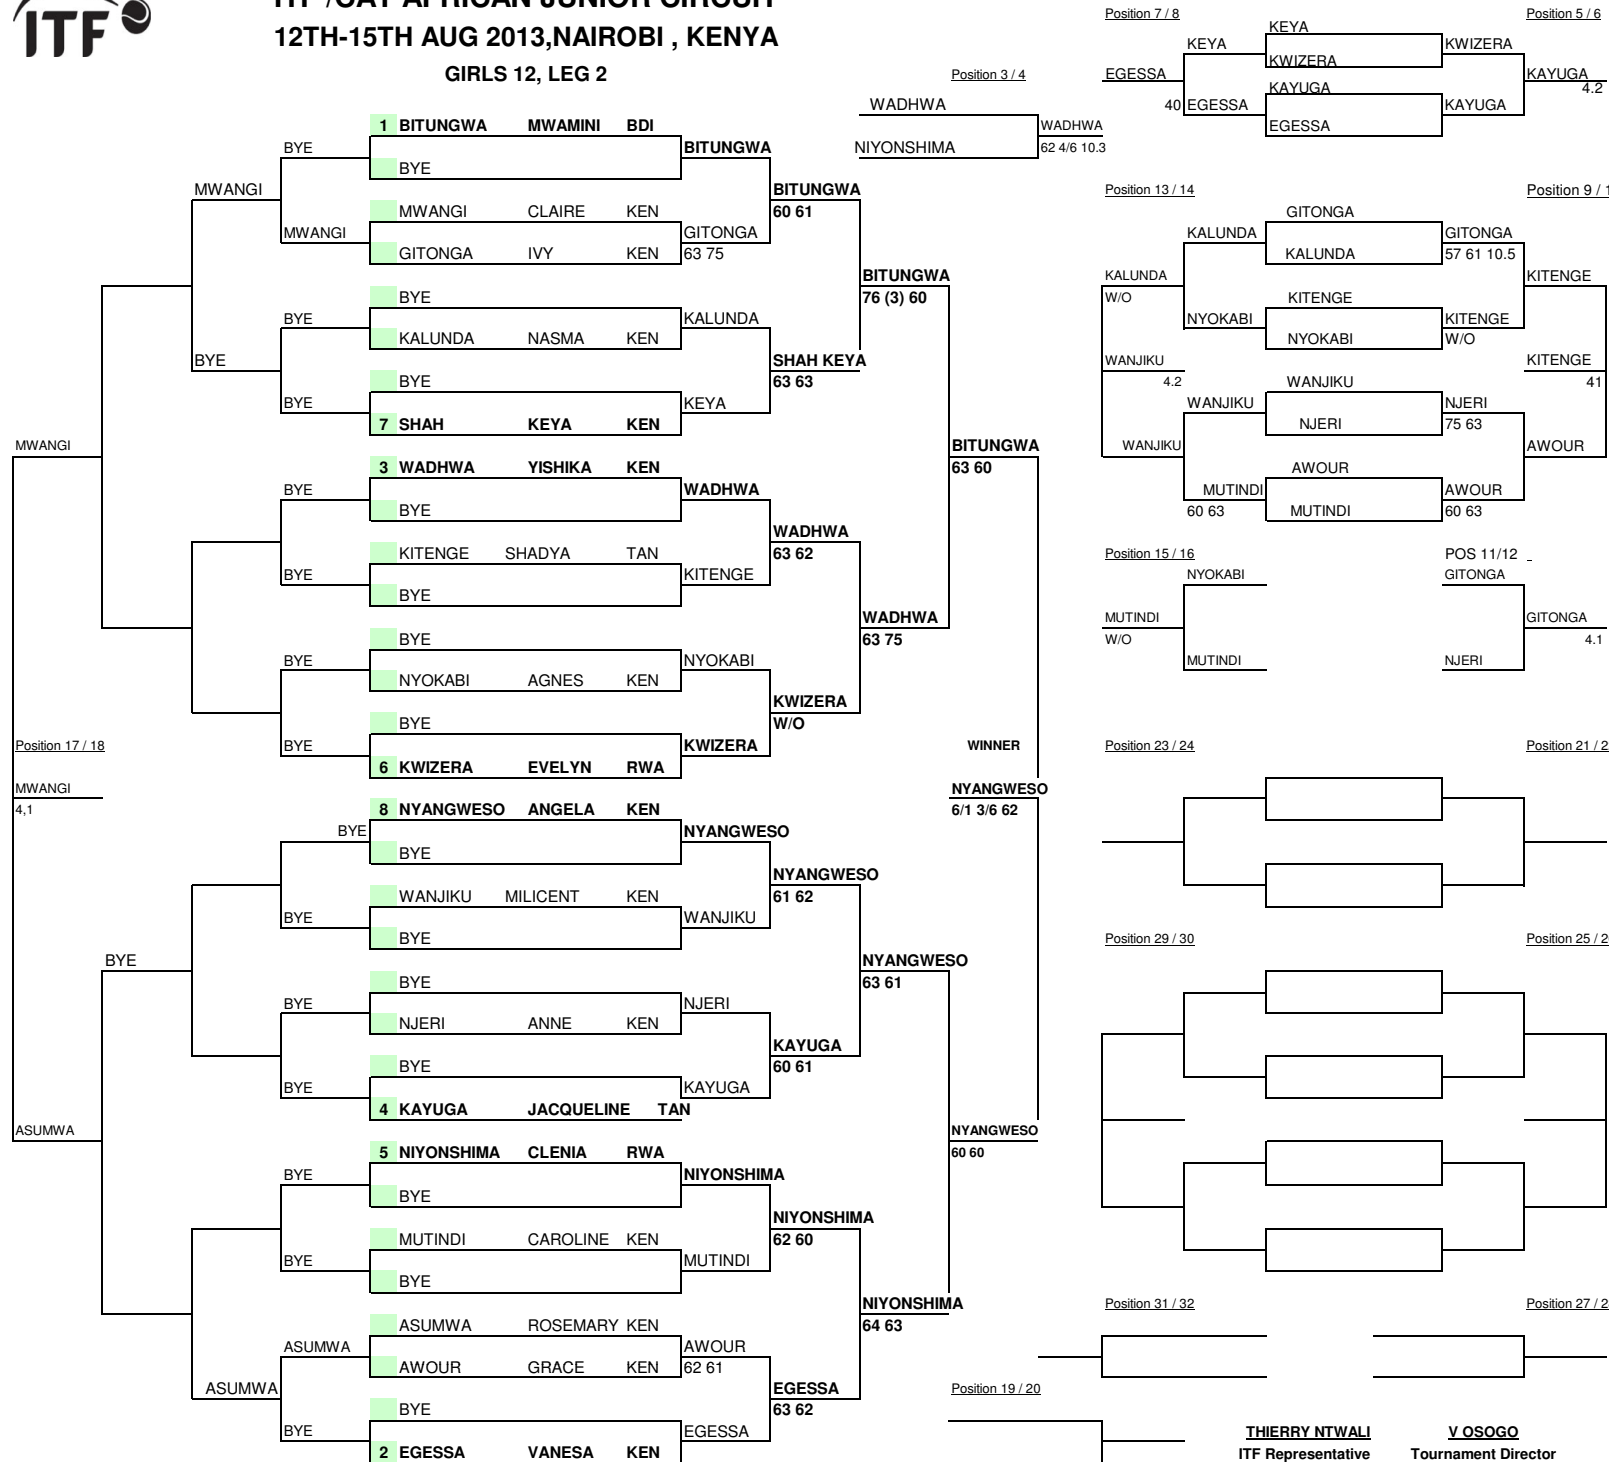

**ITF /CAT AFRICAN JUNIOR CIRCUIT
12TH-15TH AUG 2013 , NAIROBI , KENYA
BOYS SINGLES 12- LEG 2**

THIERRY NTWALI
ITF Representative

V OSOGO
Tournament Director

P. KAMUHIA
ITF Referee

**ITF /CAT AFRICAN JUNIOR CIRCUIT
12TH-15TH AUG 2013,NAIROBI , KENYA**

GIRLS 12, LEG 2

ITF CAT AFRICAN JUNIOR CIRCUIT

BOYS DOUBLES 12 - 2ND LEG

Week of	City, Country	Zone	Tourn. ID	ITF Referee
12TH AUGUST	NAIROBI, KENYA	EA		PATRICK KAMI

St.	Rank	Seed	Family Name	First name	Nationality	2nd Round	Semifinals	Final	Winners
1		1	RANDIEK	RYAN	KEN				
			NJOGU	ALBERT	KEN				
2			BYE				RANDIEK/NJOGU		
3			OROSIA	CAMILLAS	KEN				
			IMENDE	LESLEY	KEN				
4			KOMBO	MAXWELL	KEN				
			MUSEMBI	KENNEDY	KEN				
5		3	KHALFAN	PETER	TAN				
			MWAMBUNGU	ADAM	TAN				
6			BYE						
7			BYE						
8			GETABU	CLINTON	KEN				
			JACOBS	SERGELEN	IDN				
1			OTEYO	FRANK	KEN				
			MULIRO	MICHAEL	KEN				
2			BYE						
3			BYE						
4		4	NGURE	TREVOR	KEN				
			MUCHIRI	MOSES	KEN				
5			KOSEN	EDWARD	KEN				
			OSODO	ALEX	KEN				
6			BYE						
7			BYE						
8		2	MUKABANE	ALLAN	KEN				
			MWAURA	MOSES	KEN				

Acc. Ranking	#	Seeded teams	#	Alternates	Replacing	Draw date/time:
Rkg Date	1		1			Last Accepted team
Top DA						
Last DA	2		2			Player representatives
Seed ranking	3		3			COACHES
Rkg Date						ITF Referee's signature
Top seed	4		4			
Last seed						