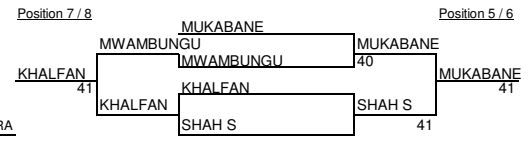

**ITF /CAT AFRICAN JUNIOR CIRCUIT
12TH-15TH AUG 2013 , NAIROBI , KENYA
BOYS SINGLES 12- LEG 2**

THIERRY NTWALI
ITF Representative

V OSOGO
Tournament Director

P. KAMUHIA
ITF Referee

**ITF /CAT AFRICAN JUNIOR CIRCUIT
12TH-15TH AUG 2013,NAIROBI , KENYA**

GIRLS 12, LEG 2

ITF CAT AFRICAN JUNIOR CIRCUIT

BOYS DOUBLES 12 - 2ND LEG

Week of	City, Country	Zone	Tourn. ID	ITF Referee
12TH AUGUST	NAIROBI, KENYA	EA		PATRICK KAMI

St.	Rank	Seed	Family Name	First name	Nationality	2nd Round	Semifinals	Final	Winners
1		1	RANDIEK	RYAN	KEN				
			NJOGU	ALBERT	KEN				
2			BYE				RANDIEK/NJOGU		
3			OROSIA	CAMILLAS	KEN				
			IMENDE	LESLEY	KEN				
4			KOMBO	MAXWELL	KEN				
			MUSEMBI	KENNEDY	KEN				
5		3	KHALFAN	PETER	TAN				
			MWAMBUNGU	ADAM	TAN				
6			BYE						
7			BYE						
8			GETABU	CLINTON	KEN				
			JACOBS	SERGELEN	IDN				
1			OTEYO	FRANK	KEN				
			MULIRO	MICHAEL	KEN				
2			BYE						
3			BYE						
4		4	NGURE	TREVOR	KEN				
			MUCHIRI	MOSES	KEN				
5			KOSEN	EDWARD	KEN				
			OSODO	ALEX	KEN				
6			BYE						
7			BYE						
8		2	MUKABANE	ALLAN	KEN				
			MWAURA	MOSES	KEN				

ITF CAT AFRICAN JUNIOR CIRCUIT

GIRLS DOUBLES 12 - 2ND LEG

Week of	City, Country	Zone	Tourn. ID	ITF Referee
12TH AUGUST	NAIROBI, KENYA	EA		PATRICK KAMI

St.	Rank	Seed	Family Name	First name	Nationality	2nd Round	Semifinals	Final	Winners
1		1	NYANGWESO	ANGELA	KEN				
			EGESSA	VANESA	KEN				
2			BYE				NYANGWESO/EGESSA		
3			KITENGE	SHADYA	TAN				
			KAYUGA	JACQUELINE	TAN				
4			MWANGI	CLAIRE	KEN	MWANGI/GITONGA			
			GITONGA	IVY	KEN	36 64 61			
5			AWOUR	GRACE	KEN				
			ASUMWA	ROSE	KEN				
6			NIYONSHIMA	CLENIA	RWA	NIYONSHIMA/KWIZERA			
			KWIZERA	EVELYN	RWA	62 62			
7			NJERI	ANN	KEN				
			KALUNDA	NASMA	KEN				
8		2	WADHWA	YISHIKA	KEN	WADHWA/SHAH			
			SHAH	KEYA	KEN	60 62			
								NYANGWESO/EGESSA	
								63 63	
								6/1 6/1	
									NYANGWESO/EGESSA
									62 64