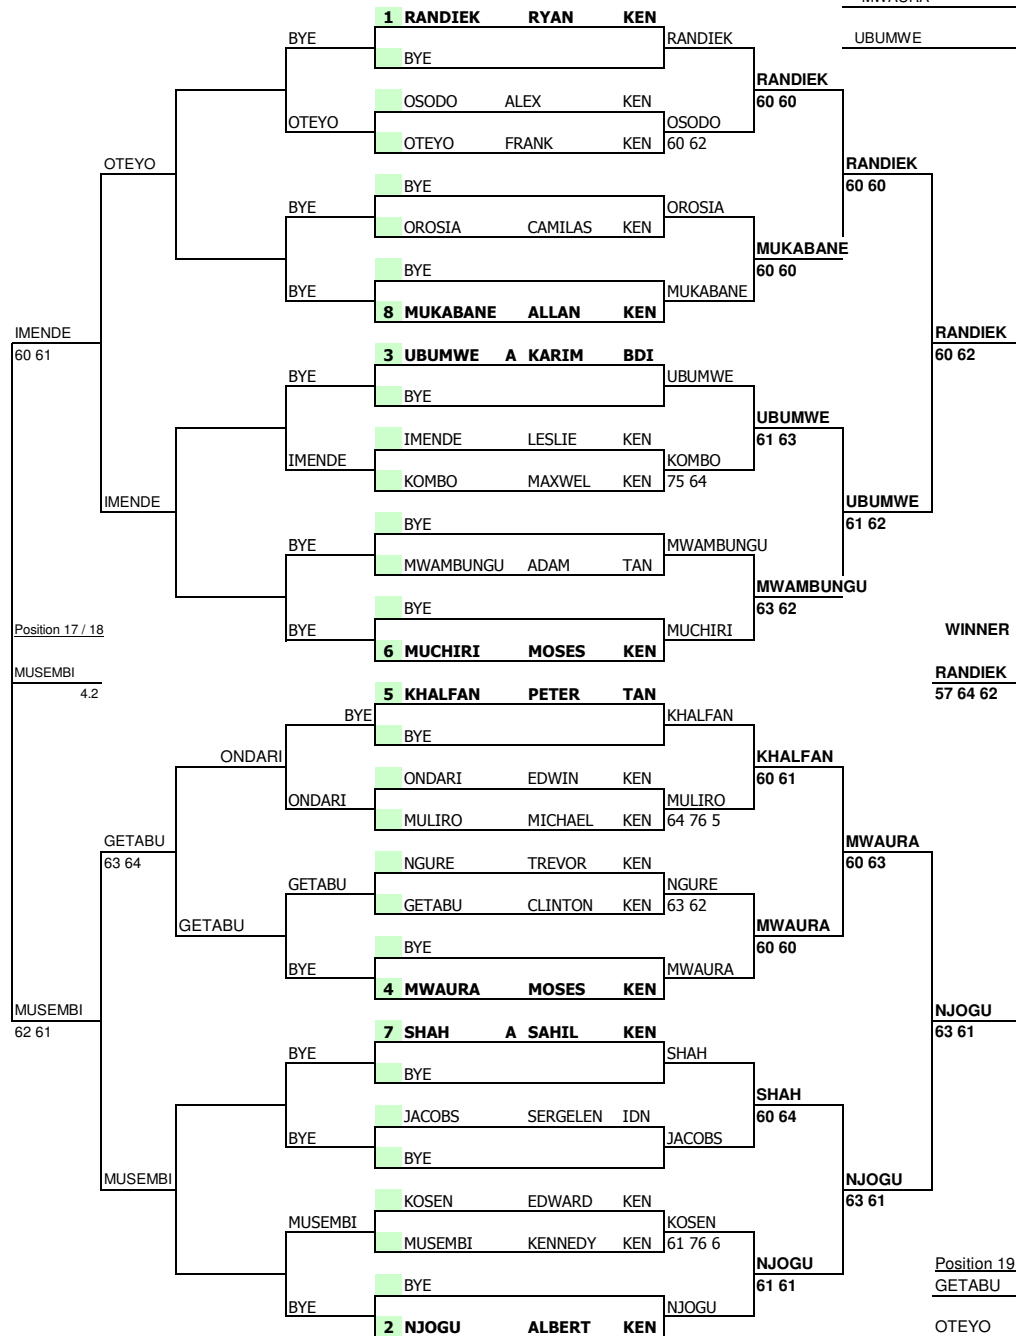

**ITF /CAT AFRICAN JUNIOR CIRCUIT
12TH-15TH AUG 2013 , NAIROBI , KENYA
BOYS SINGLES 12- LEG 2**

THIERRY NTWALI
ITF Representative

V OSOGO
Tournament Director

P. KAMUHIA
ITF Referee

**ITF /CAT AFRICAN JUNIOR CIRCUIT
12TH-15TH AUG 2013,NAIROBI , KENYA**

GIRLS 12, LEG 2

ITF CAT AFRICAN JUNIOR CIRCUIT

BOYS DOUBLES 12 - 2ND LEG

Week of	City, Country	Zone	Tourn. ID	ITF Referee
12TH AUGUST	NAIROBI, KENYA	EA		PATRICK KAMI

St.	Rank	Seed	Family Name	First name	Nationality	2nd Round	Semifinals	Final	Winners
1		1	RANDIEK	RYAN	KEN				
			NJOGU	ALBERT	KEN				
2			BYE				RANDIEK/NJOGU		
3			OROSIA	CAMILLAS	KEN				
			IMENDE	LESLEY	KEN				
4			KOMBO	MAXWELL	KEN				
			MUSEMBI	KENNEDY	KEN				
5		3	KHALFAN	PETER	TAN				
			MWAMBUNGU	ADAM	TAN				
6			BYE						
7			BYE						
8			GETABU	CLINTON	KEN				
			JACOBS	SERGELEN	IDN				
1			OTEYO	FRANK	KEN				
			MULIRO	MICHAEL	KEN				
2			BYE						
3			BYE						
4		4	NGURE	TREVOR	KEN				
			MUCHIRI	MOSES	KEN				
5			KOSEN	EDWARD	KEN				
			OSODO	ALEX	KEN				
6			BYE						
7			BYE						
8		2	MUKABANE	ALLAN	KEN				
			MWAURA	MOSES	KEN				

Acc. Ranking	#	Seeded teams	#	Alternates	Replacing	Draw date/time:
Rkg Date	1		1			Last Accepted team
Top DA						
Last DA	2		2			Player representatives
Seed ranking	3		3			COACHES
Rkg Date						ITF Referee's signature
Top seed	4		4			
Last seed						