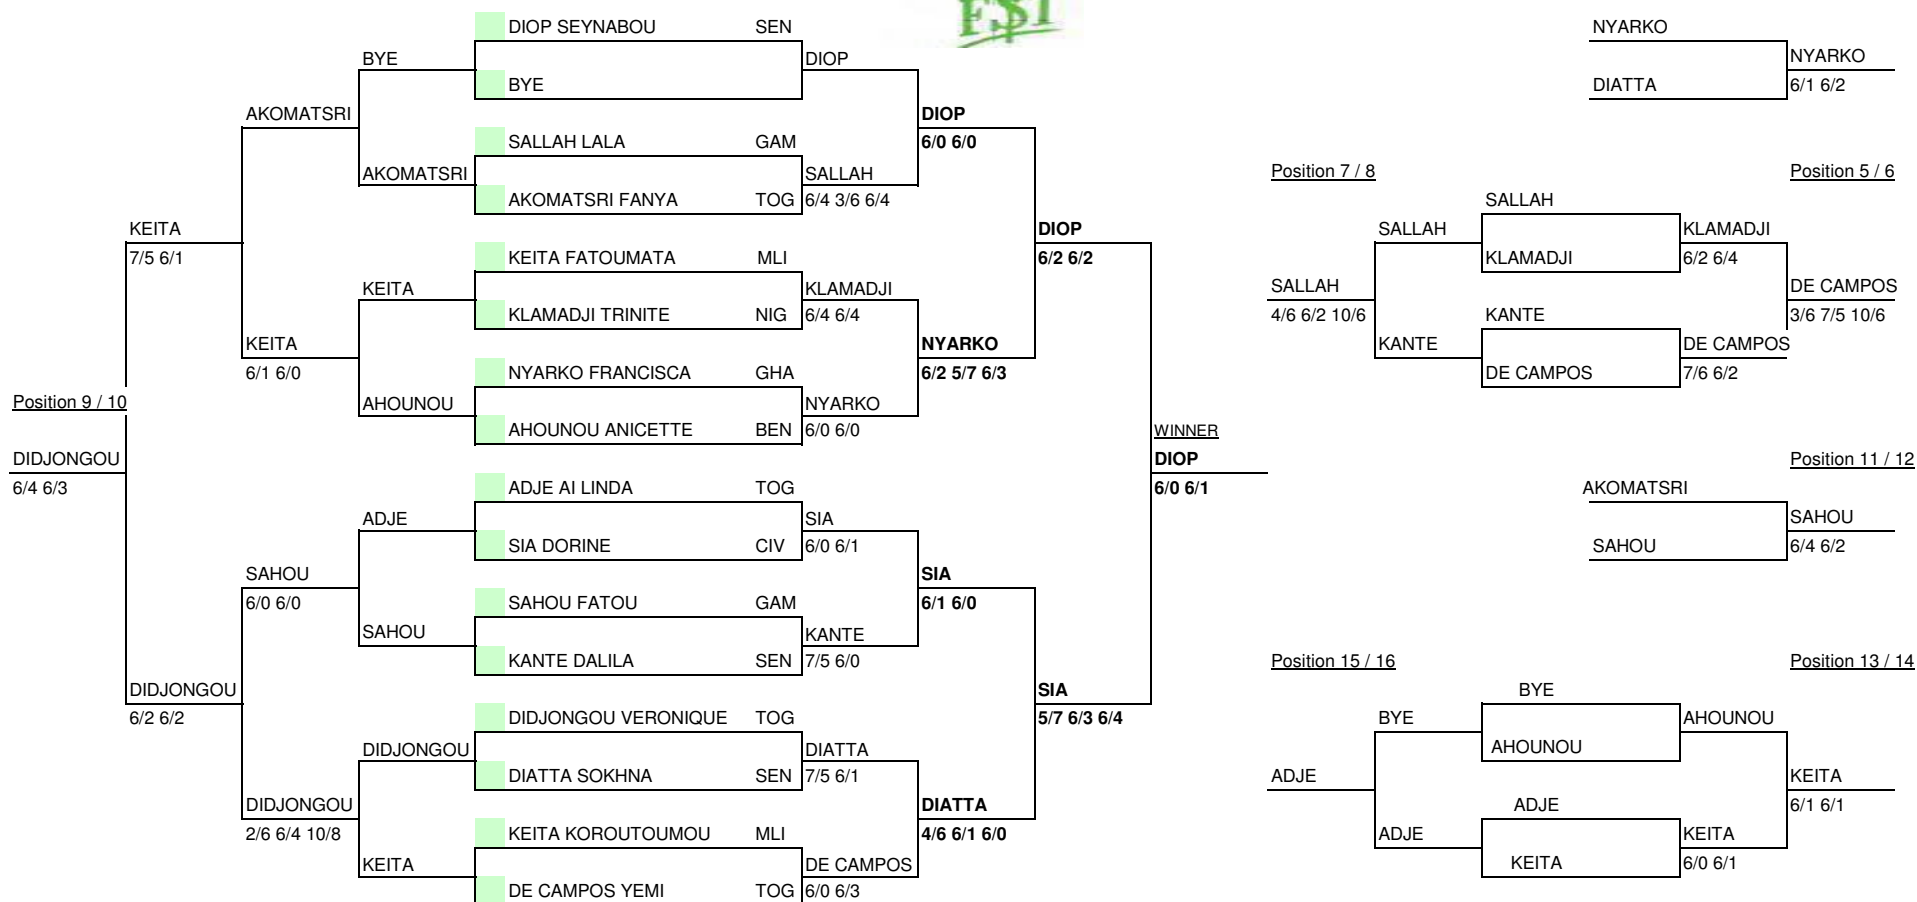

ITF/CAT 14 & UNDER WEST & CENTRAL AFRICA CIRCUIT

17 - 31 July 2009

DOMAINE DE NIANG - SENEGAL

Deuxième étape/Second Leg

Referee Bruno Languina ITF Representative Amine Ben Makhoul Tournament Director Omar Diallo

ITF/CAT 14 & UNDER WEST & CENTRAL AFRICA CIRCUIT

17 - 31 July 2009

DOMAINE DE NIANING - SENEGAL

Deuxième étape/Second Leg

ITF Representative
Amine Ben Makhlof

Tournament Director
Omar Diallo

Referee
Bruno Languina

ITF/CAT 14 & UNDER WEST & CENTRAL AFRICA CIRCUIT

17 - 31 July 2009

DOMAINE DE NIANING - SENEGAL

Deuxième étape/

Second Leg

St.	Rank	Seed	Family Name	Firs Nationality	2nd Round	Semifinals	Final	Winners
1			BATAZI ABISSOUBIE	TOG				
			LOGBO KEVIN	BEN				
2			BYE		BATAZI/LOGBO			
			BYE					
3			ALIOUNE ASSANE	NIG		BATAZI/LOGBO		
			LIDICK GEORGE	CVR		6/0 6/1		
4			NDIAYE MOMAR	SEN	NDIAYE/BOUGEROLLE			
			BOUGEROLLE WANE ARTHUR	SEN	RET.			
5			BOUADI CARLOS	CIV			BATAZI/LOGBO	
			EL HOUNI MOHANAD	LBA			6/2 6/3	
6			BYE		BOUADI/ELHOUNI			
			BYE					
7			EL HOUSSEIN ABDOURAHMANE MRI			BOUADI/ELHOUNI		
			NIANG YERIM	SEN		6/0 6/0		
8			BYE		EL HOUSSEIN/NIANG			
			BYE					
9			BYE					BATAZI/LOGBO
			BYE					7/6 6/3
10			ASABA ABRAHAM	GHA	ASABA/AKPESE			
			AKPESE FRANCIS	GHA				
11			BYE			ASABA/AKPESE		
			BYE			6/0 6/1		
12			DRAMMEH BABUCARR	GAM	DRAMMEH/KASSANA			
			KASSANA BUBACARR	GAM				
13			KOUADIO GUILLAUME	CIV			ASABA/AKPESE	
			KABLAN WILFRIED	CIV			6/3 6/4	
14			DIALLO SEYDOU	MLI	DIALLO/MOHOMOUDOU			
			MOHOMOUDOU IDRISSE	MLI	4/6 6/3 10/5			
15			BYE			LINUS/IDOKO		
			BYE			6/0 6/1		
16			LINUS PAUL	NGR	LINUS/IDOKO			
			IDOKO EMMANUEL					