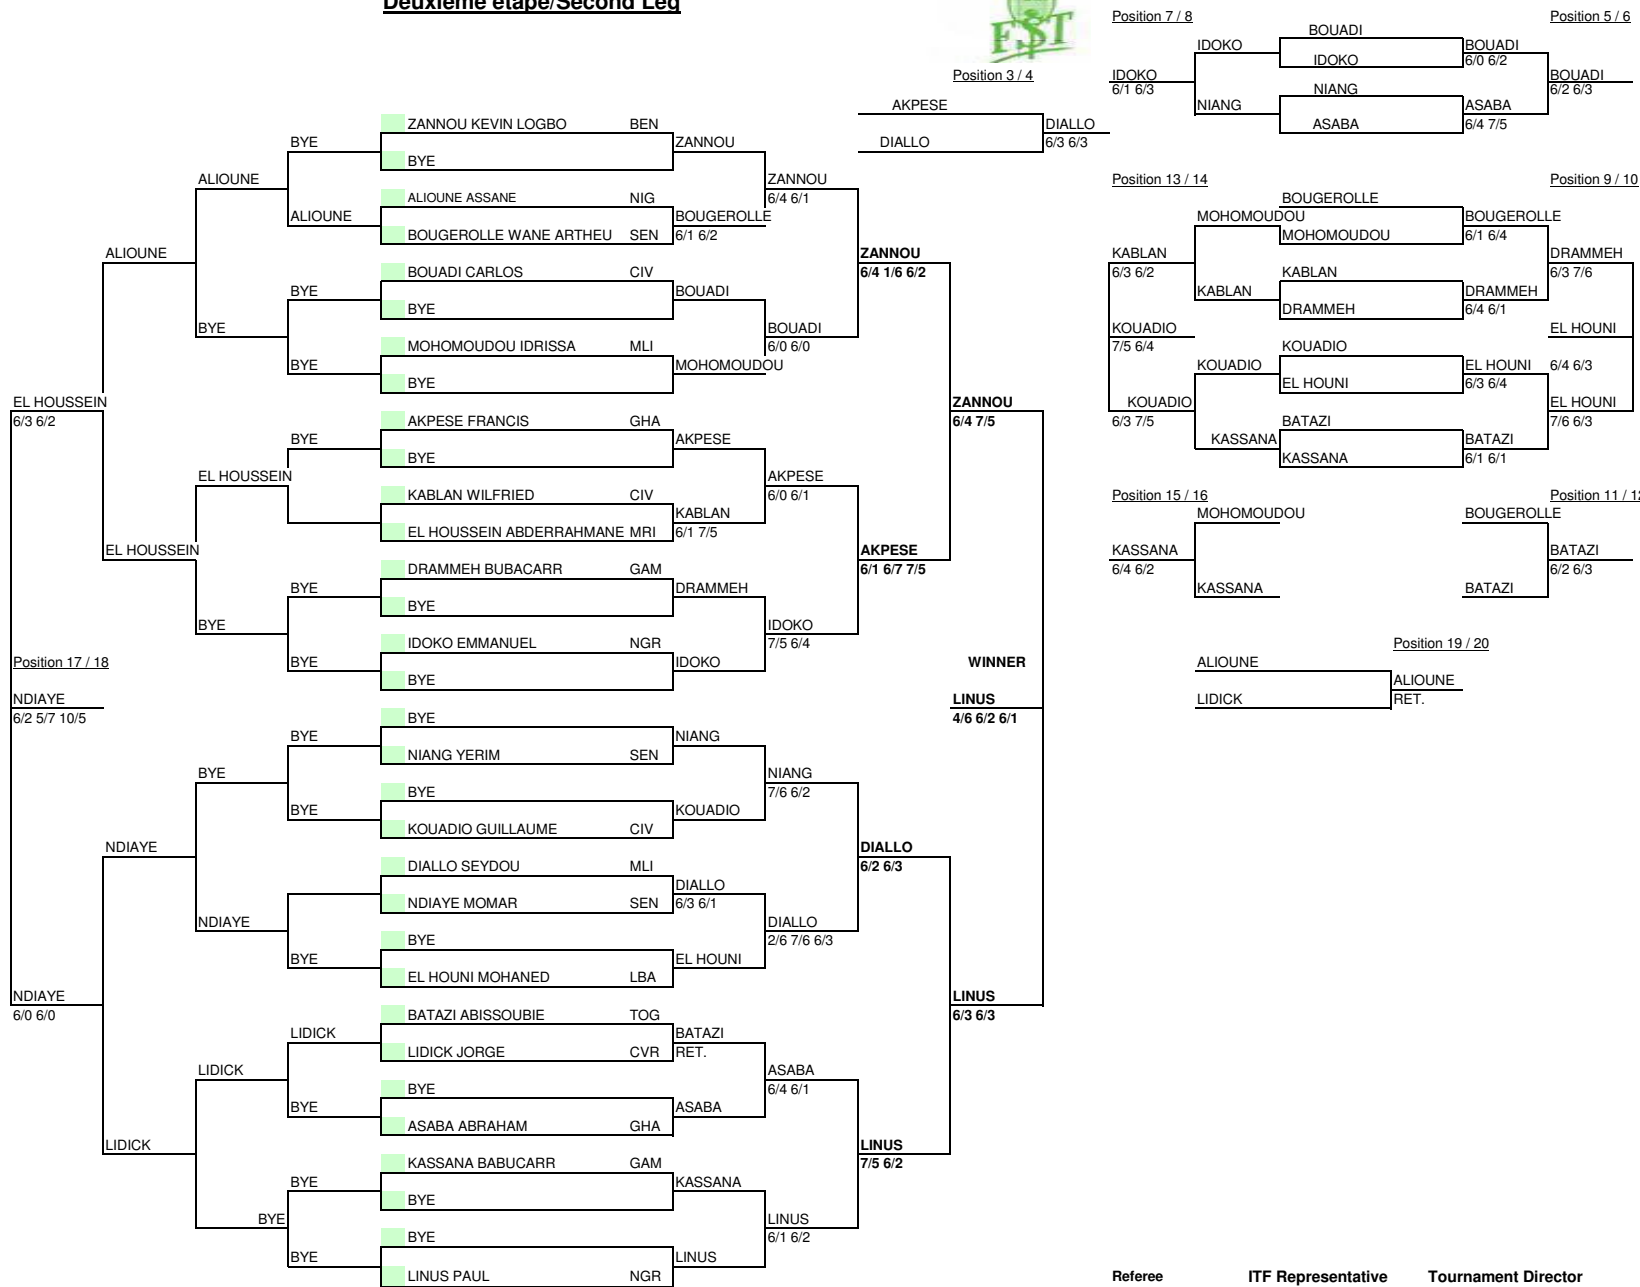

ITF/CAT 14 & UNDER WEST & CENTRAL AFRICA CIRCUIT

17 - 31 July 2009

DOMAINE DE NIANG - SENEGAL

Deuxième étape/Second Leg

Referee Bruno Languina ITF Representative Amine Ben Makhoul Tournament Director Omar Diallo