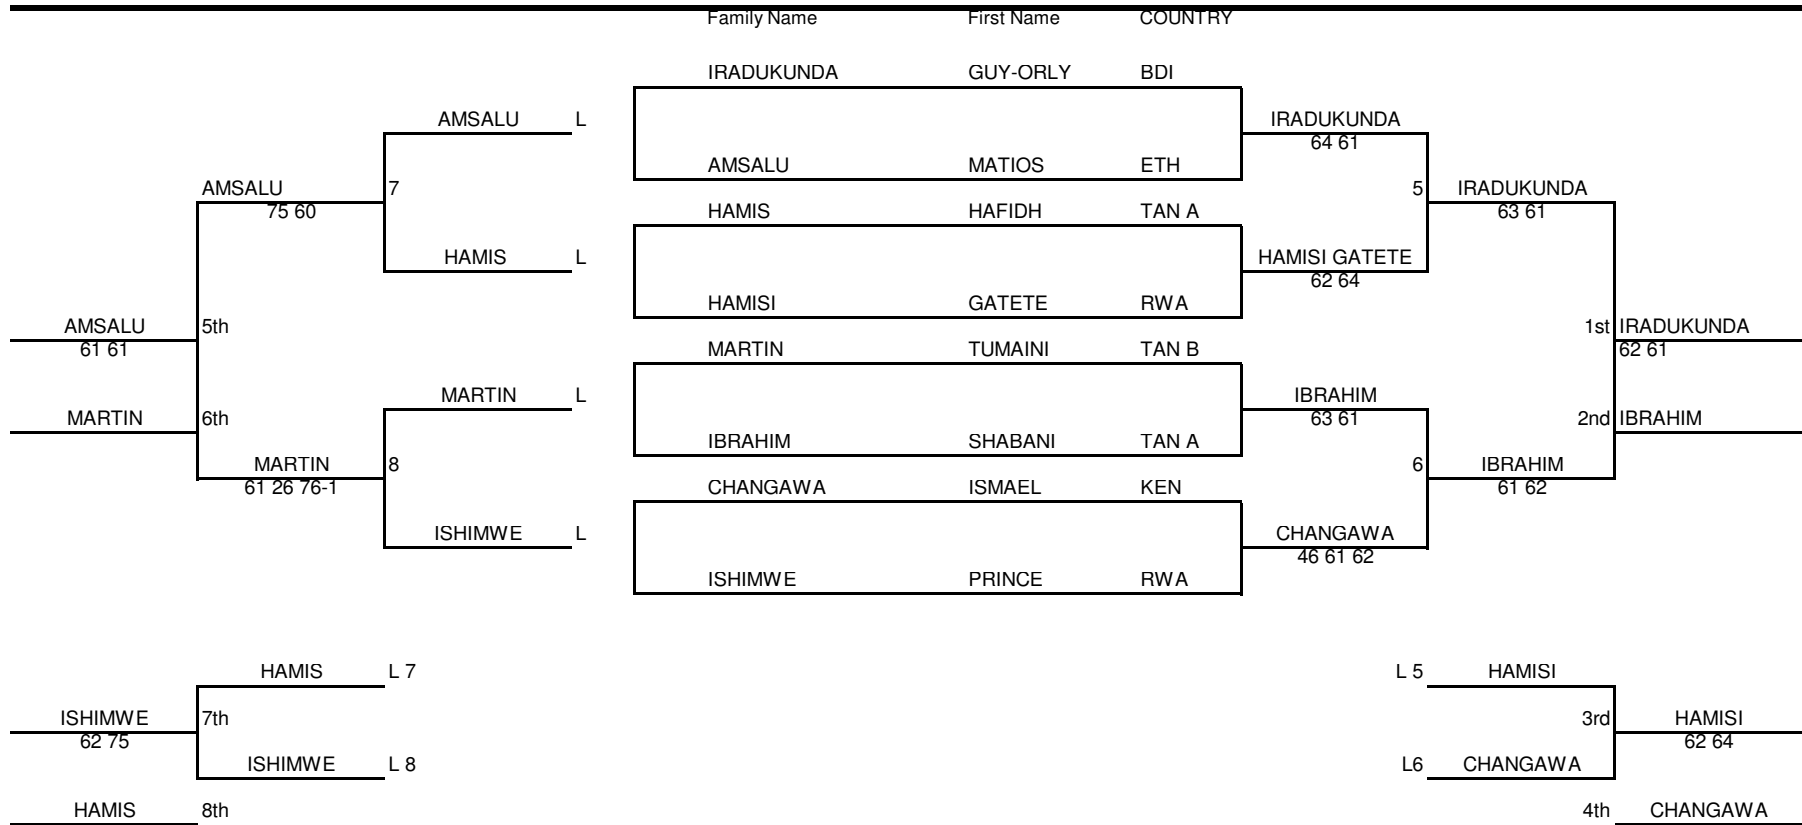

(Name) ITF/CAT E.A JUNIOR CHAMPIONSHIPS

(Date) 4-10 JANUARY 2009

PLAY-OFF FOR POSITIONS 1 - 8

(Age Group) BOYS UNDER 14

BOYS SINGLES 14 POSITIONS 9-14

No	Name of player	Country	1	2	3	4	5	Matches won	Sets Won	Games Won	Position
1	NTATANGWA ROBIN	BDI			63 63	62 61	62 63	3			9
2	SSESAAZI SIMON	UGA				75 63	46 63 64	2			10
3	IBRAHIM KIBET	KEN	36 36				62 62	1			11
4	BAKUNZI DERICK	UGA	26 16	57 36				0			12
5	HAMIS ABUU	TAN	26 36	64 36 46	26 26			0			13

POOL B: POSITION 6-9

No	Name of player	Country	1	2	3	4	Matches won	Sets Won	Position
1	BARAKA ZUHURA	TAN B		60 60	16 16	64 75	2	4	7
2	SURSAK SHIVAN	TAN A	06 06		06 06	06 06	0	0	9
3	LUCAS LYDIA	TAN A	61 61	60 60		60 61	3	6	6
4	BROWN MELISA	TAN B	46 57	60 60	06 16		1	2	8