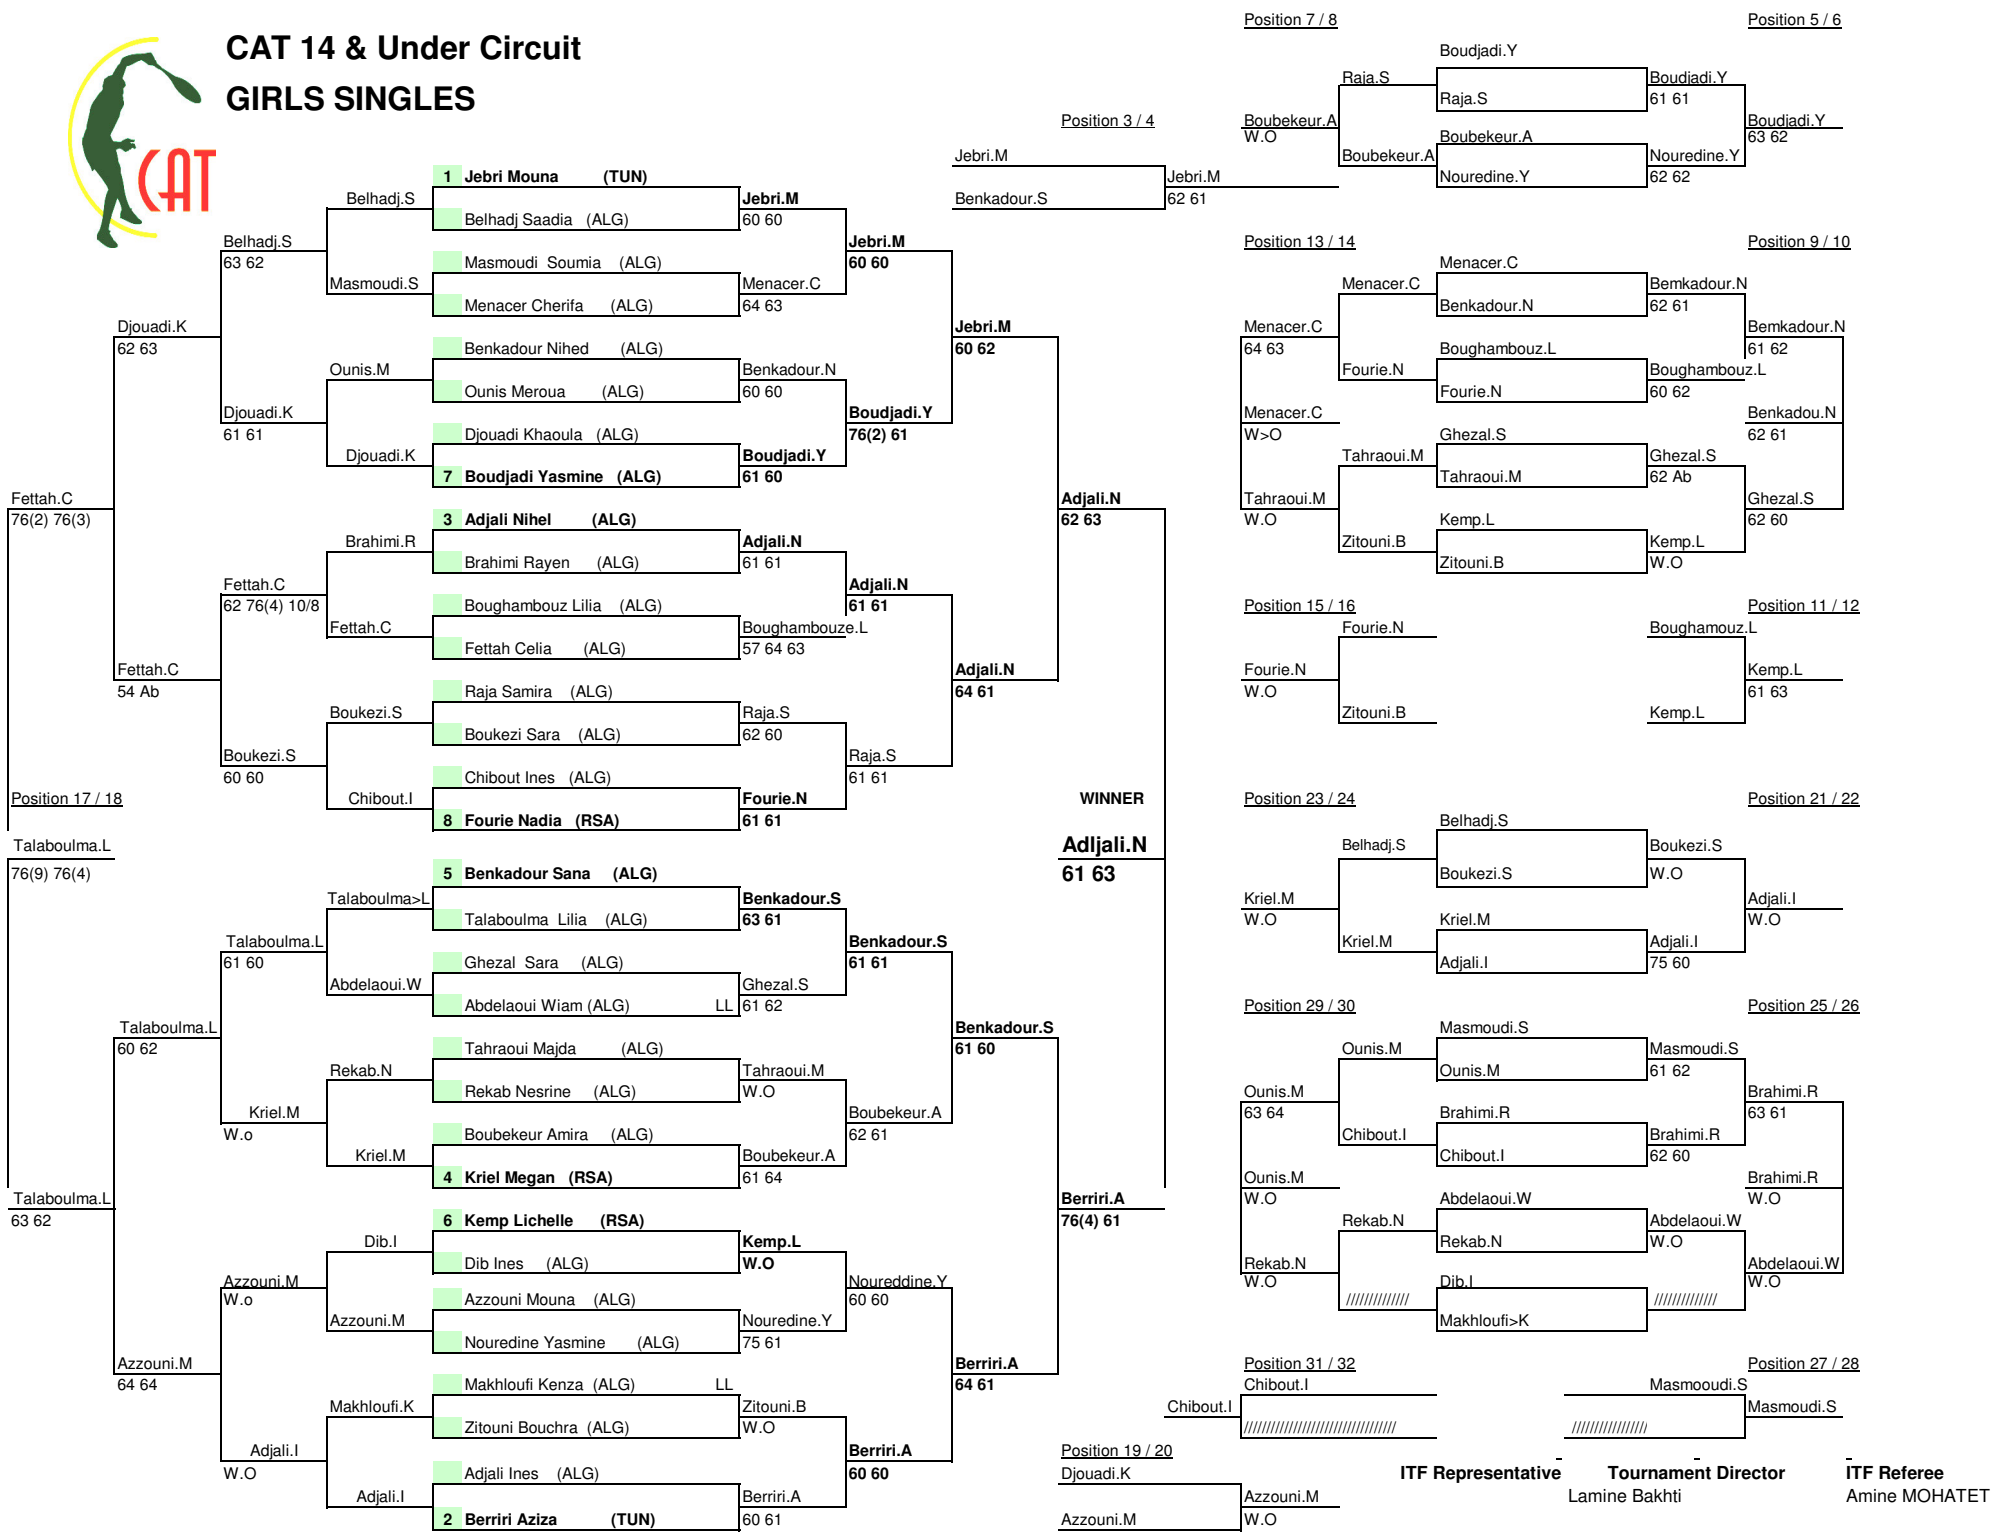

CAT 14 & Under Circuit

GIRLS SINGLES

ITF Representative   Tournament Director   ITF Referee
Lamine Bakhti   Amine MOHATET

CAT 14 & Under Circuit

Boys Double

Week of **18-22/03/2009** City, Country **Tipaza,ALG** Zone **Tipaza,ALG** Tourn. ID **Tipaza,ALG** ITF Referee **Amine MOHATET**

St.	Rank	Seed	Family Name	First name	Nationality	2nd Round	Semifinals	Final	Winners
1		1	Dghaies	Kais	TUN				
			Abid	Mehdi	TUN				
2			Bye						
			Bye						
3			Titri	Faycal	ALG				
			Bouchachia	Hassen	ALG				
4			Zioui	Djazil	ALG				
			Ramdani	Hocine	ALG				
5		4	Hassen	Mohamed	ALG				
			Makhlouf	Nazim	ALG				
6			Ikhlef	Aymen	ALG				
			Ikhlef	Samy	ALG				
7			Benai	Nabil	ALG				
			Tahraoui	Bilel	ALG				
8			Moller	Fourie	ALG				
			Bensakhar	Lamine	ALG				
9			Fernane	Rachid	ALG				
			Touati	Ravane	ALG				
10			LeGrange	Christiaan	RSA				
			Van Pype	Theo	RSA				
11			Chalabi	Abdelhalim	ALG				
			Hebri	Moussa	ALG				
12		3	Gerber	Ruben	RSA				
			De Bruyn	Phillip	RSA				
13			Firas	Hamza	ALG				
			Brahimi	Aymen	ALG				
14			Rezig	Mohamed	ALG				
			Sahtali	Said	ALG				
15			Bouchoucha	Nabil	ALG				
			Medjad	Riad	ALG				
16		2	Ferchichi	Mounir	TUN				
			Messalmani	Mohamed	TUN				

Acc. Ranking	#	Seeded teams	#	Alternates	Replacing	Draw date/time:	19.03.2009 at 18.30
Rkg Date	1		1			Last Accepted team	
Top DA							
Last DA	2		2			Player representatives	
Seed ranking	3		3				
Rkg Date						ITF Referee's signature	
Top seed	4		4				
Last seed						Amine Mohatet