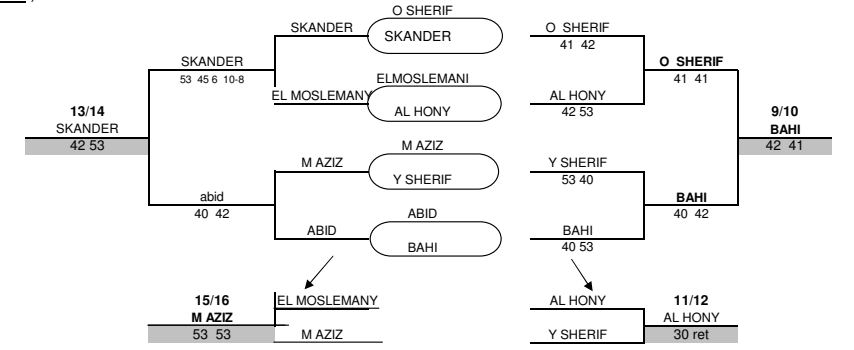

REFEREE : IBRAHIM ZAKI

Tournament Directour
Osama HAMAD