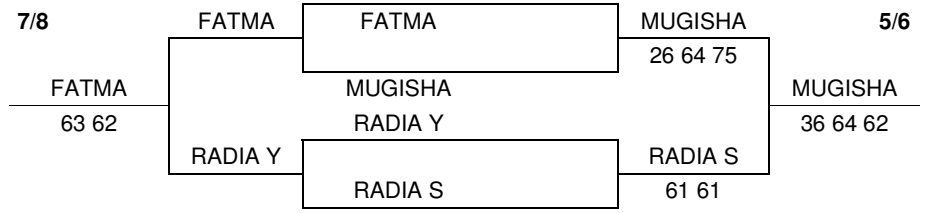

### CAT & 14 & Under Circuit-Burundi 2010 Girls Round Robin

P1	Name of player	Nat.	1	2	3	4	Matches won	Sets Won	Position
1	MUJAWIMANA Mariam	BDI	X	60 60	62 61	62 62	3	6	1
2	RADIA Sonia	KEN	06 06	X	16 36	75 26 36	0	1	4
3	TUYISENGA Olive	RWA	26 16	61 63	X	61 61	2	4	2
4	FATMA Abas	BDI	26 26	57 62 63	16 16	X	1	2	3

P2	Name of player	Nat.	1	2	3	4	Matches won	Sets Won	Position
1	SYORI Diella	BDI	X	60 61	36 46	61 62	2	4	2
2	RADIA Yashvi	KEN	06 16	X	46 26	62 63	1	2	3
3	BURA John Sarah	TAN	63 64	64 62	X	61 61	3	6	1
4	ALIDA	BDI	16 26	26 36	16 16	X	0	0	4