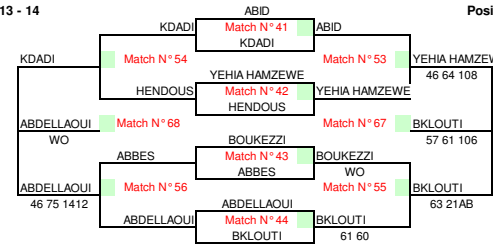

AFRICAN 14& UNDER CIRCUIT 2011

GIRLS MAIN DRAW

CAT SUPERVISOR: WALID GRITLI

Position 7 - 8

Position 5 - 6

Position 13 - 14

Position 9 - 10

Position 23 - 24

Position 21 - 22

Position 29 - 30

Position 25 - 26

Position 19 - 20

Position 3 - 4

Position 27 - 28

Position 11 - 12

Position 31 - 32

Position 15 - 16

AFRICAN CIRCUIT

14&U DOUBLES BOYS MAIN DRAW

Week of	City, Country	Tourn. ID	ITF Supervisor/Referee
04JULY	MARSA,TUN	TUNIS	WALID GRITLI

Rank	Player 1	Player 2	Opponent / Score
	IKHLEF BOUCHACHIA	AYMEN HASSEN	ALG ALG
2	BYE	BYE	IKHLEF/BOUCHACHIA
3	BYE	BYE	IKHLEF/BOUCHACHIA 61 76 4
4	ZOUARI GARSA	YESSINE JUNE	TUN TUN
5	DOUGAZ KHEDHER	AZIZ GHASSEN	TUN TUN
6	BYE	BYE	DOUGAZ/KHEDHER
7	BEN YOUSSEF KHALED	GHAITH SEIFELISLAM	TUN TUN
8	MAKHLOUF ABOUELKAC	CHERIF HATEM	EGY EGY
9	KILANI IHEB	SAMI SABRY MOHAMED	TUN EGY
10	GHDAMSI MEZGHENNI	WALID ISMAIL	TUN TUN
11	BYE	BYE	KILENI/IHEB SABRY 61 76 3
12	FAHED FARES	JENAH ALJENEHI	UAE UAE
13	BEN CHIKHA HENTATI	GHAITH MOHAMED	TUN TUN
14	KESRAOUI BEJIA	AHMED YESSINE	TUN TUN
15	BYE	BYE	KILENI/IHEB SABRY 62 64
16	KILANI MAJED		TUN