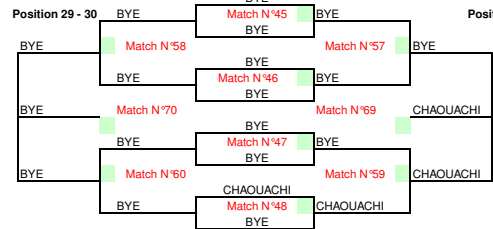

AFRICAN 14& UNDER CIRCUIT 2011

GIRLS MAIN DRAW

CAT SUPERVISOR: WALID GRITLI

Position 7 - 8

Position 5 - 6

Position 13 - 14

Position 9 - 10

Position 23 - 24

Position 21 - 22

Position 29 - 30

Position 25 - 26

Position 19 - 20

Position 3 - 4

Position 27 - 28

Position 11 - 12

Position 31 - 32

Position 15 - 16

AFRICAN CIRCUIT

14&U DOUBLES BOYS MAIN DRAW

Week of	City, Country	Tourn. ID	ITF Supervisor/Referee
04JULY	MARSA,TUN	TUNIS	WALID GRITLI

Rank	Player 1	Player 2	Opponent / Score
	IKHLEF BOUCHACHIA	AYMEN HASSEN	ALG ALG
2	BYE	BYE	IKHLEF/BOUCHACHIA
3	BYE	BYE	IKHLEF/BOUCHACHIA 61 76 4
4	ZOUARI GARSA	YESSINE JUNE	TUN TUN
5	DOUGAZ KHEDHER	AZIZ GHASSEN	TUN TUN
6	BYE	BYE	DOUGAZ/KHEDHER
7	BEN YOUSSEF KHALED	GHAITH SEIFELISLAM	TUN TUN
8	MAKHLOUF ABOUELKAC	CHERIF HATEM	EGY EGY
9	KILANI IHEB	SAMI SABRY MOHAMED	TUN EGY
10	GHDAMSI MEZGHENNI	WALID ISMAIL	TUN TUN
11	BYE	BYE	KILENI/IHEB SABRY 61 76 3
12	FAHED FARES	JENAH ALJENEHI	UAE UAE
13	BEN CHIKHA HENTATI	GHAITH MOHAMED	TUN TUN
14	KESRAOUI BEJIA	AHMED YESSINE	TUN TUN
15	BYE	BYE	KILENI/IHEB SABRY 62 64
16	KILANI MAJED		TUN