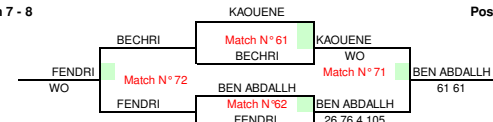

AFRICAN 14& UNDER CIRCUIT 2011

GIRLS MAIN DRAW

CAT SUPERVISOR: WALID GRITLI

Position 7 - 8

Position 5 - 6

Position 13 - 14

Position 9 - 10

Position 23 - 24

Position 21 - 22

Position 29 - 30

Position 25 - 26

Position 19 - 20

Position 3 - 4

Position 27 - 28

Position 11 - 12

Position 31 - 32

Position 15 - 16

AFRICAN CIRCUIT

14&U DOUBLES BOYS MAIN DRAW

Week of	City, Country	Tourn. ID	ITF Supervisor/Referee
04JULY	MARSA,TUN	TUNIS	WALID GRITLI

Rank	Player 1	Player 2	Opponent / Score
	IKHLEF BOUCHACHIA	AYMEN HASSEN	ALG ALG
2	BYE	BYE	IKHLEF/BOUCHACHIA
3	BYE	BYE	IKHLEF/BOUCHACHIA 61 76 4
4	ZOUARI GARSA	YESSINE JUNE	TUN TUN
5	DOUGAZ KHEDHER	AZIZ GHASSEN	TUN TUN
6	BYE	BYE	DOUGAZ/KHEDHER
7	BEN YOUSSEF KHALED	GHAITH SEIFELISLAM	TUN TUN
8	MAKHLOUF ABOUELKAC	CHERIF HATEM	EGY EGY
9	KILANI IHEB	SAMI SABRY MOHAMED	TUN EGY
10	GHDAMSI MEZGHENNI	WALID ISMAIL	TUN TUN
11	BYE	BYE	KILENI/IHEB SABRY 61 76 3
12	FAHED FARES	JENAH ALJENEHI	UAE UAE
13	BEN CHIKHA HENTATI	GHAITH MOHAMED	TUN TUN
14	KESRAOUI BEJIA	AHMED YESSINE	TUN TUN
15	BYE	BYE	KILENI/IHEB SABRY 62 64
16	KILANI MAJED		TUN