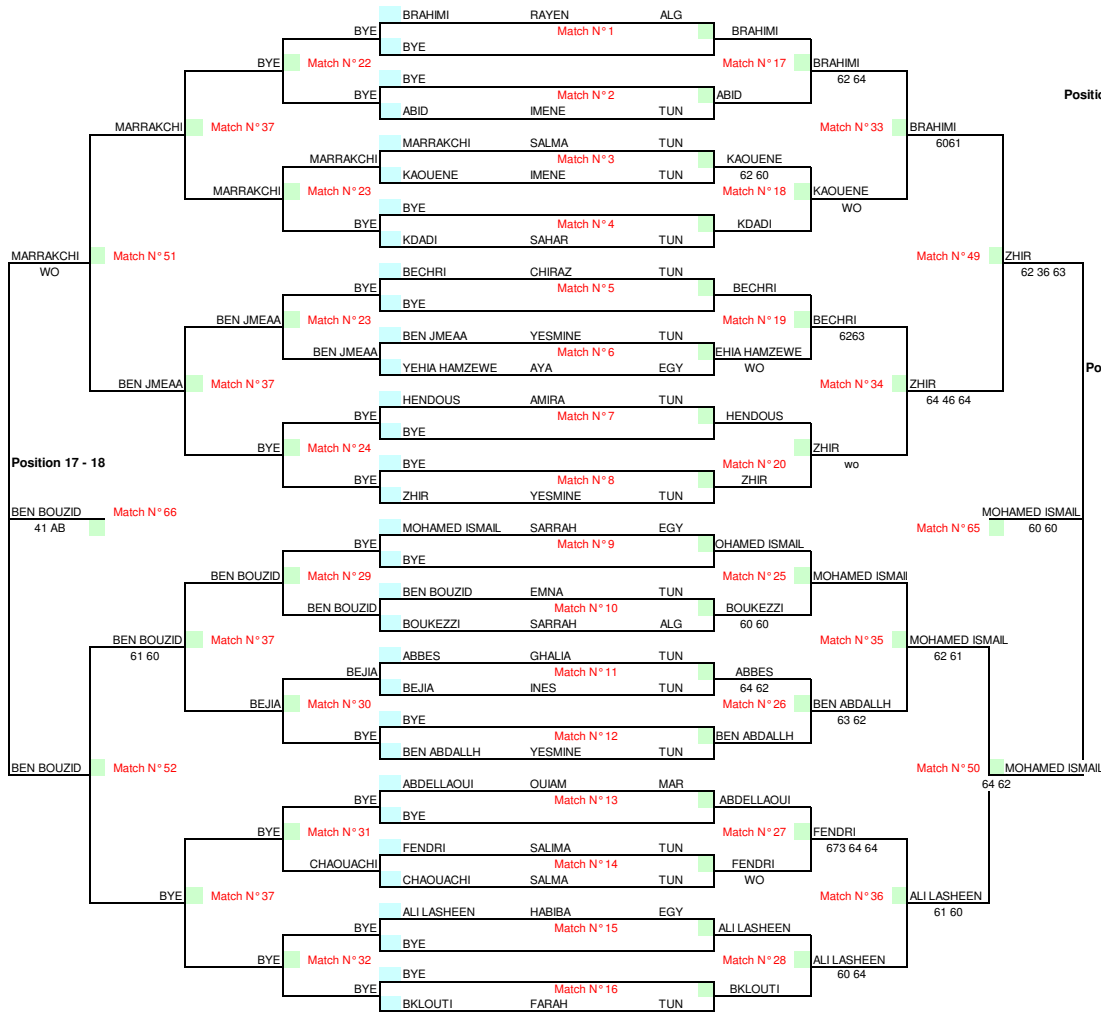

AFRICAN 14& UNDER CIRCUIT 2011

GIRLS MAIN DRAW

CAT SUPERVISOR: WALID GRITLI

Position 7 - 8

Position 5 - 6

Position 13 - 14

Position 9 - 10

Position 23 - 24

Position 21 - 22

Position 29 - 30

Position 25 - 26

Position 19 - 20

Position 3 - 4

Position 27 - 28

Position 11 - 12

Position 31 - 32

Position 15 - 16

AFRICAN CIRCUIT

14&U DOUBLES BOYS MAIN DRAW

Week of	City, Country	Tourn. ID	ITF Supervisor/Referee
04JULY	MARSA,TUN	TUNIS	WALID GRITLI

Rank	Player 1	Player 2	Opponent / Score
	IKHLEF BOUCHACHIA	AYMEN HASSEN	ALG ALG
2	BYE	BYE	IKHLEF/BOUCHACHIA
3	BYE	BYE	IKHLEF/BOUCHACHIA 61 76 4
4	ZOUARI GARSA	YESSINE JUNE	TUN TUN
5	DOUGAZ KHEDHER	AZIZ GHASSEN	TUN TUN
6	BYE	BYE	DOUGAZ/KHEDHER
7	BEN YOUSSEF KHALED	GHAITH SEIFELISLAM	TUN TUN
8	MAKHLOUF ABOUELKAC	CHERIF HATEM	EGY EGY
9	KILANI IHEB	SAMI SABRY MOHAMED	TUN EGY
10	GHDAMSI MEZGHENNI	WALID ISMAIL	TUN TUN
11	BYE	BYE	KILENI/IHEB SABRY 61 76 3
12	FAHED FARES	JENAH ALJENEHI	UAE UAE
13	BEN CHIKHA HENTATI	GHAITH MOHAMED	TUN TUN
14	KESRAOUI BEJIA	AHMED YESSINE	TUN TUN
15	BYE	BYE	KILENI/IHEB SABRY 62 64
16	KILANI MAJED		TUN