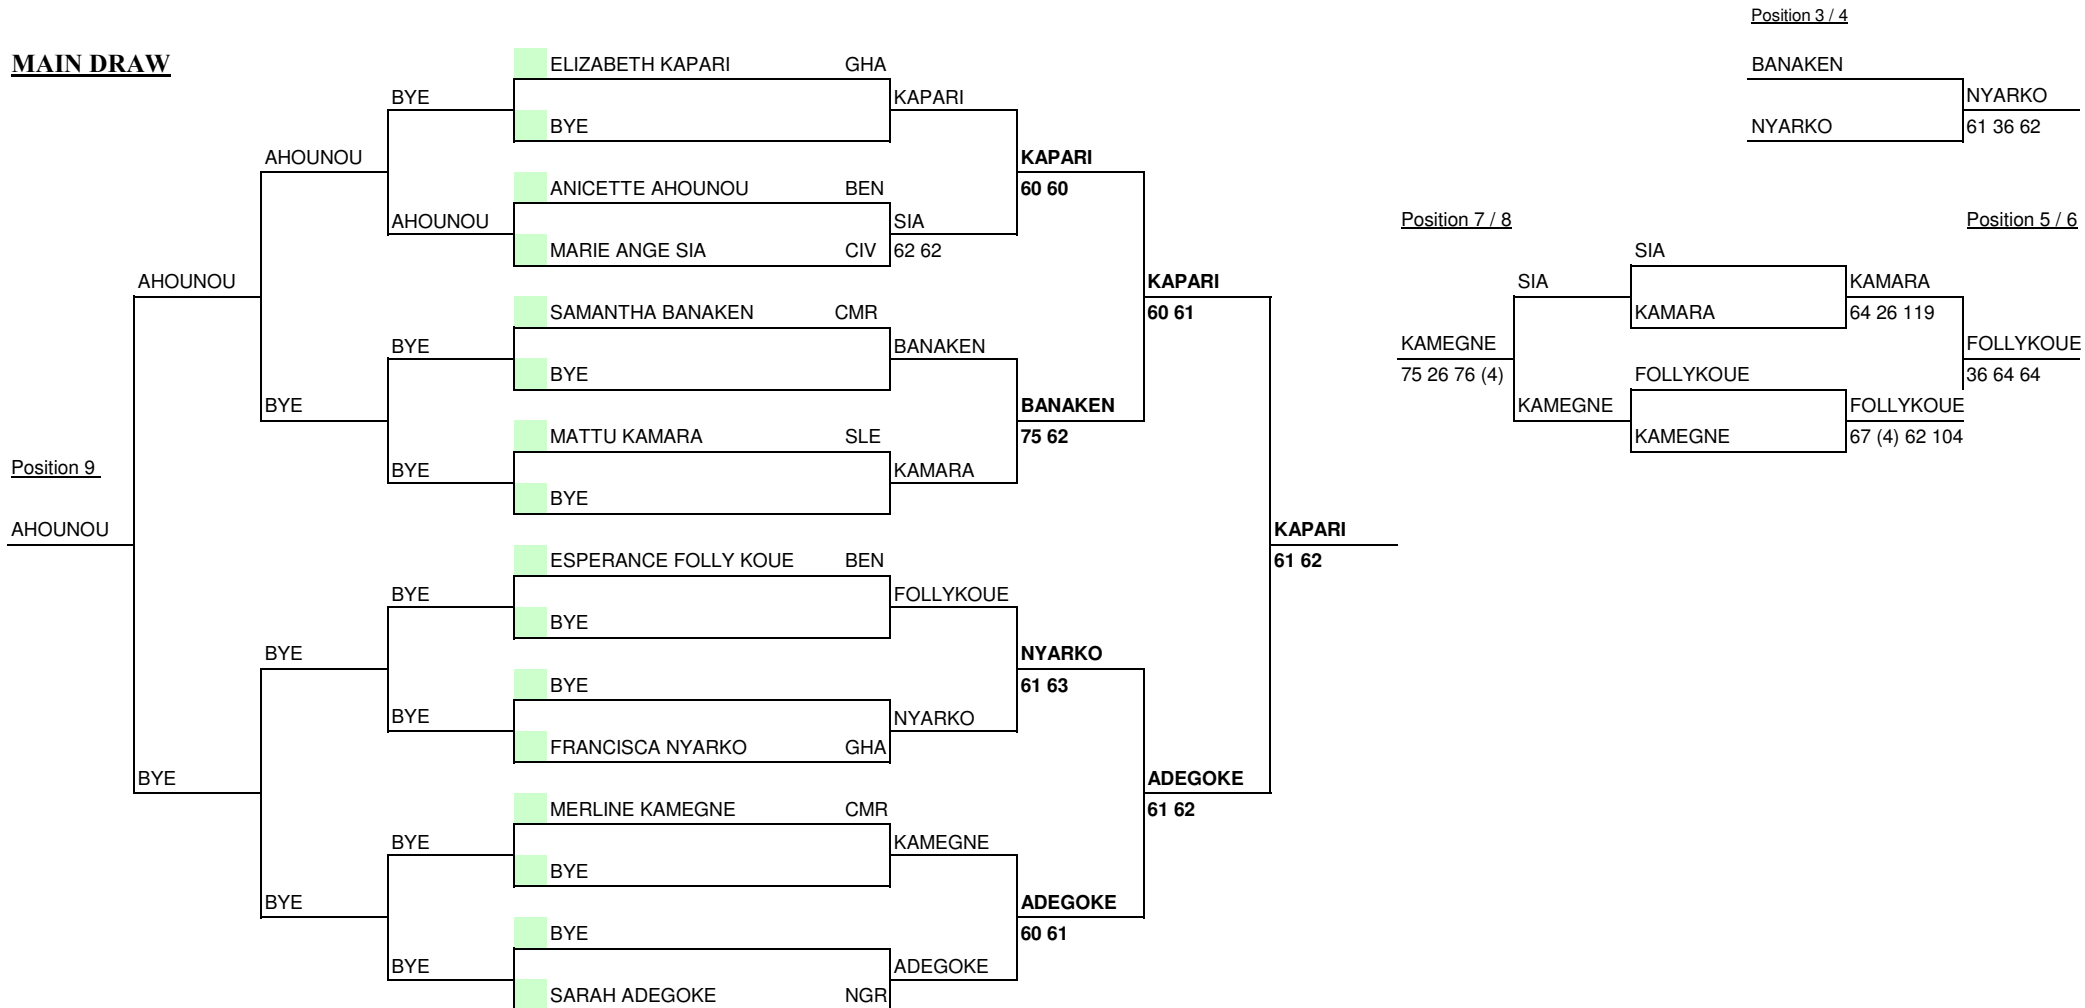

Group C:

No	Name of player	Country	1	2	3	4	5	Matches	Sets	Gammes	Position
1	FRANCISCA NYARKO	GHA		61 62	61 61	60 61	61 60	4	8	48	1
2	ANICETTE AHOUNOU	BEN	16 26		36 36	63 63	57 60 62	2	4	38	3
3	MATTU KAMARA	SLE	16 16	63 63		61 63	75 62	3	6	39	2
4	SOKONA KEITA	MLI	06 16	36 36	16 36		64 75	1	2	24	4
5	CORALIE NGUEMA	GAB	16 06	75 06 26	57 26	46 57		0	1	26	5

Group D:

No	Name of player	Country	1	2	3	4	Matches	Sets	Gammes	Position
1	SARAH ADEGOKE	NGR		61 62	60 60	61 61	3	6	36	1
2	ROSEMARY OWUSU	GHA	16 26		75 63	64 46 67 (5)	1	3	33	3
3	ADJERE AFO	TOG	06 06	57 36		36 16	0	0	12	4
4	MERLINE KAMEGNE	CMR	16 16	46 64 76 (5)	63 61		1	2	22	2

ITF/CAT WEST & CENTRAL AFRICAN JUNIOR CHAMPIONSHIPS 2011

24-30 January

Winneba, Ghana

Girls 14U

MAIN DRAW