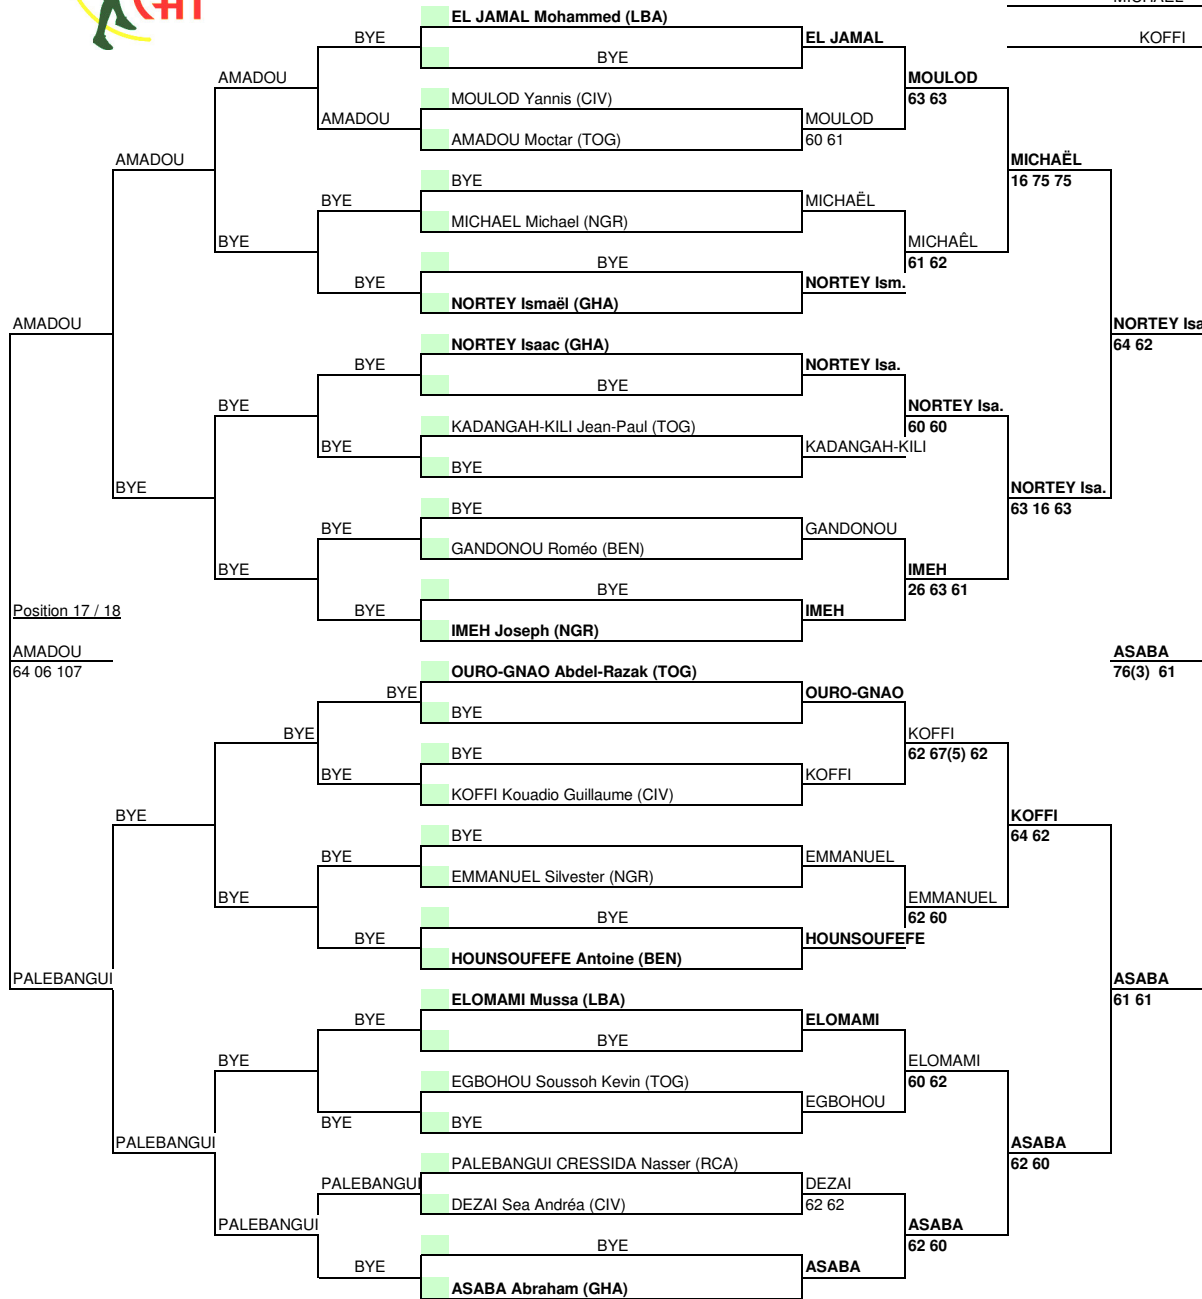

CAT 14 & Under Circuit BOYS SINGLES

CAT Representative

Tournament Director
KPANDJA Ichen

ITF - CAT Referee
Essi DJEHA-AKUE I E