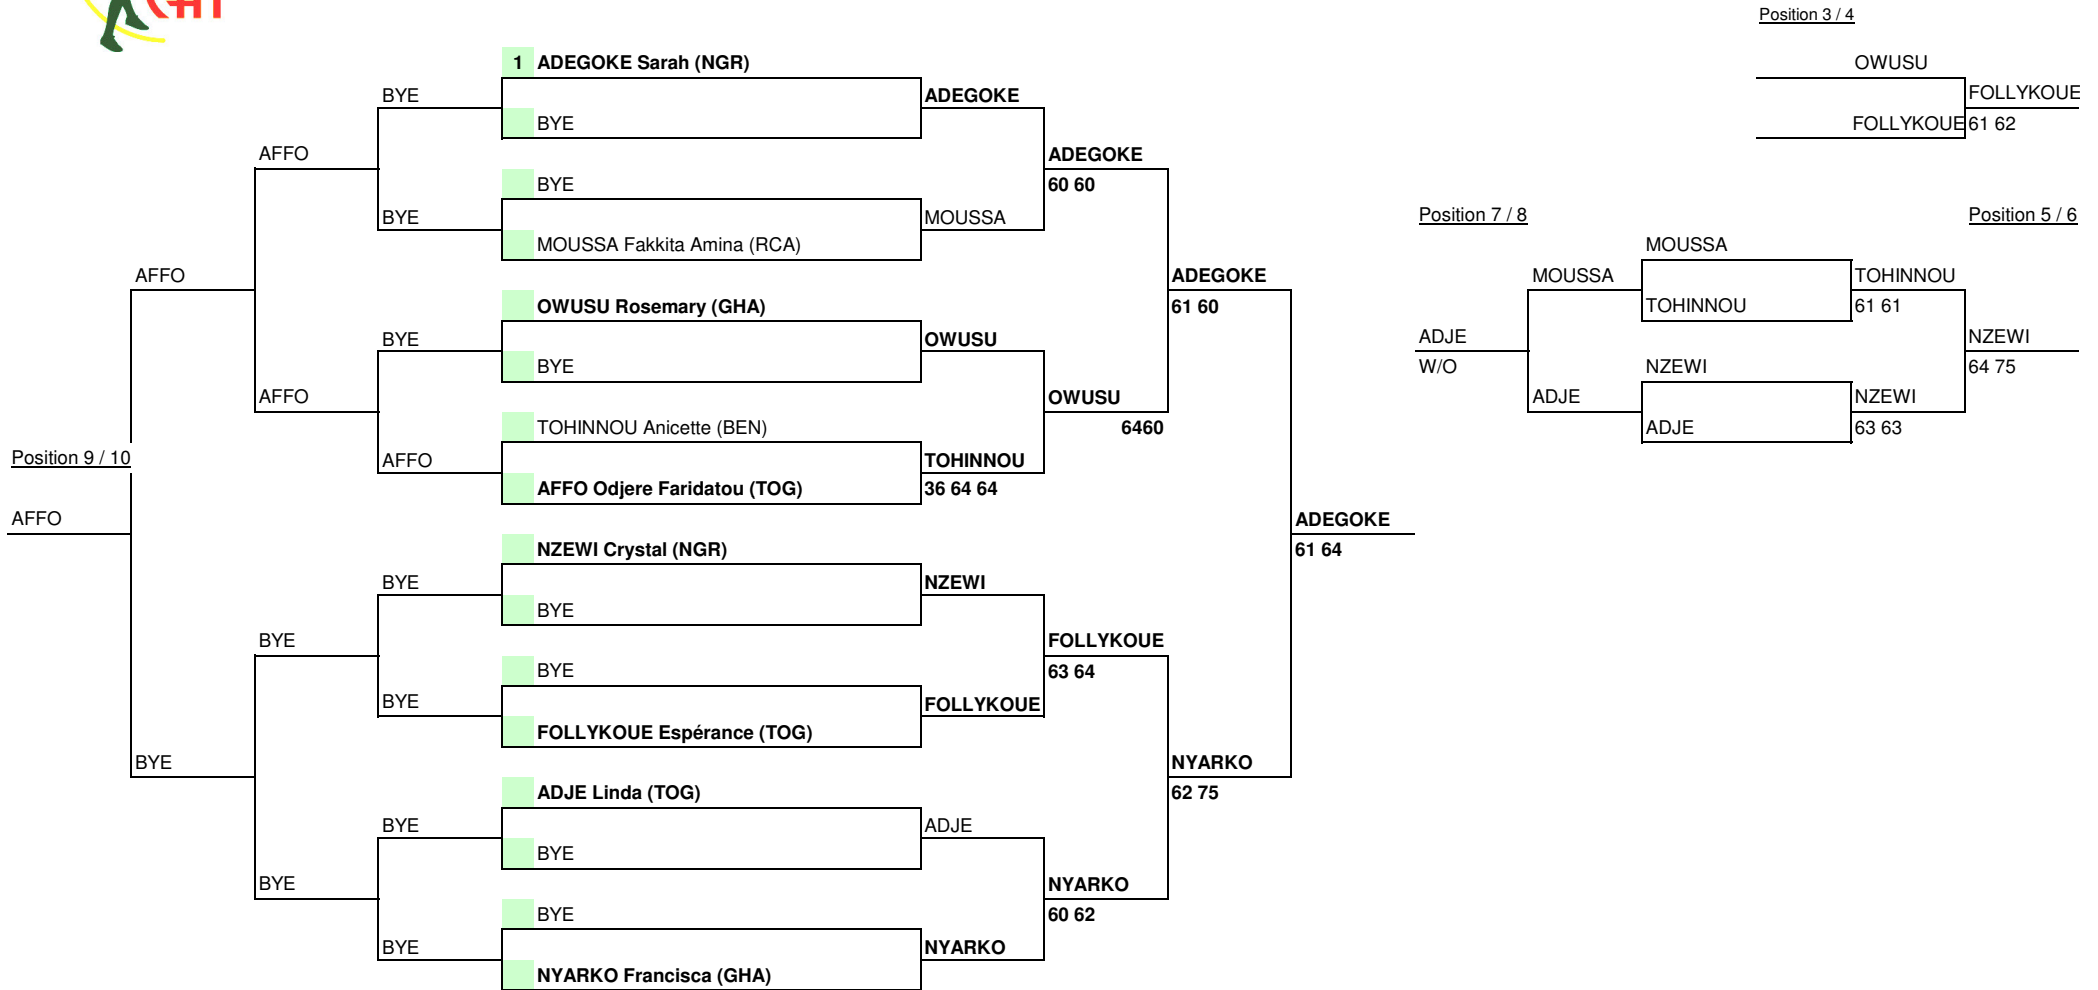

CAT 14 & Under Circuit BOYS SINGLES

CAT Representative

Tournament Director
KPANDJA Ichen

ITF - CAT Referee
Essi DJEHA-AKUE I E

CAT 14 & Under Circuit GIRLS

CAT Representative

Tournament Director
KPANDJA Tchein

CAT Referee
Essi DJEHA-AKUETE

CAT 14 & Under Circuit

Week of	City, Country	Zone	Tourn. ID
1			
2			
3			
4			
5			
6			
7			
8			
9			
10			
11			
12			
13			
14			
15			
16			

Acc. Ranking	#	Seeded teams	#	Alternates	Replacing
Rkg Date	1		1		
Top DA					
Last DA	2		2		
Seed ranking	3		3		
Rkg Date					
Top seed	4		4		
Last seed					