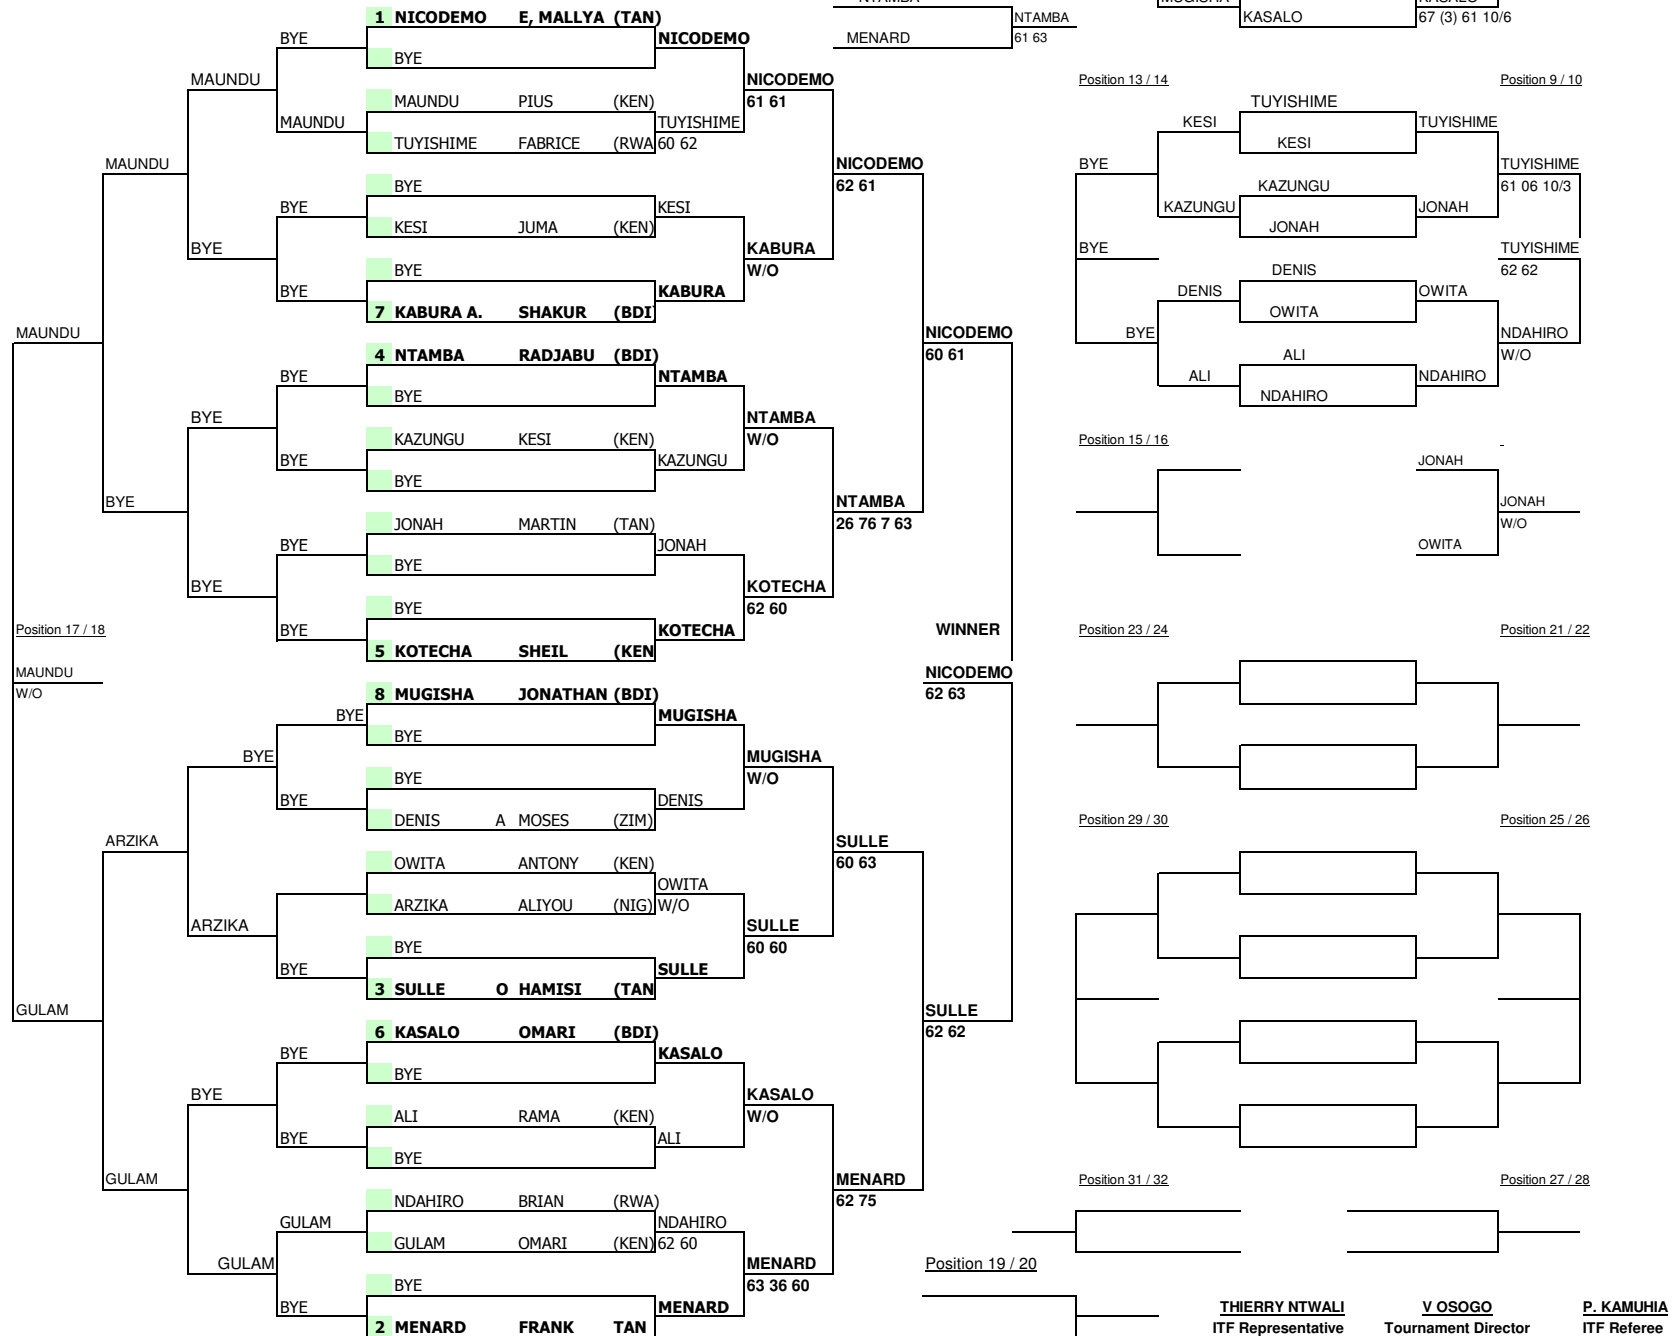

ITF / CAT AFRICAN JUNIOR CIRCUIT

8TH-11TH AUG 2013 , NAIROBI , KENYA

BOYS SINGLES 14- LEG 1

ITF /CAT AFRICAN JUNIOR CIRCUIT

8TH-11TH AUGUST 2013

NAIROBI , KENYA

GIRLS 14 AND UNDER- LEG 1

THIERRY NTWALI
ITF Representative