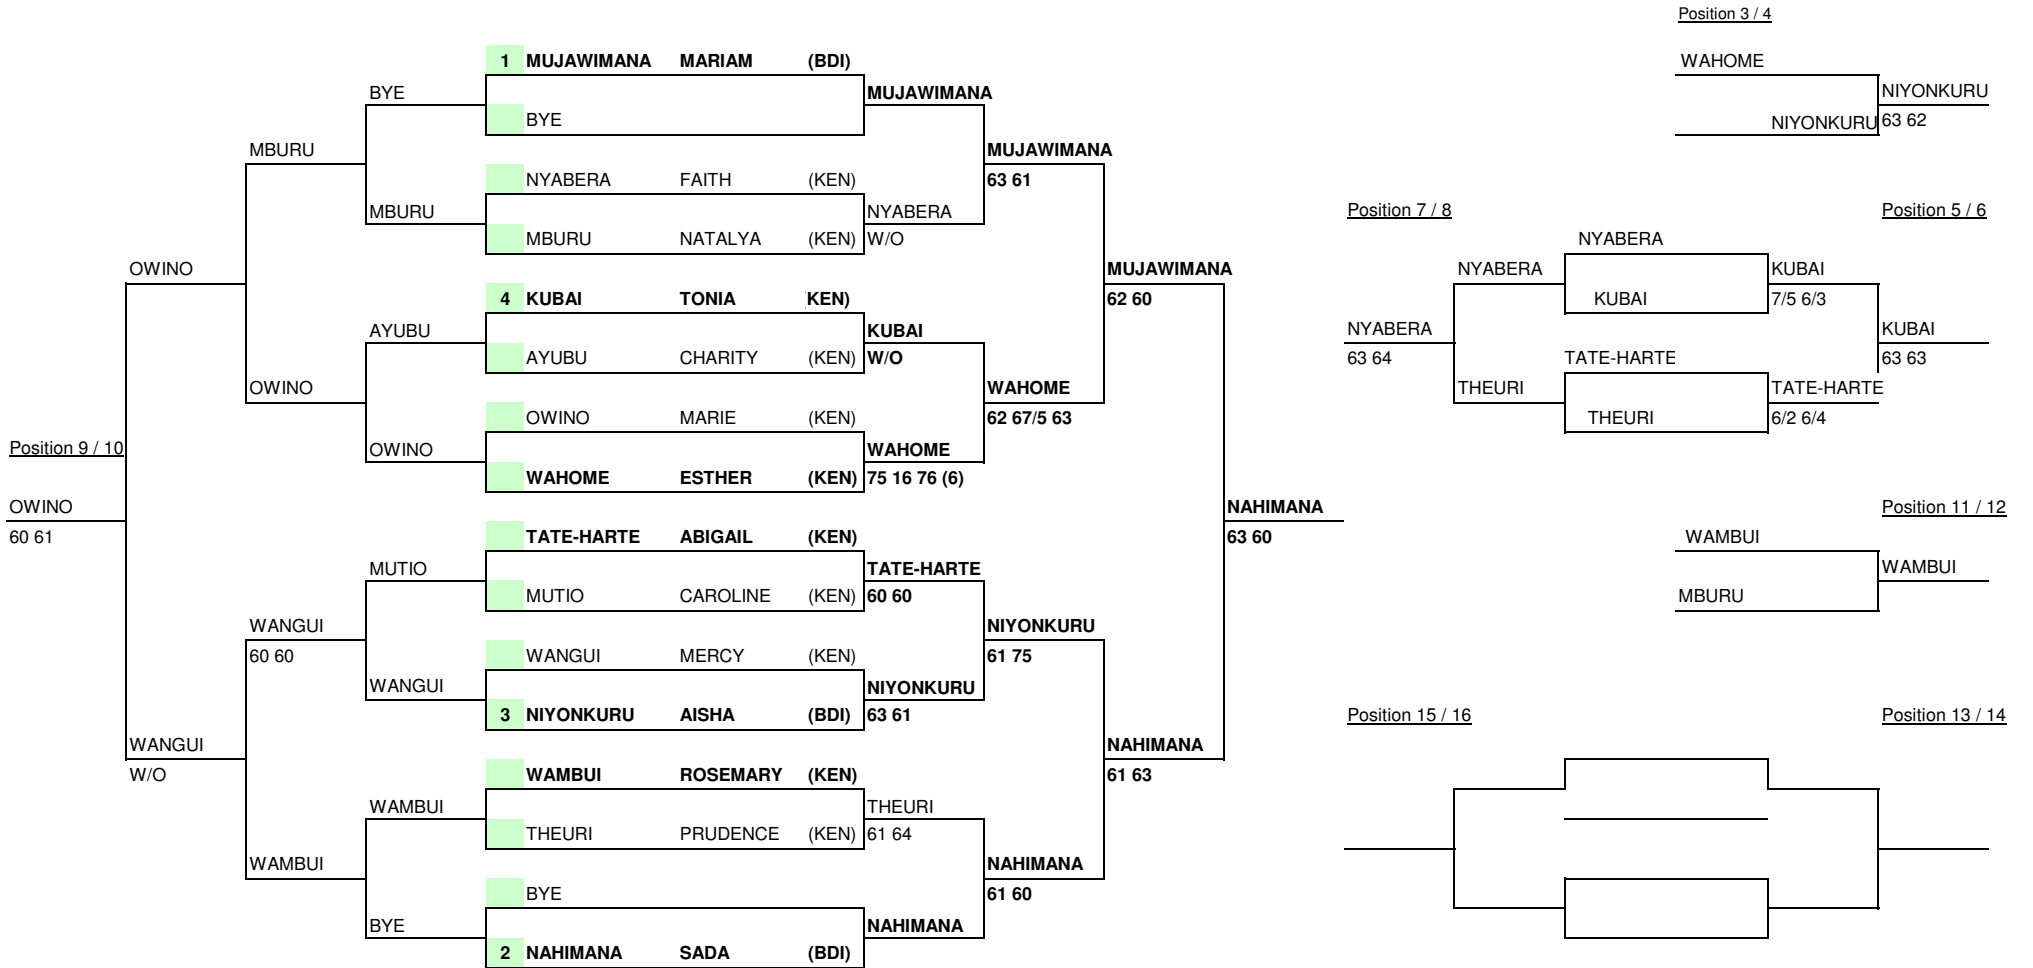

ITF / CAT AFRICAN JUNIOR CIRCUIT

8TH-11TH AUG 2013 , NAIROBI , KENYA

BOYS SINGLES 14- LEG 1

ITF /CAT AFRICAN JUNIOR CIRCUIT

8TH-11TH AUGUST 2013

NAIROBI , KENYA

GIRLS 14 AND UNDER- LEG 1

THIERRY NTWALI
ITF Representative

V OSOGO
Tournament Director

PATRICK KAMUHIA
ITF Referee

ITF CAT AFRICAN JUNIOR CIRCUIT

BOYS DOUBLES 14

Week of **6TH AUGUST** City, Country **NAIROBI, KENYA** Zone **EA** Tourn. ID ITF Referee **PATRICK KAMI**