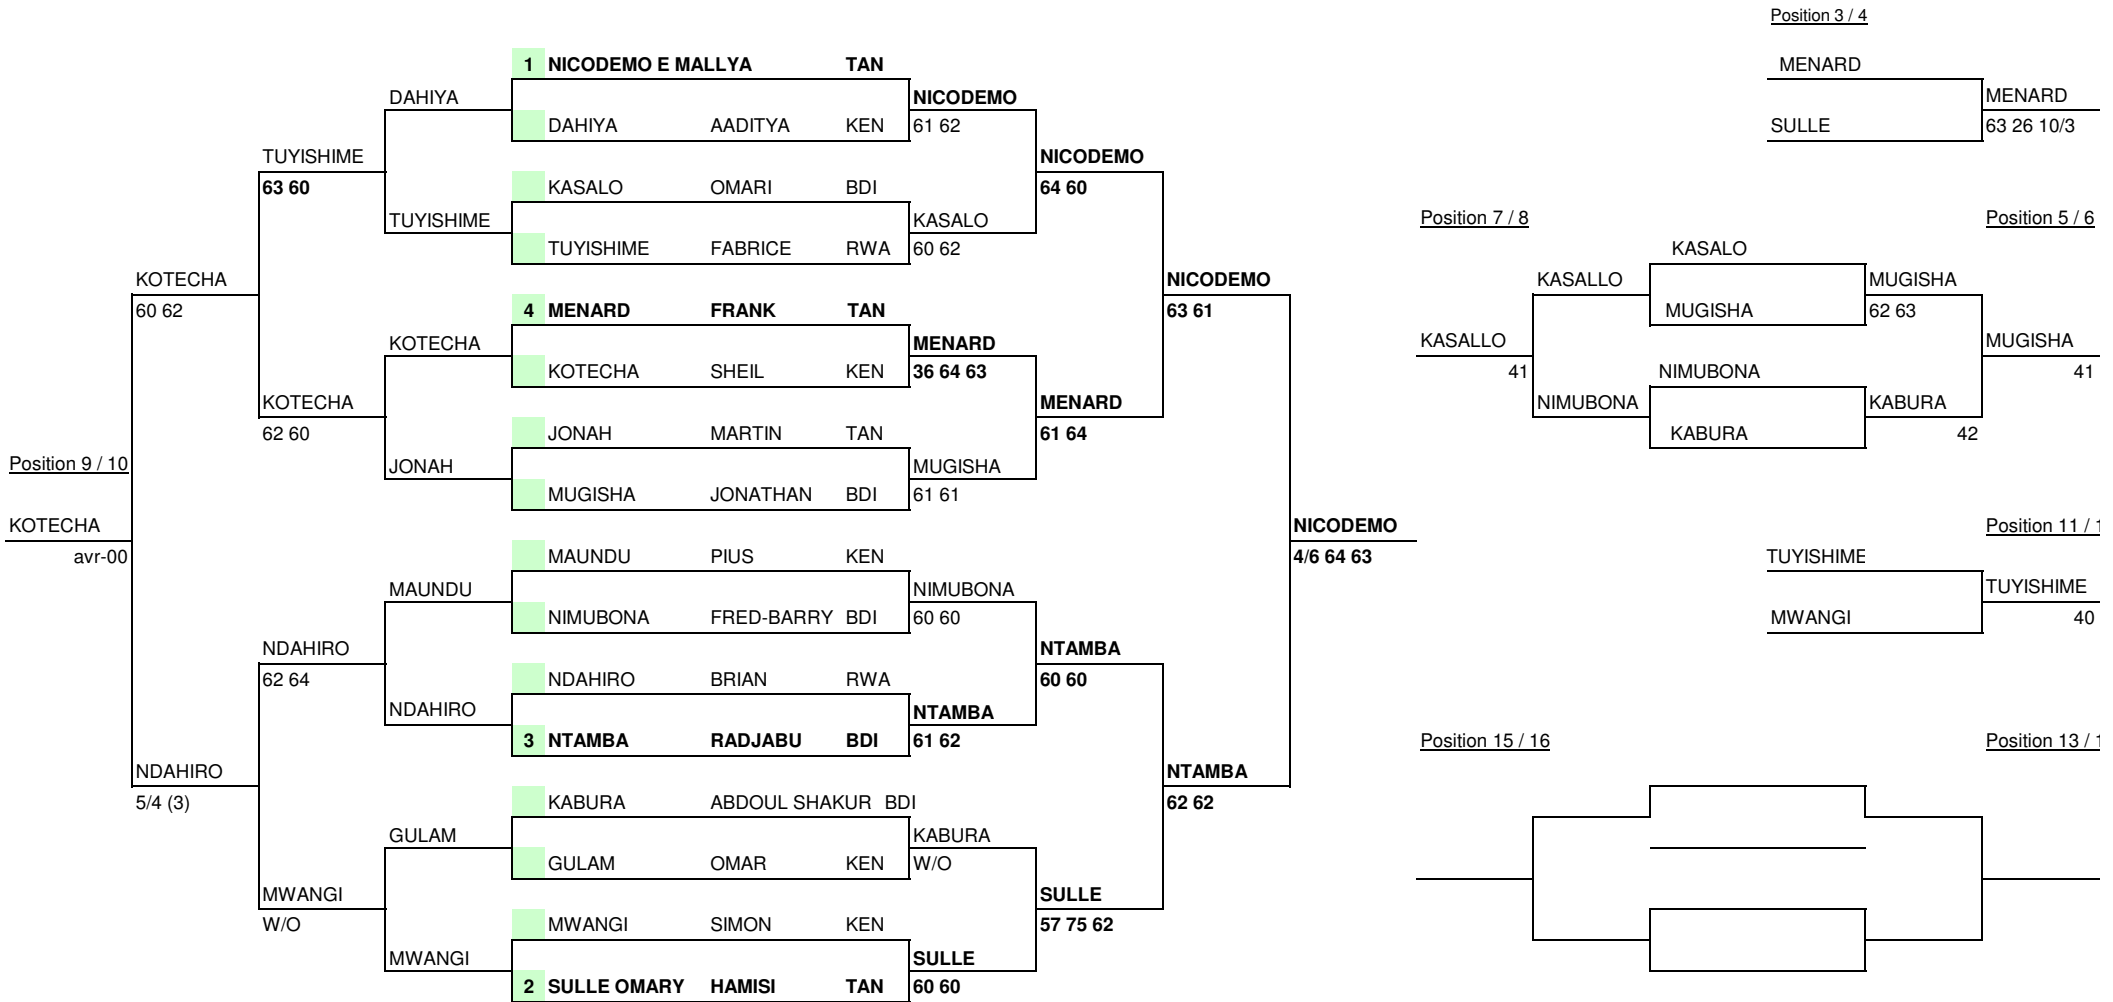

ITF /CAT AFRICAN JUNIOR CIRCUIT

12TH-15TH AUGUST 2013

NAIROBI , KENYA

BOYS 14 AND UNDER- LEG 2

THIERRY NTWALI
ITF Representative

V OSOGO
Tournament Director

PATRICK KAMUHI
ITF Referee

ITF /CAT AFRICAN JUNIOR CIRCUIT

Week of **12TH AUGUST** City, Country **NAIROBI, KENYA** Zone **EA** Tourn. ID **PATRICK KAMI** ITF Referee

St.	Rank	Seed	Family Name	First name	Nationality	2nd Round	Semifinals	Final	Winners
1		1	NTAMBA	RAJABU	BDI				
			KASALO	OMARI	BDI				
2			BYE				NTAMBA/KASALO		
3			SULLE	OMARY	TAN				
			JONAH	MARTIN	TAN				
4			MUGISHA	JONATHAN	BDI				
			KOTECHA	SHEIL	KEN	MUGISHA/KOTECHA 64 62			
5			KABURA	A SHAKUR	BDI				
			UBUMWE	KARIM	BDI				
6			NDAHIRO	BRIAN	RWA				
			TUYISHIME	FABRICE	RWA	KABURA/UBUMWE 76 (5) 76 (6)			
7			NIMUBONA	FRED-BAR	BDI				
			MWANGI KINU	SIMON	KEN				
8		2	NICODEMO	MALLYA	TAN				
			MENARD	FRANK	TAN	NICODEMO/MENARD 61 61			
							NICODEMO/MENARD 60 62		
								NTAMBA /KASALO 61 62	
								NTAMBA/KASALO 63 63	