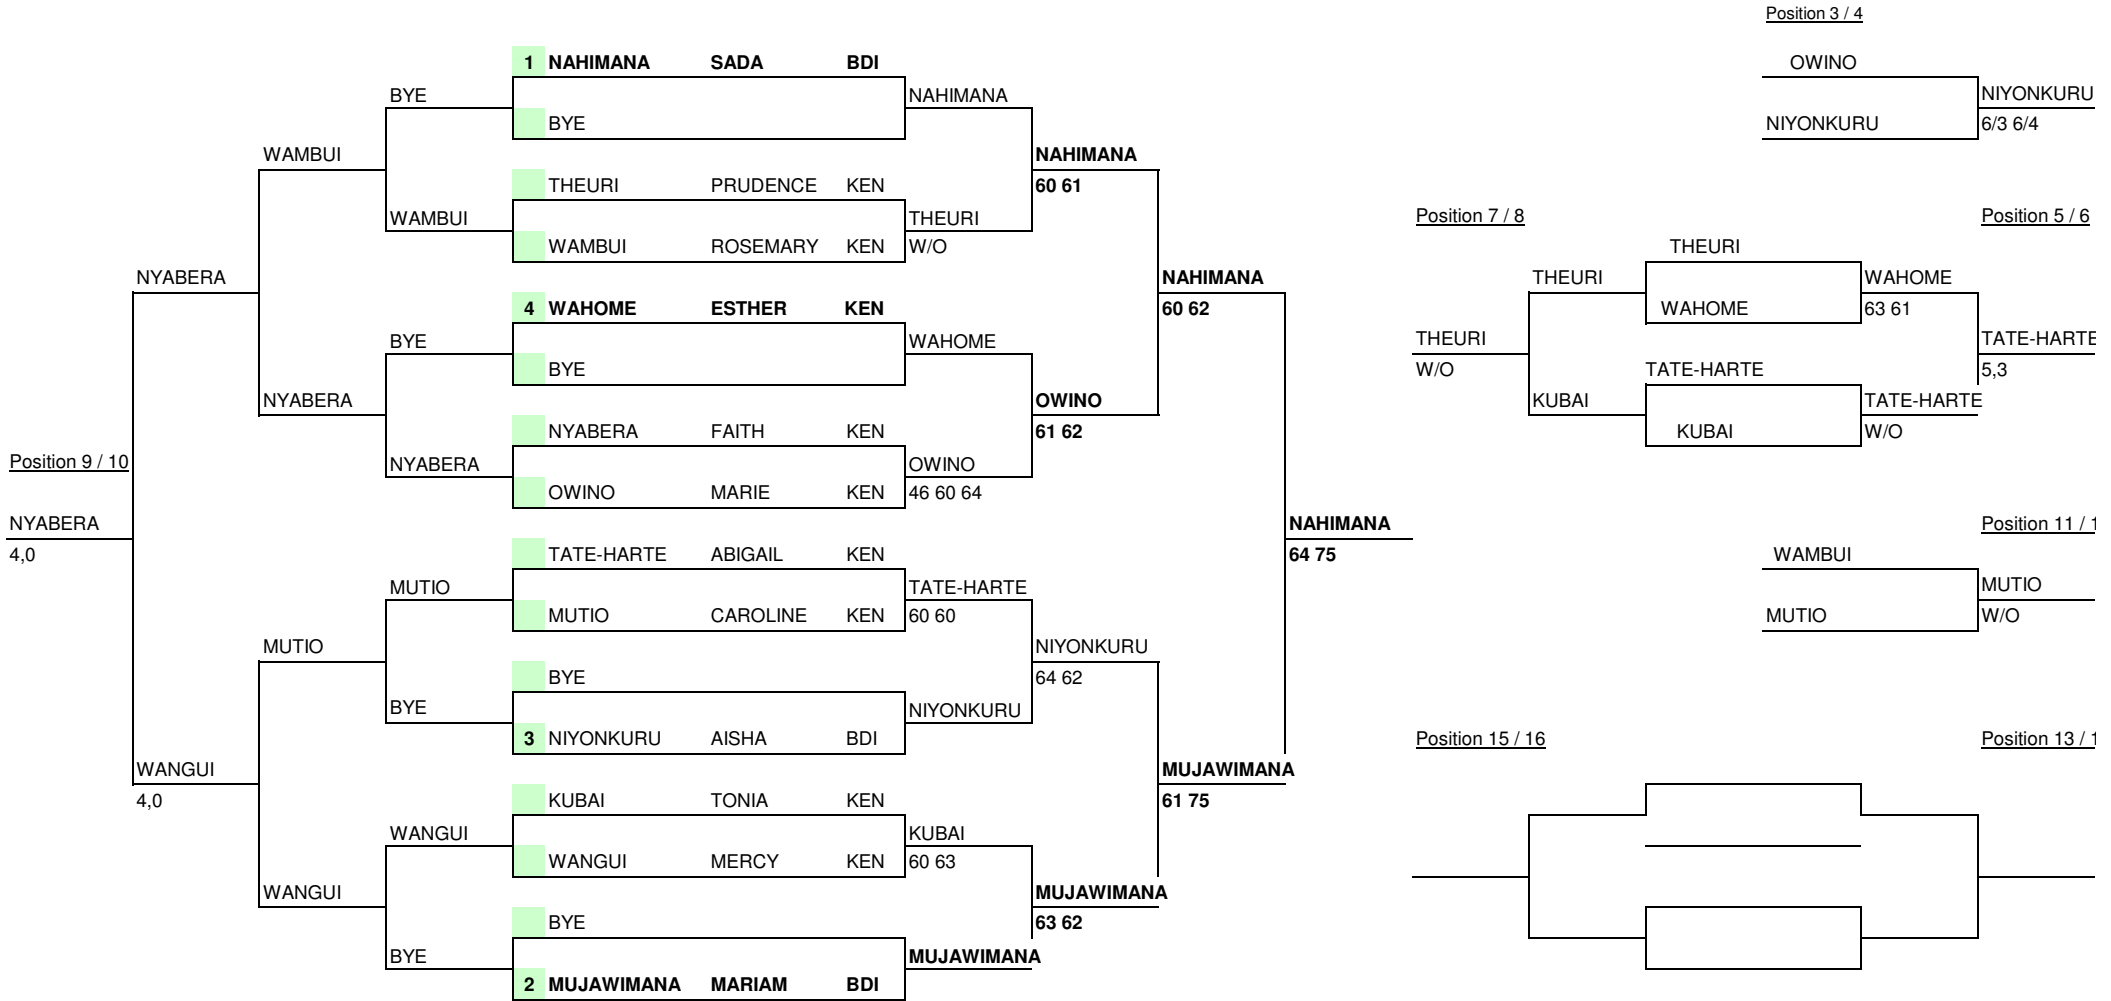

ITF /CAT AFRICAN JUNIOR CIRCUIT

12TH-15TH AUGUST 2013

NAIROBI , KENYA

BOYS 14 AND UNDER- LEG 2

THIERRY NTWALI
ITF Representative

V OSOGO
Tournament Director

PATRICK KAMUHI
ITF Referee

ITF /CAT AFRICAN JUNIOR CIRCUIT

12TH-15TH AUGUST 2013

NAIROBI , KENYA

GIRLS 14 AND UNDER- LEG 2

THIERRY NTWALI
ITF Representative

V OSOGO
Tournament Director

PATRICK KAMUHIA
ITF Referee

ITF CAT AFRICAN JUNIOR CIRCUIT

BOYS DOUBLES 14- 2ND LEG

Week of **12TH AUGUST** City, Country **NAIROBI, KENYA** Zone **EA** Tourn. ID **PATRICK KAMI** ITF Referee

St.	Rank	Seed	Family Name	First name	Nationality	2nd Round	Semifinals	Final	Winners
1		1	NTAMBA	RAJABU	BDI				
			KASALO	OMARI	BDI				
2			BYE				NTAMBA/KASALO		
3			SULLE	OMARY	TAN				
			JONAH	MARTIN	TAN				
4			MUGISHA	JONATHAN	BDI				
			KOTECHA	SHEIL	KEN	MUGISHA/KOTECHA 64 62			
5			KABURA	A SHAKUR	BDI				
			UBUMWE	KARIM	BDI				
6			NDAHIRO	BRIAN	RWA				
			TUYISHIME	FABRICE	RWA	KABURA/UBUMWE 76 (5) 76 (6)			
7			NIMUBONA	FRED-BAR	BDI				
			MWANGI KINU	SIMON	KEN				
8		2	NICODEMO	MALLYA	TAN				
			MENARD	FRANK	TAN	NICODEMO/MENARD 61 61			
							NICODEMO/MENARD 60 62		
								NTAMBA /KASALO 61 62	
								NTAMBA/KASALO 63 63	