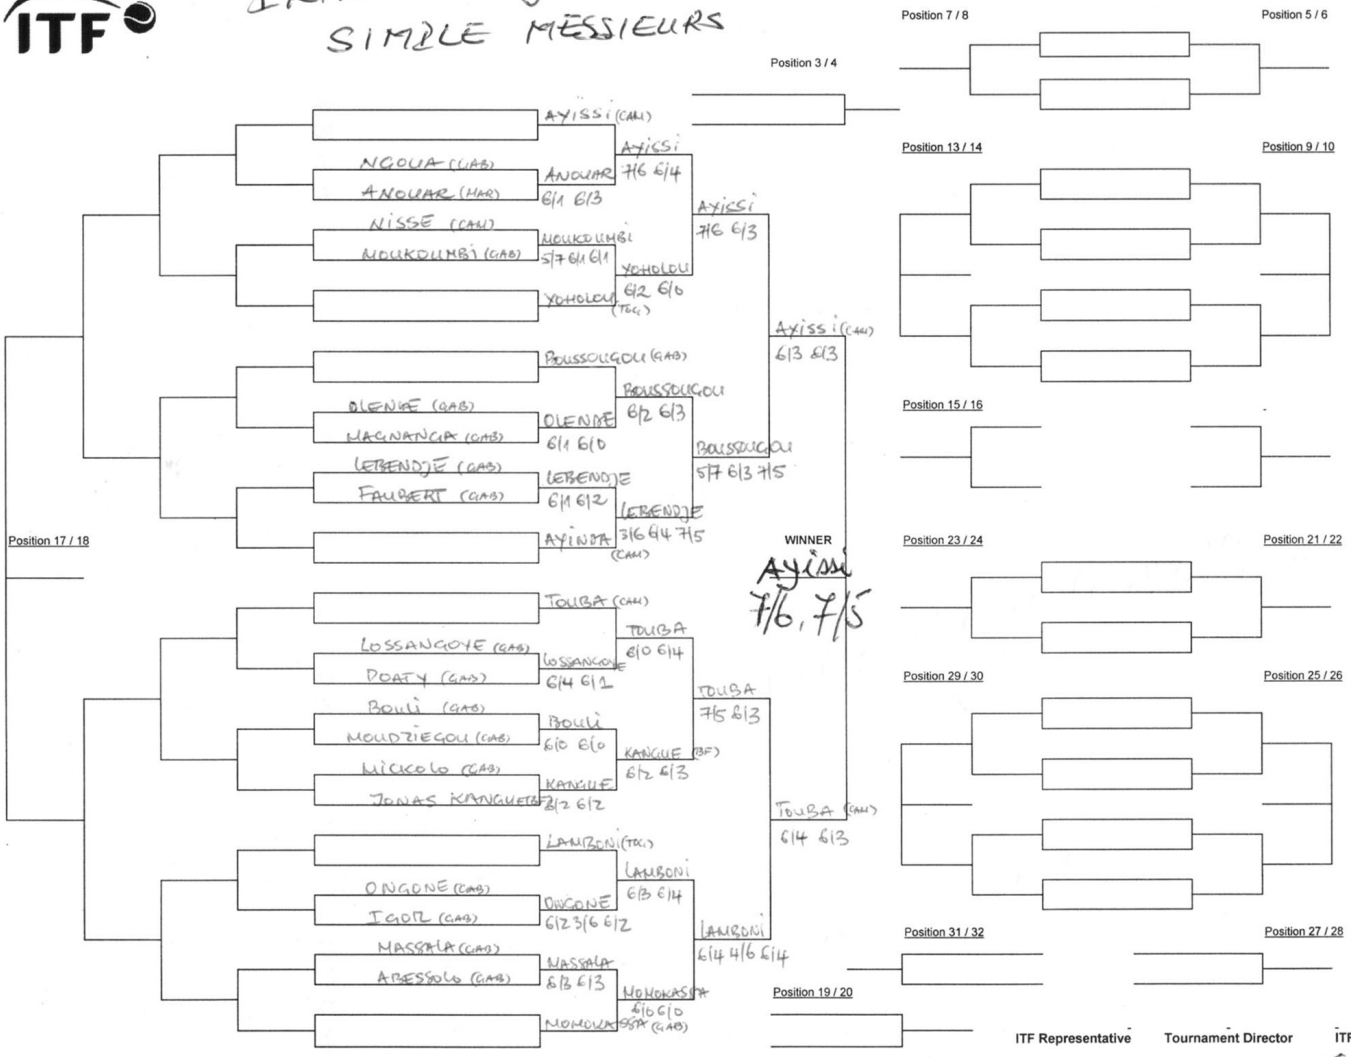

PRIZE MONGE LIKOUILL SIMPLE MESSIEURS

2011

Recd
SAD

Prize Money Libreville 2011 Double Messieurs

ITF Junior Circuit

Week of	City, Country	Zone	Tour. ID	ITF Referee
---------	---------------	------	----------	-------------

St.	Rank	Seed	Family Name	First name	Nationality	2nd Round	Semifinals	Final	Winners
1									
2						TOUBA/AYISSI			
3			MOUKOUNBI/MASSALA				TOUBA/AYISSI 6/2 6/1		
4			TAUBERT/MOUZIEGOU			MOUKOUNBI/MASSALA 6/0 6/0			
5			DONGONE/DOATY					TOUBA/AYISSI 6/2 6/2	
6			BOUSSOUROU/LEBENJE			BOUSSOUROU/LEBENJE 6/4 6/2			
7		7					BOUSSOUROU/LEBENJE 6/4 6/2		
8						JONAS/YOHOLDU			
9		6							AYINDA/LANBONI 1/6 6/2 (10/8)
10						NONOKASSA/SANKARA			
11							NONOKASSA/SANKARA 6/3 6/3		
12						BOULI/LOSSANGOYE			
13		5	OLENDE/ANOUAR					AYINDA/LANBONI 7/6 6/3	
14			ABESSOLD/MACINANGA			OLENDE/ANOUAR 6/0 6/3			
15							AYINDA/LANBONI 7/6 6/3		
16						AYINDA/LANBONI			

Acc. Ranking	#	Seeded teams	#	Alternates	Replacing	Draw date/time:
Rkg Date	1		1			Last Accepted team
Top DA	2		2			Player representatives
Last DA	3		3			
Seed ranking	4		4			ITF Referee's signature
Rkg Date						
Top seed						
Last seed						