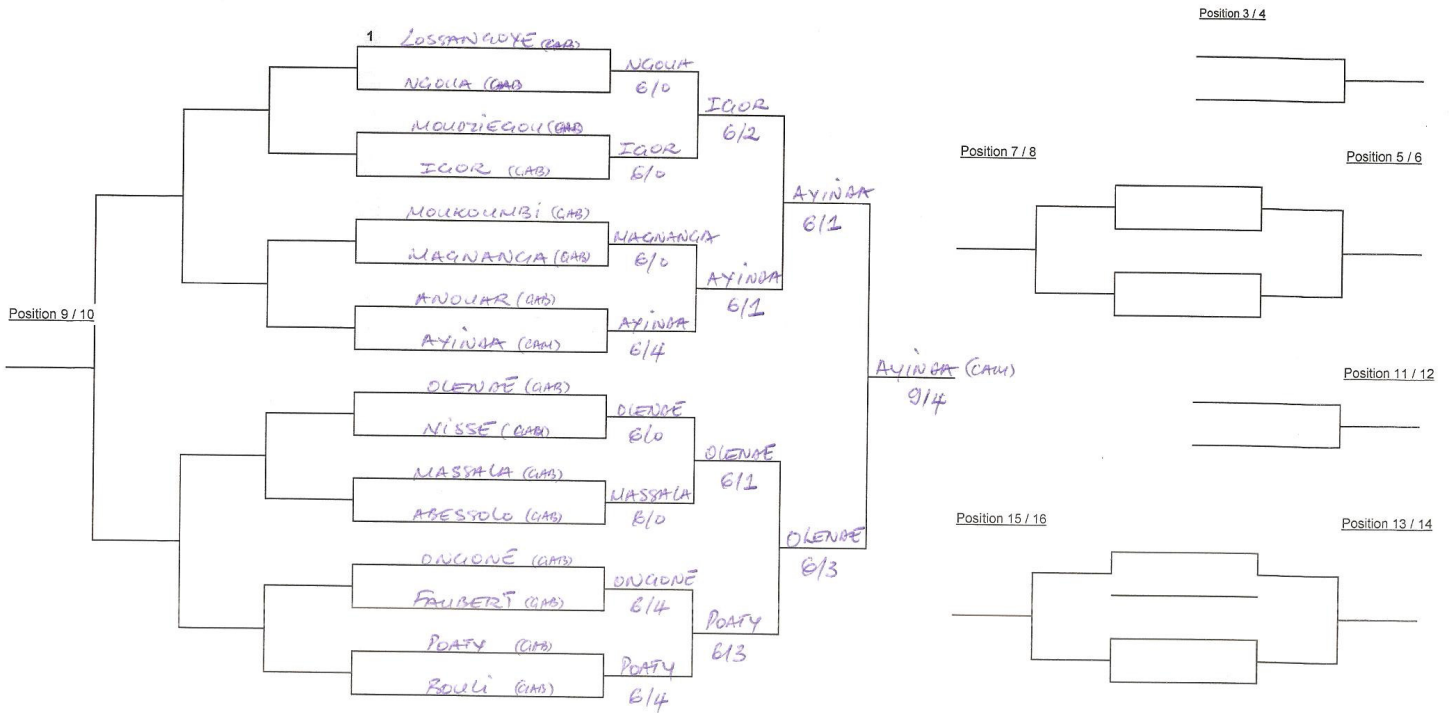

Prize Money Libreville 2011 Double Messieurs

ITF Junior Circuit

Week of	City, Country	Zone	Tour. ID	ITF Referee

St.	Rank	Seed	Family Name	First name	Nationality	2nd Round	Semifinals	Final	Winners
1									
2						TOUBA/AYISSI			
3			MOUKOUNBI/MASSALA				TOUBA/AYISSI 6/2 6/1		
4			TAUBERT/MOUZIEGOU			MOUKOUNBI/MASSALA 6/0 6/0			
5			DONGONE/DOATY					TOUBA/AYISSI 6/2 6/2	
6			BOUSSOUROU/LEBENJE			BOUSSOUROU/LEBENJE 6/4 6/2			
7		7					BOUSSOUROU/LEBENJE 6/4 6/2		
8						JONAS/YOHOLDU			
9		6							AYINDA/LANBONI 1/6 6/2 (10/8)
10						NONOKASSA/SANKARA			
11							NONOKASSA/SANKARA 6/3 6/3		
12						BOULI/LOSSANGOYE			
13		5	OLENDE/ANOUAR					AYINDA/LANBONI 7/6 6/3	
14			ABESSOLD/MACINANGA			OLENDE/ANOUAR 6/0 6/3			
15							AYINDA/LANBONI ~~7/6 6/3~~		
16						AYINDA/LANBONI			

Acc. Ranking	#	Seeded teams	#	Alternates	Replacing	Draw date/time:
Rkg Date	1		1			Last Accepted team
Top DA	2		2			Player representatives
Last DA	3		3			
Seed ranking	4		4			ITF Referee's signature
Rkg Date						
Top seed						
Last seed						

Le juge Arbitre
Paul
SANO Paul de la Cour

PRIZE MONEY LIBREVILLE 2011 CONSOLANTE

ITF Representative

Tournament Director

NSENG NSENG-ENGOTANG

ITF Referee

Paul de la Coste
ST Paul de la Coste