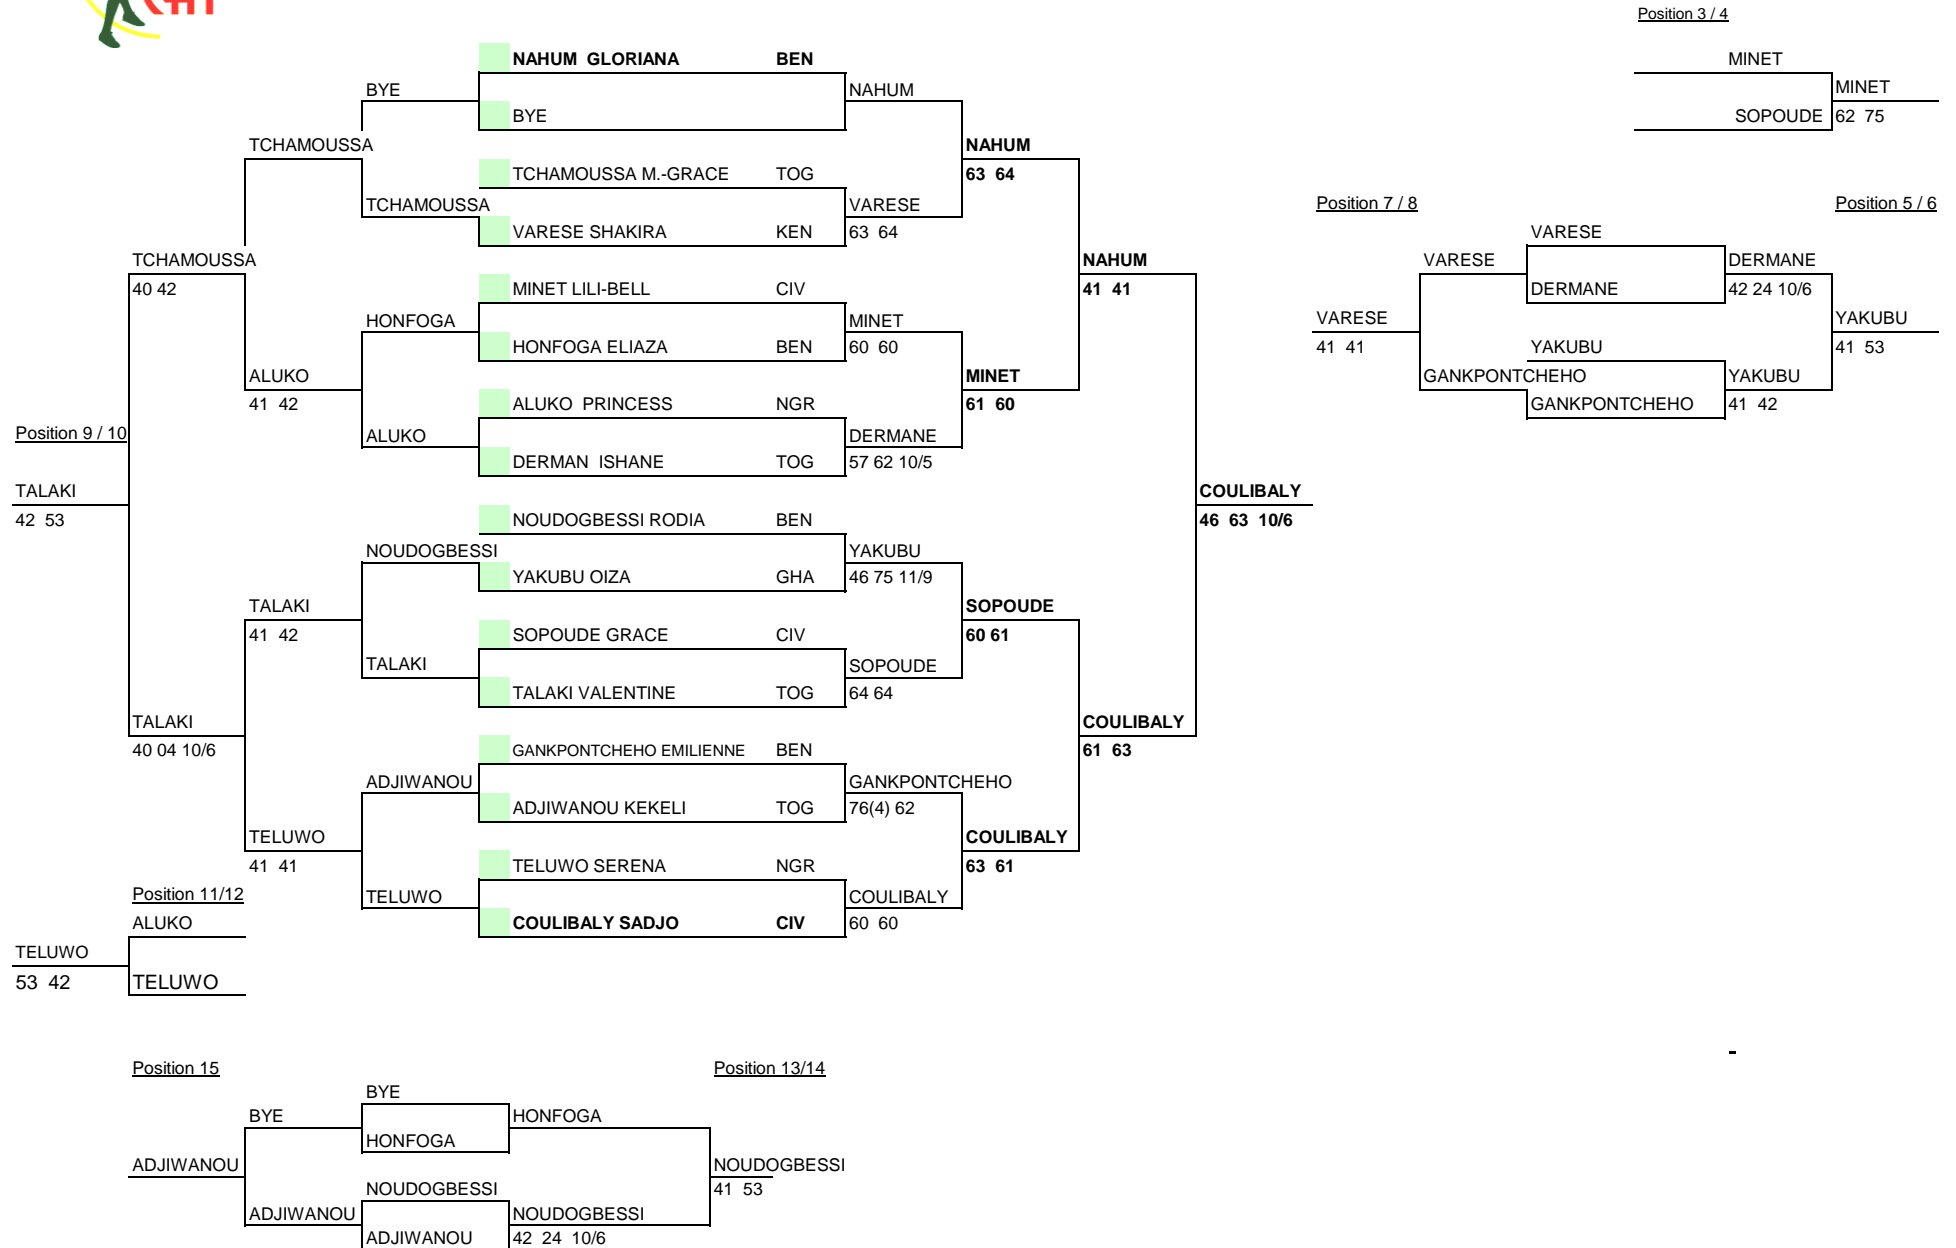

CAT 14 & Under Circuit

BOYS

TOURNOI 1

CAT 14 & Under Circuit

GIRLS

CAT REFEREE
Essi DJEHA AKUETE

CAT 14 & Under Circuit

Week of	City, Country	Zone	Tourn. ID	ITF Referee
1				
2				
3				
4				
5				
6				
7				
8				
9				
10				
11				
12				
13				
14				

CAT 14 & Under Circuit

Week of _____ City, Country _____ Zone _____ Tourn. ID _____ ITF Referee _____

St.	Rank	Seed	Family Name	First name	Nationality	Semifinals	Final	Winner
1			NAHUM GLORIANA		BEN	NAHUM / NOUDOGBESSI	NAHUM/NOUDOGBESSI	
			NOUDOGBESSI RODIA		BEN			
2			BYE					
3			ADJIWANOU KEKELI		TOG	ADJIWANOU/DERMAN 26 61 10/1	60 61	COULIBALY/MINET 57 61 10/4
			DERMAN ISHANE		TOG			
4			TELUWO SERENA		NGR			
			ALUKO PRINCESS		NGR			
5			SOPOUDE GRACE		CIV	TALAKI/TCHAMOUSA 76(4) 61 10/7	COULIBALY/MINET 63 62	
			VARESE SHAKIRA		KEN			
6			TALAKI VALENTINE		TOG			
			TCHAMOUSA GRACE		TOG			
7			GANKPONTCHETHO EMILIENNE		BEN	COULIBALY/MINET 61 61		
			HONFOGA ELIAZA		BEN			
8			COULIBALY SADJO		CIV			
			MINET LILI-BELL		CIV			

Acc. Ranking	# Seeded teams	# Alternates	Replacing	Draw date/time:
Rkg Date	1	1		Last Accepted team
Top DA				
Last DA	2	2		Player representatives
Seed ranking	3	3		
Rkg Date				ITF - CAT Referee's signature
Top seed	4	4		
Last seed				