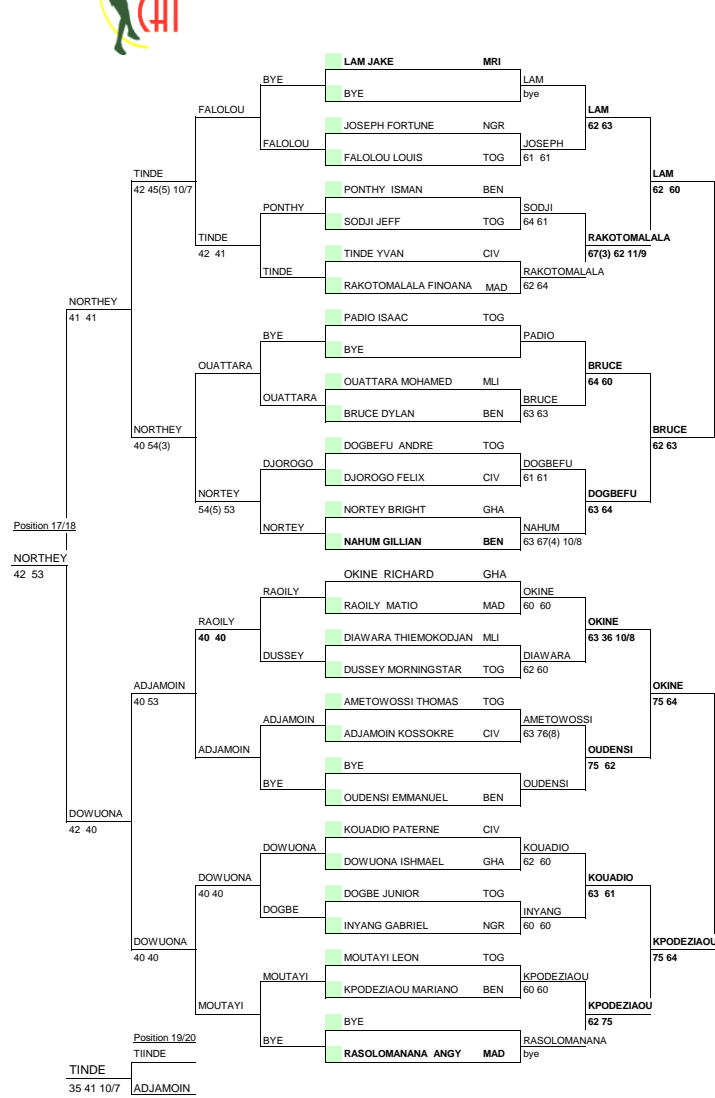

CAT 14 & Under Circuit

BOYS

TOURNOI 1

CAT 14 & Under Circuit

GIRLS

CAT REFEREE
Essi DJEHA AKUETE

CAT 14 & Under Circuit

Week of	City, Country	Zone	Tourn. ID	ITF Referee
1				
2				
3				
4				
5				
6				
7				
8				
9				
10				
11				
12				
13				
14				

CAT 14 & Under Circuit

Week of _____ City, Country _____ Zone _____ Tourn. ID _____ ITF Referee _____

St.	Rank	Seed	Family Name	First name	Nationality	Semifinals	Final	Winner
1			NAHUM GLORIANA		BEN	NAHUM / NOUDOGBESSI	NAHUM/NOUDOGBESSI	
			NOUDOGBESSI RODIA		BEN			
2			BYE					
3			ADJIWANOU KEKELI		TOG	ADJIWANOU/DERMAN 26 61 10/1	60 61	COULIBALY/MINET 57 61 10/4
			DERMAN ISHANE		TOG			
4			TELUWO SERENA		NGR			
			ALUKO PRINCESS		NGR			
5			SOPOUDE GRACE		CIV	TALAKI/TCHAMOUSA 76(4) 61 10/7	COULIBALY/MINET 63 62	
			VARESE SHAKIRA		KEN			
6			TALAKI VALENTINE		TOG			
			TCHAMOUSA GRACE		TOG			
7			GANKPONTCHETHO EMILIENNE		BEN	COULIBALY/MINET 61 61		
			HONFOGA ELIAZA		BEN			
8			COULIBALY SADJO		CIV			
			MINET LILI-BELL		CIV			

Acc. Ranking	# Seeded teams	# Alternates	Replacing	Draw date/time:
Rkg Date	1	1		Last Accepted team
Top DA				
Last DA	2	2		Player representatives
Seed ranking	3	3		
Rkg Date				ITF - CAT Referee's signature
Top seed	4	4		
Last seed				