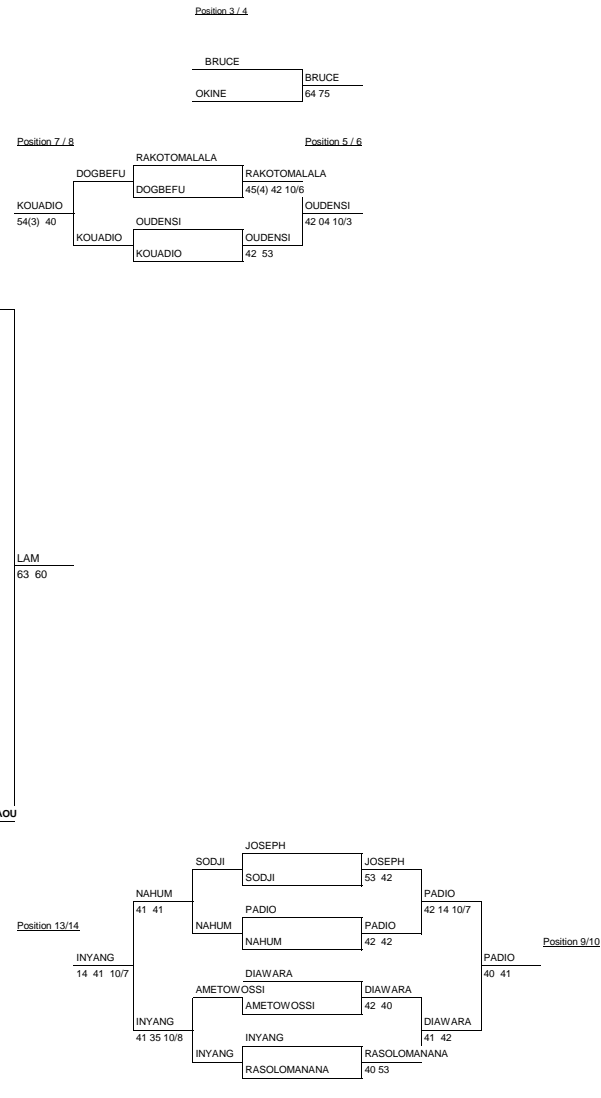

CAT 14 & Under Circuit

BOYS

TOURNOI 1

CAT 14 & Under Circuit

GIRLS

CAT REFEREE
Essi DJEHA AKUETE

CAT 14 & Under Circuit

Week of	City, Country	Zone	Tourn. ID	ITF Referee
1				
2				
3				
4				
5				
6				
7				
8				
9				
10				
11				
12				
13				
14				

CAT 14 & Under Circuit

Week of _____ City, Country _____ Zone _____ Tourn. ID _____ ITF Referee _____

St.	Rank	Seed	Family Name	First name	Nationality	Semifinals	Final	Winner
1			NAHUM GLORIANA		BEN	NAHUM / NOUDOGBESSI	NAHUM/NOUDOGBESSI	
			NOUDOGBESSI RODIA		BEN			
2			BYE					
3			ADJIWANOU KEKELI		TOG	ADJIWANOU/DERMAN 26 61 10/1	60 61	COULIBALY/MINET 57 61 10/4
			DERMAN ISHANE		TOG			
4			TELUWO SERENA		NGR			
			ALUKO PRINCESS		NGR			
5			SOPOUDE GRACE		CIV	TALAKI/TCHAMOUSA 76(4) 61 10/7	COULIBALY/MINET 63 62	
			VARESE SHAKIRA		KEN			
6			TALAKI VALENTINE		TOG			
			TCHAMOUSA GRACE		TOG			
7			GANKPONTCHETHO EMILIENNE		BEN	COULIBALY/MINET 61 61		
			HONFOGA ELIAZA		BEN			
8			COULIBALY SADJO		CIV			
			MINET LILI-BELL		CIV			

Acc. Ranking	# Seeded teams	# Alternates	Replacing	Draw date/time:
Rkg Date	1	1		Last Accepted team
Top DA				
Last DA	2	2		Player representatives
Seed ranking	3	3		
Rkg Date				ITF - CAT Referee's signature
Top seed	4	4		
Last seed				