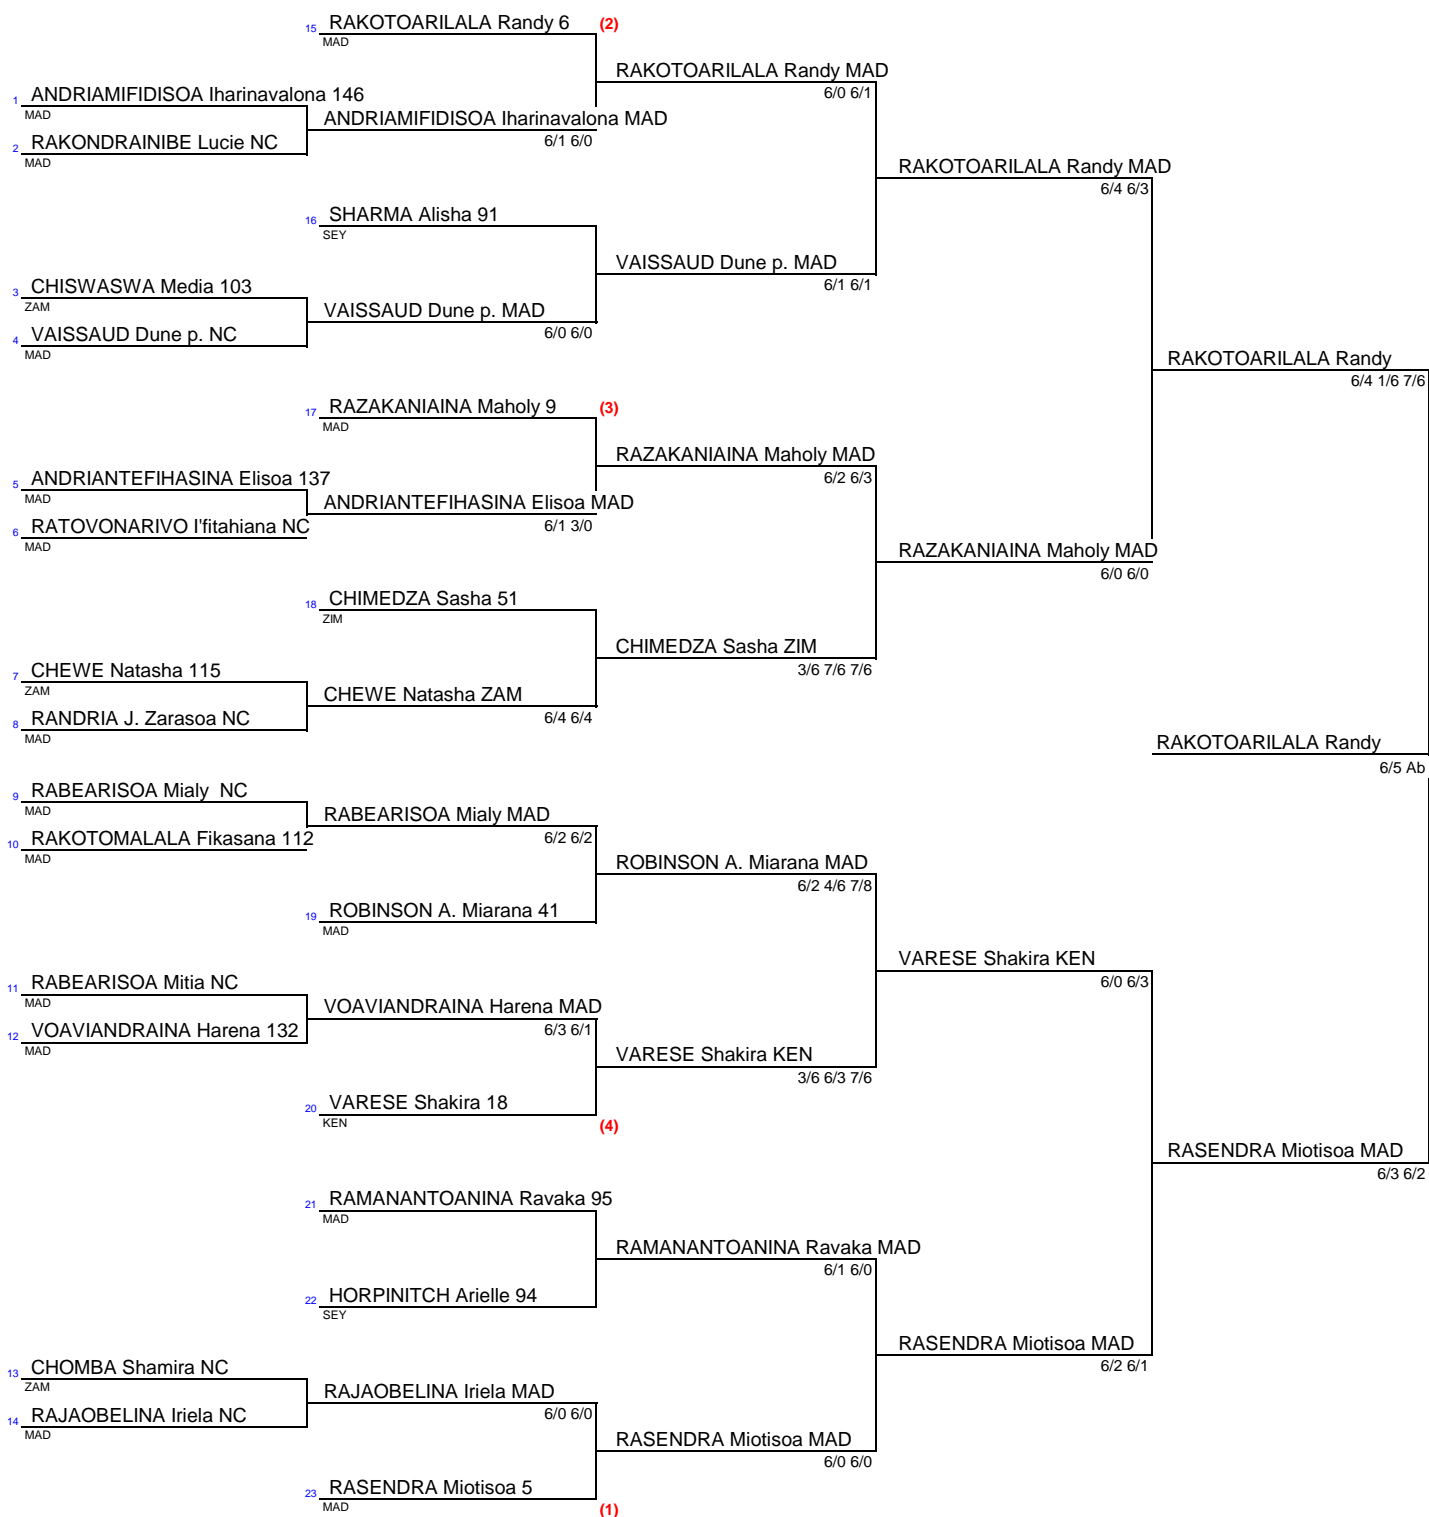

Girls Main Draw

Federation Malagasy de Tennis