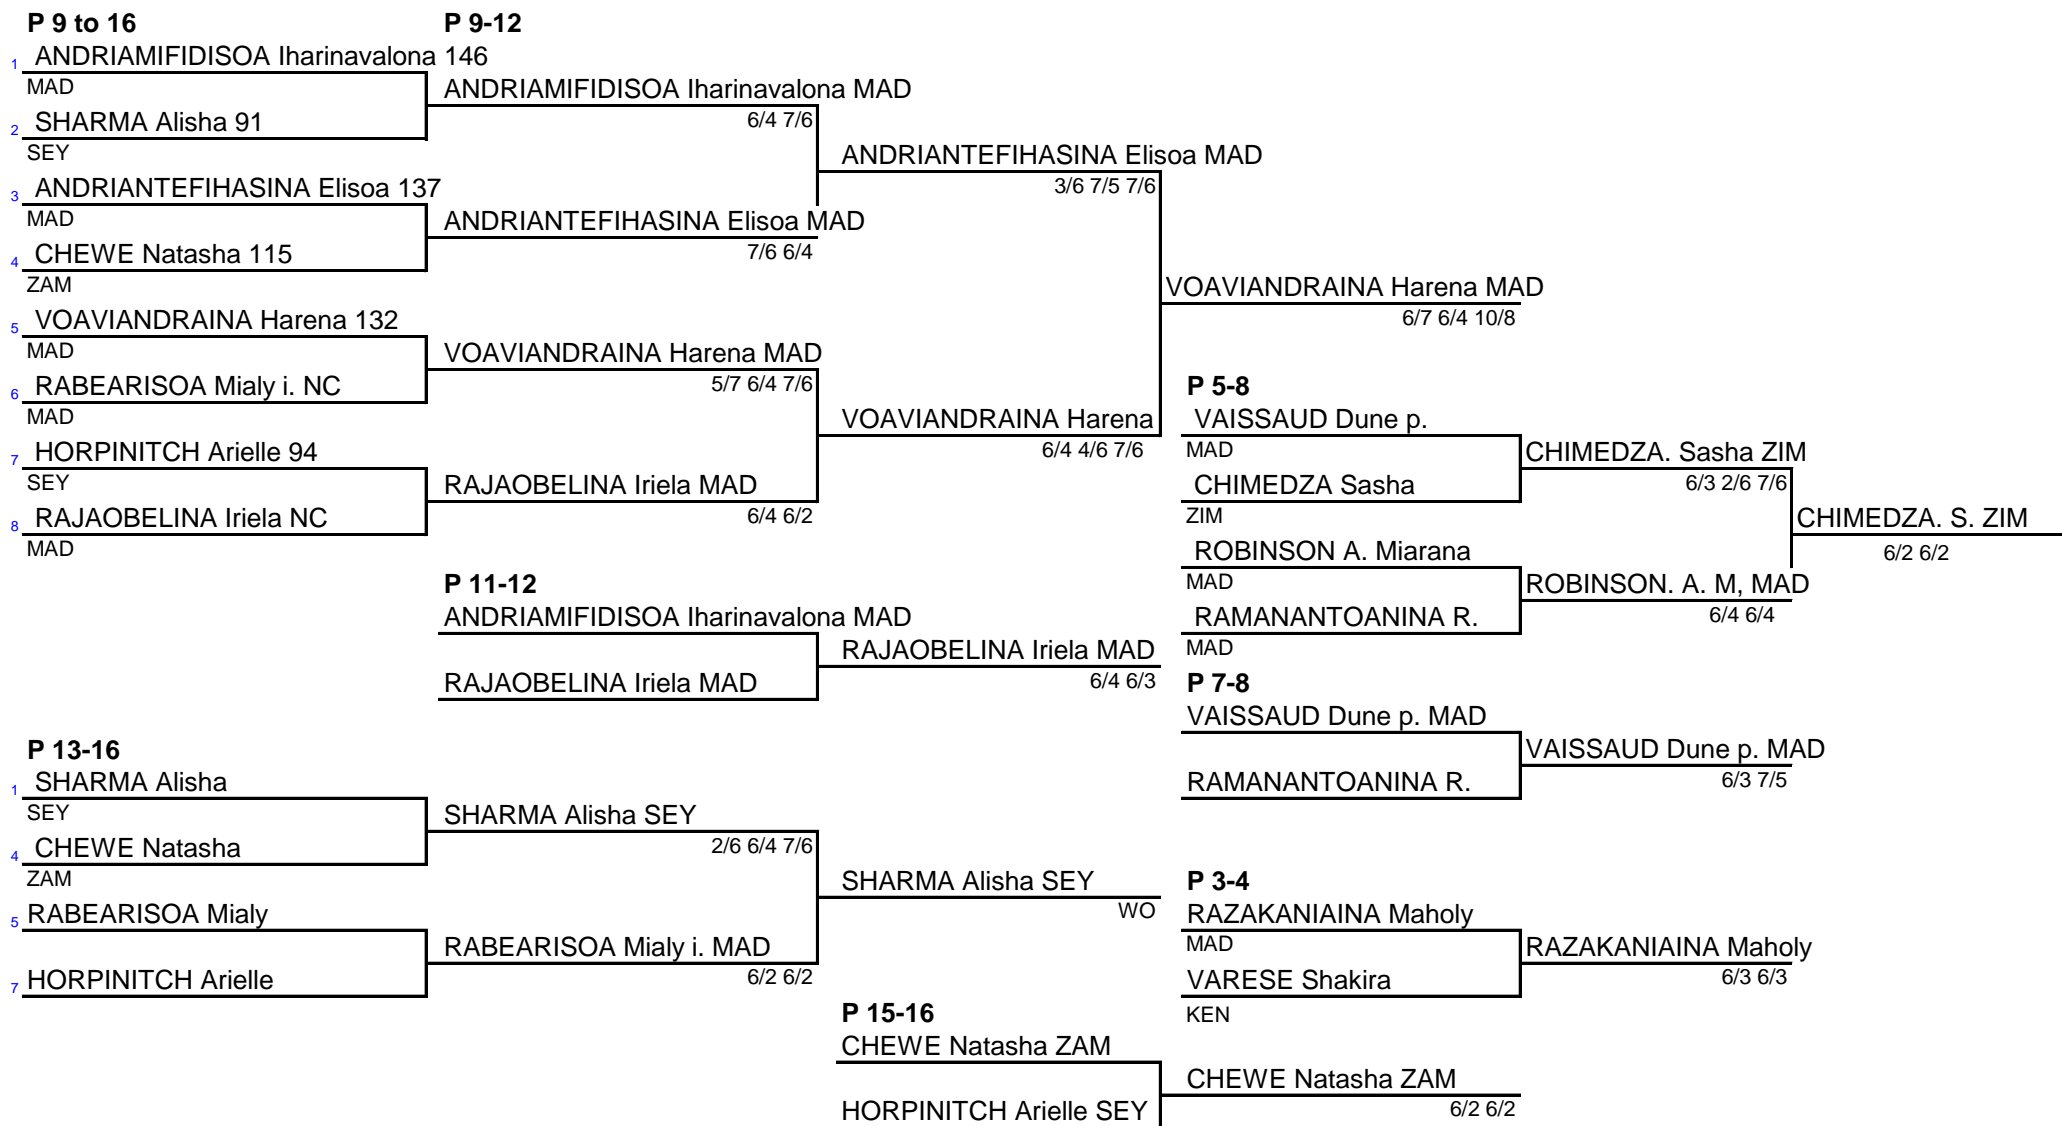

P 17-20

- RATOVARIVO I'mahefa MAD
- 6/4 7/5
- NAWA Albert ZAM
- 6/3 6/3
- LAVIGNE Matteo SEY
- 6/3 5/7 7/6
- 7 RAONIMANANA Aaron NC
MAD

- NAWA Albert ZAM
- 6/4 7/5
- LAVIGNE Matteo SEY
- 2/6 6/3 7/6

NAWA Albert ZAM
6/2 7/5

3 RATOVARIVONARIVO I'fitahiana NC
MAD

6 RABEARISOA Mitia
MAD

CHISWASWA Media ZAM

7/5 6/4

RABEARISOA Mitia MAD

6/3 6/2

Girls Back Draw 5-16 P 9 to 16

Girls Doubles