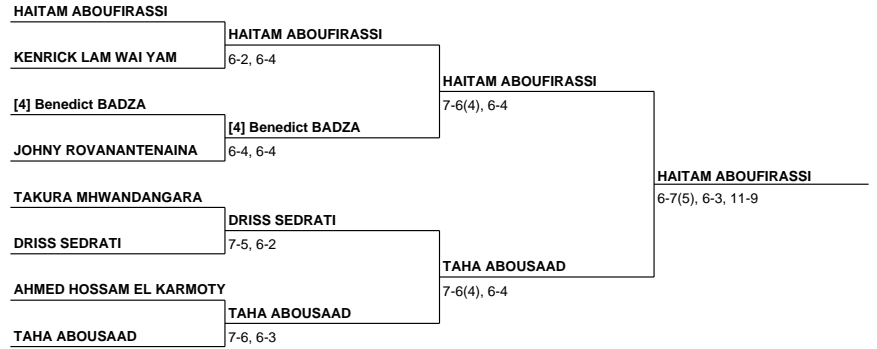

3/4 Playoff

[6] ABD EL RAHMAN ARGOUN

Drikus DE JAGER	Drikus DE JAGER
	6-1, 6-2

5/6 Playoff

7/8 Playoff

9/10 Playoff

11/12 Playoff

13/14 Playoff

15/16 Playoff

17/18 Playoff

19/20 Playoff

21/22 Playoff

23/24 Playoff

25/26 Playoff

27/28 Playoff

29/30 Playoff