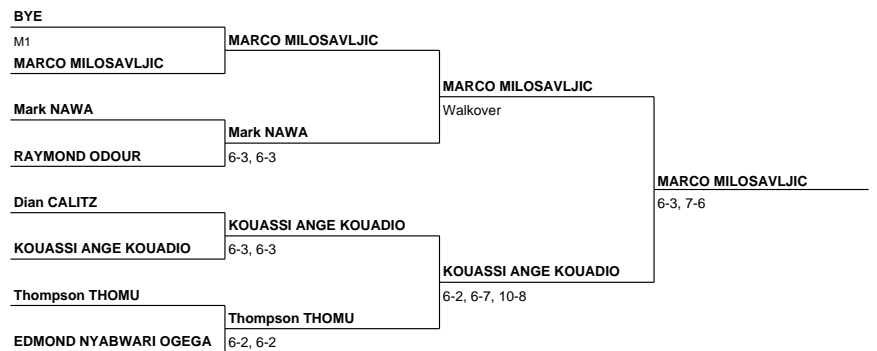

15/16 Playoff

17/18 Playoff

19/20 Playoff

21/22 Playoff

23/24 Playoff

25/26 Playoff

27/28 Playoff

29/30 Playoff

BYE

O1

RAYMOND ODOUR

RAYMOND ODOUR

EDMOND NYABWARI OGEA

6-3, 6-3

Dian CALITZ

EDMOND NYABWARI OGEA