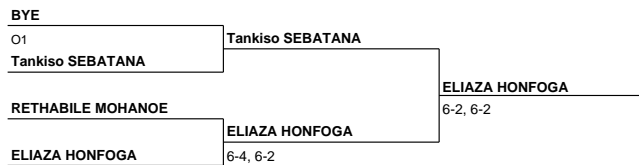

29/30 Playoff

31/32 Playoff

ITF/CAT 14 years & under African Junior Championships

BD 14

Bracket 1

1			[1] ABD EL RAHMAN ARGOUN [1] HADI EL KORDY		
2			A1 BYE	[1] ARGOUN / EL KORDY	
3	TSA061311 TSA061311	GC GC	Jordan GEORGIEV Leo MATTHYSEN		GEORGIEV / MATTHYSEN
4			KENRICK LAM WAI YAM GILLIAN NAHUM	GEORGIEV / MATTHYSEN 6-3, 7-5	7-5, 6-2
5			[3] FINOANA RAKOTOMALALA [3] MAHEFA ROKOTOMALALA		GEORGIEV / MATTHYSEN
6			MARCO MILOSAVLJIC Thompson THOMU	[3] RAKOTOMALALA / ROKOTOI 6-1, 7-5	5-7, 6-4, 10-7
7			TAHA ABOUSAAD ILYAS LAHLOU		NAWA / SEETSO
8	TSA051029 TSA051029	NW NW	Mark NAWA Denzel SEETSO	NAWA / SEETSO 6-2, 7-6(5)	4-6, 6-3, 10-3
9	TSA060028 TSA060028	KZN KZN	Drikus DE JAGER Guy VORWERK		DE JAGER / VORWERK
10			AHMED HASSARI MOHAMED ALI SGHAIER	DE JAGER / VORWERK 6-2, 7-6(5)	6-4, 4-6, 10-7
11			RAYMOND ODOUR EDMOND NYABWARI OGEKA		DE JAGER / VORWERK
12			[4] AHMED HOSSAM EL KARMO [4] YAKOUT OMAR YASSER	[4] EL KARMOTY / YASSER 6-0, 6-2	6-2, 6-4
13			TODY AVO RAJAABELINA JOHNY ROVANANTENAINA		DE JAGER / VORWERK
14			HAITAM ABOUFIRASSI DRISS SEDRATI	ABOUFIRASSI / SEDRATI 6-1, 6-1	1-6, 6-4, 13-11
15			MOHAMED SLIMANE KICHOU KOUASSI ANGE KOUADIO	ABOUFIRASSI / SEDRATI 6-4, 6-3	
16	TSA051100 TSA051100	GAU GAU	[2] Benedict BADZA [2] TAKURA MHWANDANGARA	[2] BADZA / MHWANDANGARA 6-2, 7-5