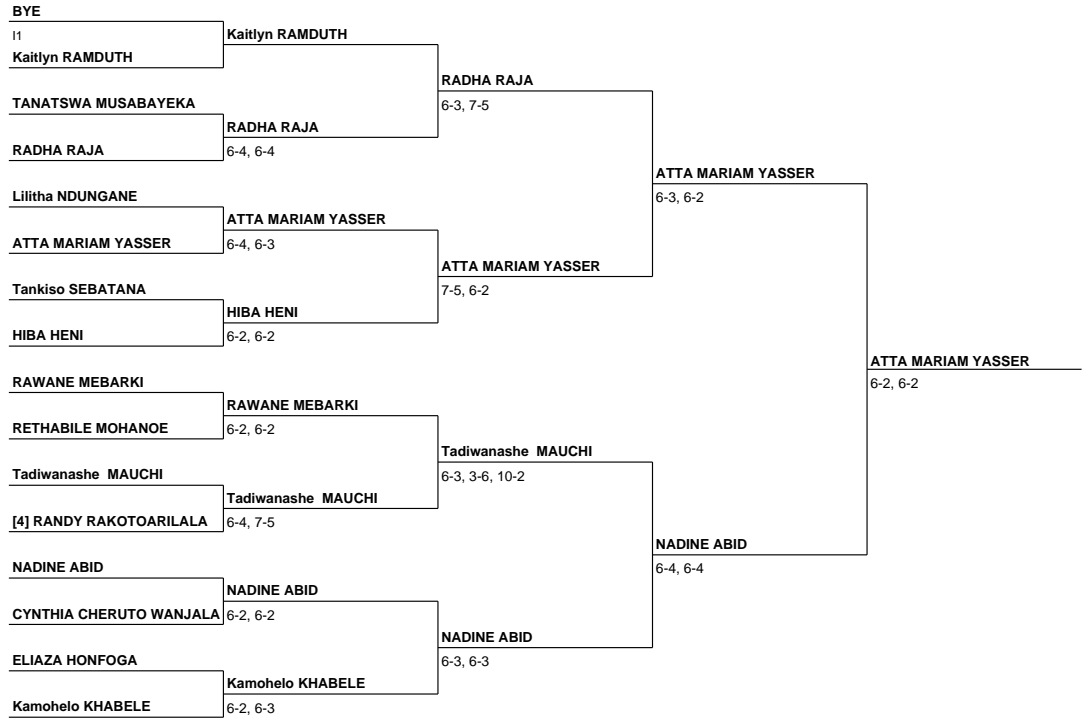

3/4 Playoff

[6] MIOTISOA RASENDRA

[7] LAYLA SHOUKRY
6-1, 6-1

5/6 Playoff

MAHOLY RAZAKANIAINA	SELMA ABDELLAOUI MAANE	
SELMA ABDELLAOUI MAANE	6-3, 6-3	
Anna WISE	MERIEB IBRAHIM KHALED	SELMA ABDELLAOUI MAANE
MERIEB IBRAHIM KHALED	6-4, 6-3	7-5, 7-6(7)

7/8 Playoff

MAHOLY RAZAKANIAINA	Anna WISE
Anna WISE	6-3, 6-3

9/10 Playoff

MANAL ENNACIRI	MANAL ENNACIRI	
[8] LILI-BELLE MINET	6-3, 7-6(1)	
[3] GLORIANA NAHUM	[3] GLORIANA NAHUM	[3] GLORIANA NAHUM
Tanyaradzwa MIDZI	6-3, 6-7, 11-9	4-6, 6-4, 10-4
RODIA NOUDOGBESSI	LINA NGASSI	[3] GLORIANA NAHUM
LINA NGASSI	6-3, 6-2	5-7, 6-4, 12-10
Carle BOTHA	Carle BOTHA	LINA NGASSI
[2] Nicole MATUKUTIRE	6-2, 7-5	6-4, 7-5

11/12 Playoff

MANAL ENNACIRI (Ret.)	Carle BOTHA
Carle BOTHA	5-5 (Ret.)

13/14 Playoff

[8] LILI-BELLE MINET	[8] LILI-BELLE MINET	
Tanyaradzwa MIDZI	7-5, 3-6, 10-4	
RODIA NOUDOGBESSI	[2] Nicole MATUKUTIRE	[8] LILI-BELLE MINET
[2] Nicole MATUKUTIRE	6-2, 6-4	7-6(3), 4-6, 10-7

15/16 Playoff

Tanyaradzwa MIDZI	Tanyaradzwa MIDZI
RODIA NOUDOGBESSI	7-5, 7-5

17/18 Playoff

19/20 Playoff

21/22 Playoff

23/24 Playoff

25/26 Playoff

27/28 Playoff