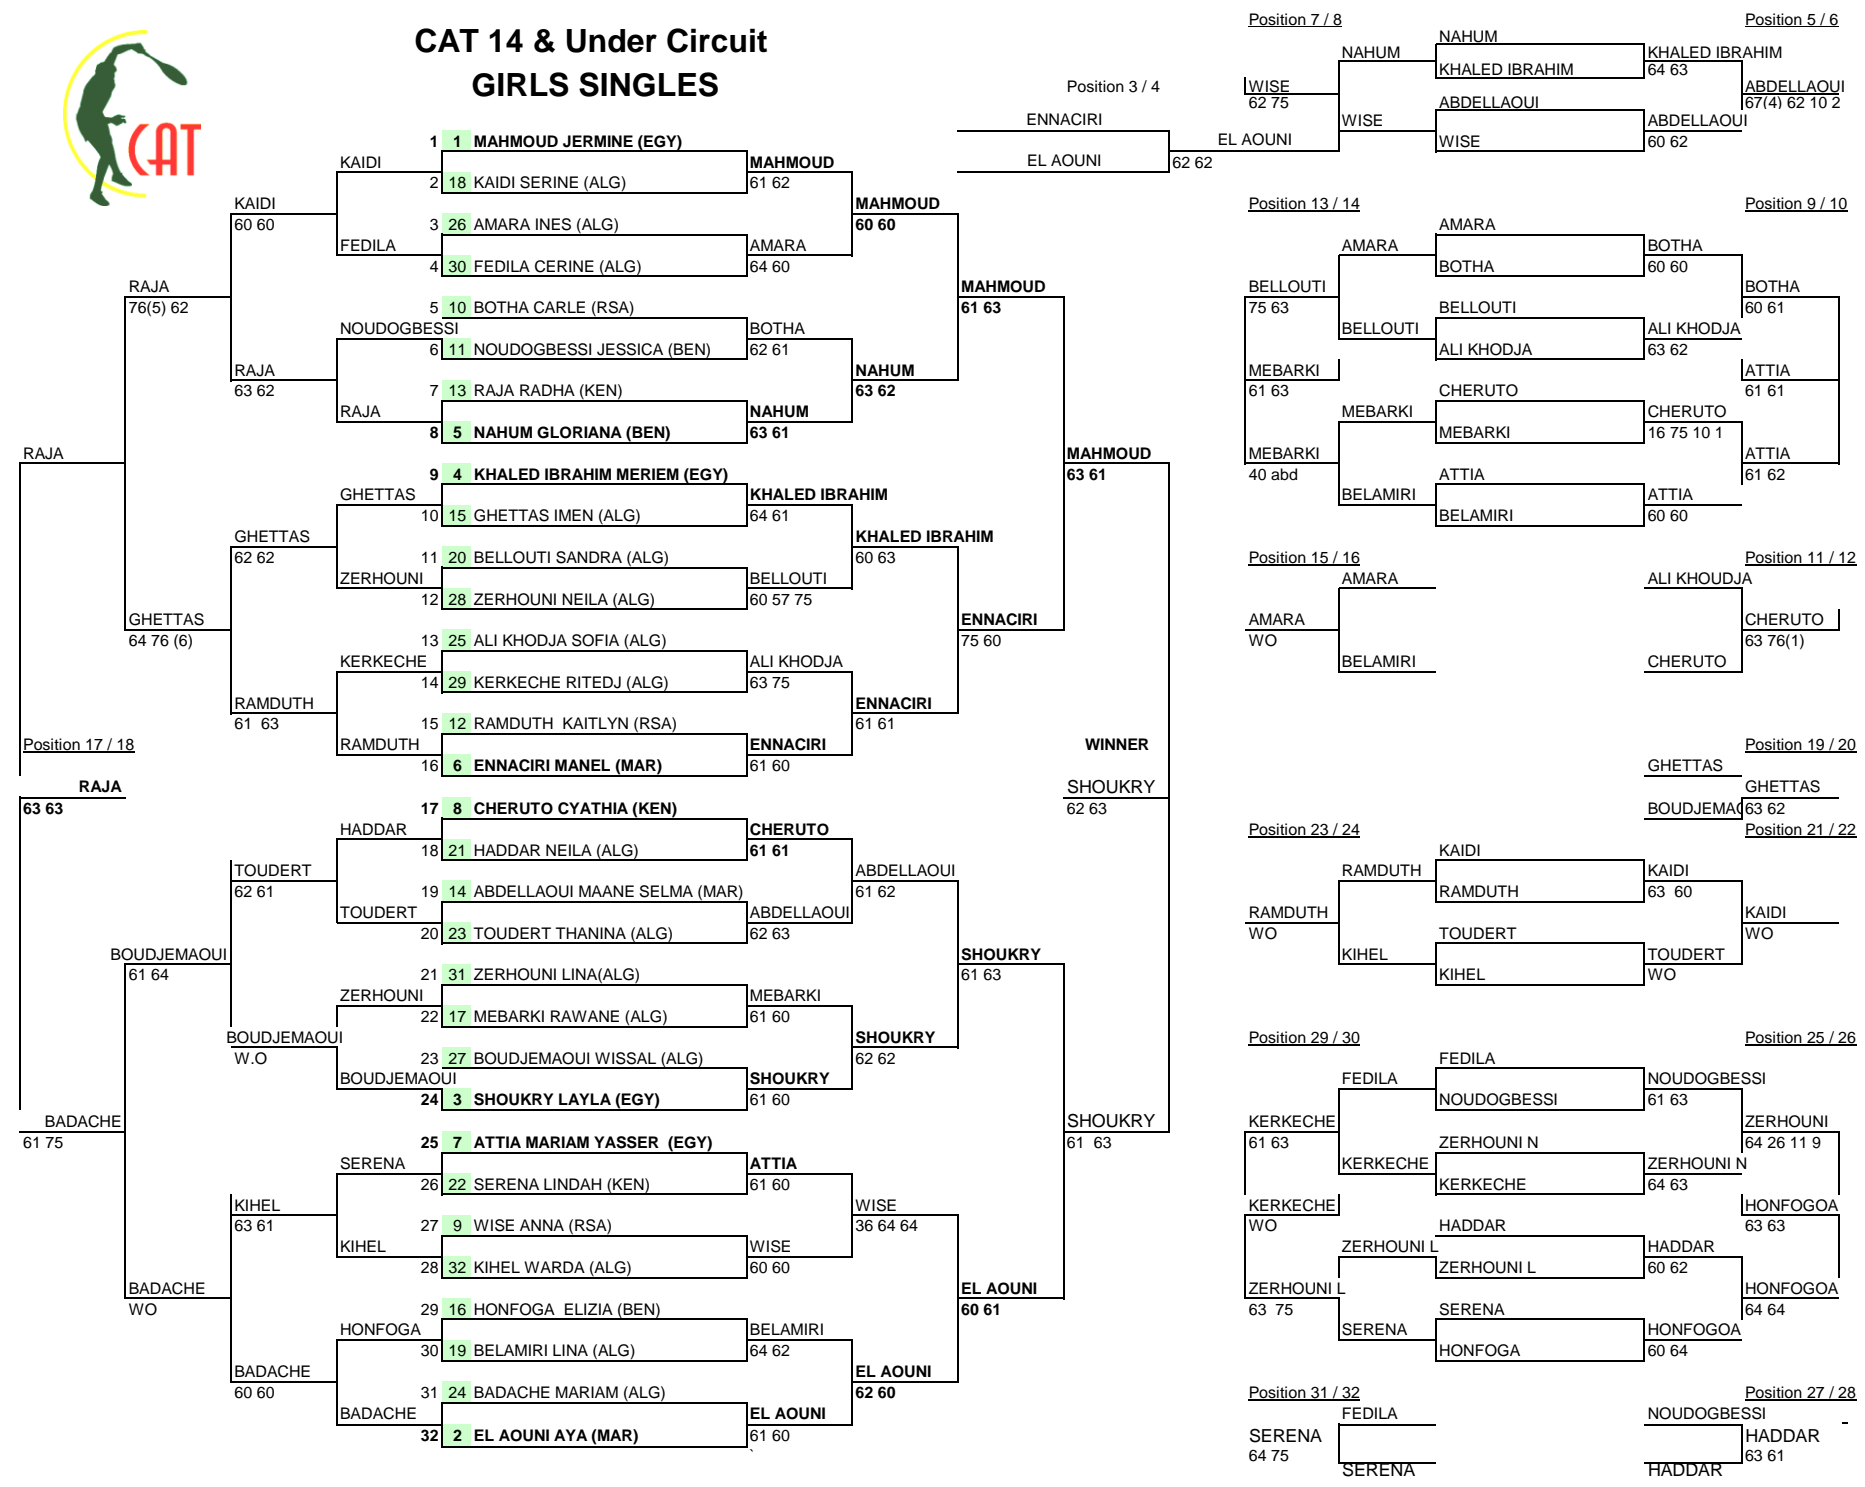

CAT 14 & Under Circuit GIRLS SINGLES

ITF/CAT 14&U AFRICAIN CIRCUIT 2015 GIRLS DOUBLES

MAIN DRAW

Week of City, Country Prize Money US$ Tourn. ID Referee

St.	Rank	Seed	Family Name	First name	Nationality	2nd Round	Semifinals	Final	Winners
1	6	1	SHOKRY	LAYLA	EGY				
			KHALED	MARIAM	EGY				
2			BYE			SHOKRY KHALED IBRAHIM			
3	59		GHETTAS	IMENE	ALG				
			MEBARKI	RAWANE	ALG				
4	9999		KAIDI	CERINE	ALG	KAIDI BOUDJEMAOUI 46 62 [10-3]			
			BOUDJEMAOUI	WISSAL	ALG				
5	23	4	NAHUM	GLORIANA	BEN				
			NOUDOGBESSI	RADIA	BEN				
6	26		CHERUTO	CYNTHIA	KEN				
			RAJA	RADHA	KEN				
7	148		HADDAR	NEILA	ALG				
			BELLOUTI	SANDRA	ALG				
8	56		BENHABIB	NEILA	ALG				
			HONFOGA	ELIZA	BEN				
9	9999		BADECHE	MARIA	ALG				
			ALI KHODJA	SOFIA	ALG				
10	9999		SERENA	LINDAH	KEN				
			AMARA	INES	ALG				
11	109		ZERHOUNI	NEILA	ALG				
			BELAMIRI	LINA	ALG				
12	12	3	MAHMOUD	JERMINE	EGY				
			YASSER	MARIAM	EGY				
13	28		RAMDUTH	KATLYN	RSA				
			ABDELLAOUI	SELMA	MAR				
14	22		WISE	ANNA	RSA				
			BOTHA	CARLE	RSA				
15	9999		TOUDERT	THANINA	ALG				
			KERKECHE	RITADJ	ALG				
16	11	2	EL AOUNI	AYA	MAR				
			ENNACIRI	MANAL	MAR				

YASSER
MAHMOUD
76(2) 61

Acc. ranking	#	Seeded teams	#	Lucky Losers	Replacing	Draw date/time:
Rkg Date	1		1			Player representatives
Top DA	2		2			
Last DA	3		3			
- on line	4		4			
Seed ranking						Referee's Signature
Rkg Date						
Top seed						
Last seed