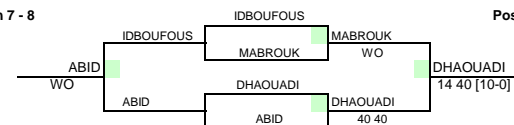

ITF / CAT African 14 & Under Circuit Leg II - Tunisia

BS14 - Boys Singles Consolation (Position 1 to 32)

ITF/CAT Refere Yassine Lakhdhar

Position 7 - 8

Position 5 - 6

Position 13 - 14

Position 9 - 10

Position 17 - 18

DARMOUL
24 43(8) [10-7]

Position 23 - 24

Position 21 - 22

Position 29 - 30

Position 25 - 26

Position 19 - 20

Position 3 - 4

Position 27 - 28