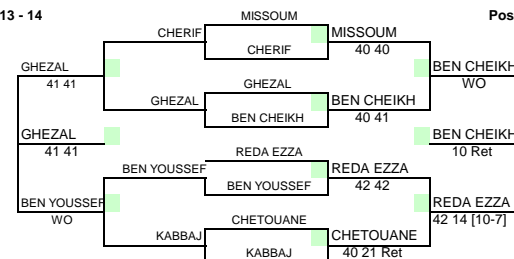

ITF / CAT African 14 & Under Circuit Leg II - Tunisia

BS14 - Boys Singles Consolation (Position 1 to 32)

ITF/CAT Refere Yassine Lakhdhar

Position 7 - 8

Position 5 - 6

Position 13 - 14

Position 9 - 10

Position 17 - 18

DARMOUL
24 43(8) [10-7]

Position 23 - 24

Position 21 - 22

Position 29 - 30

Position 25 - 26

Position 19 - 20

Position 3 - 4

Position 27 - 28

Position 11 - 12

Position 31 - 32

Position 15 - 16

MAIN DRAW BOYS DOUBLES

EVENT
DATE:

ITF / CAT AFRICAN 14 & UNDER CIRCUIT LEG II - TUNISIA
DU 22 AU 25 SEPTEMBRE 2021

REFEREE

YASSINE LAKHDHAR