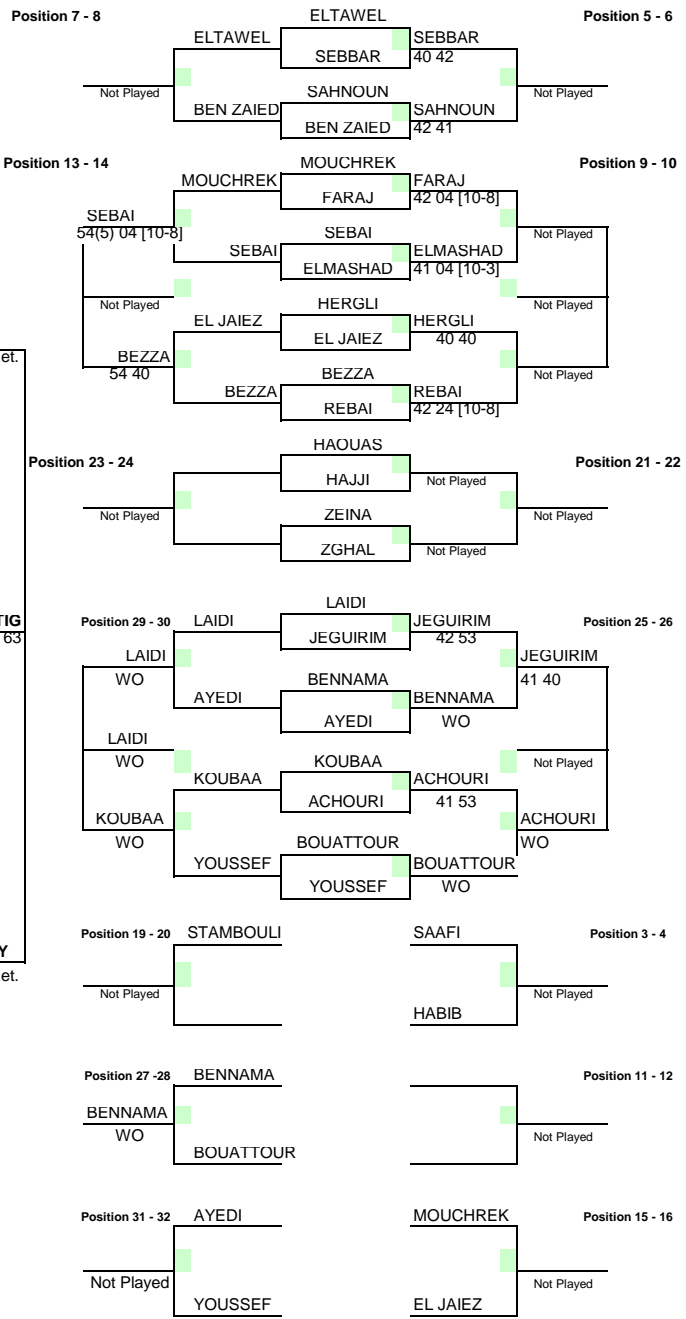

ITF/CAT 14 and Under Tunisia Leg 1

GS14 - Girls Singles Consolation (Position 1 to 32)

ITF Referee Med Moetez HIZEM