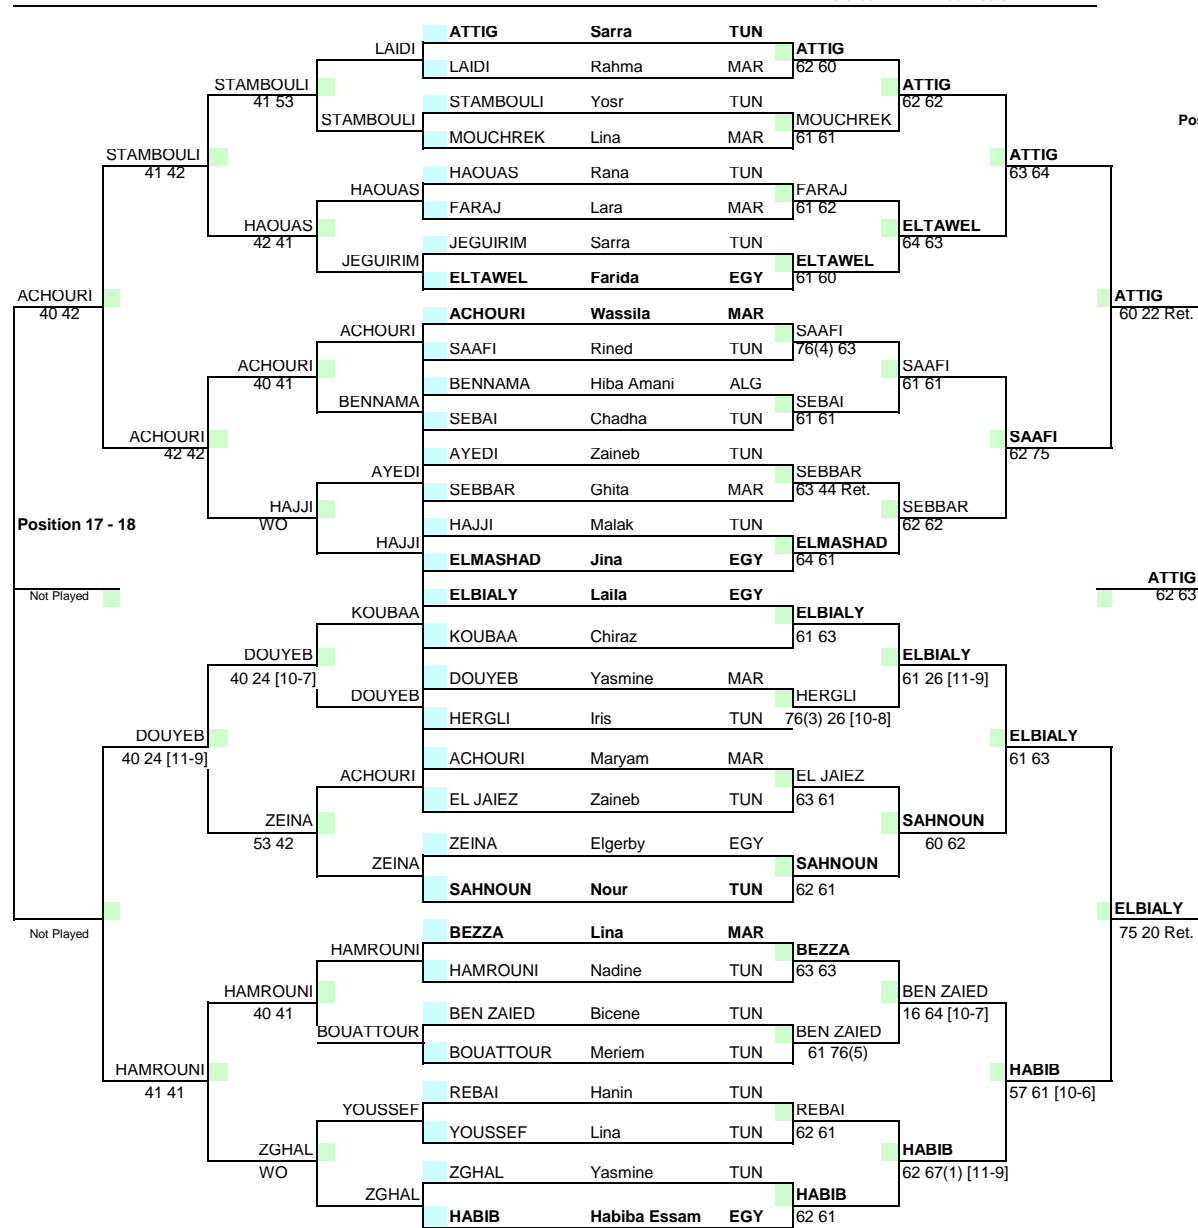

ITF/CAT 14 and Under Tunisia Leg 1

GS14 - Girls Singles Consolation (Position 1 to 32)

ITF Referee Med Moetez HIZEM