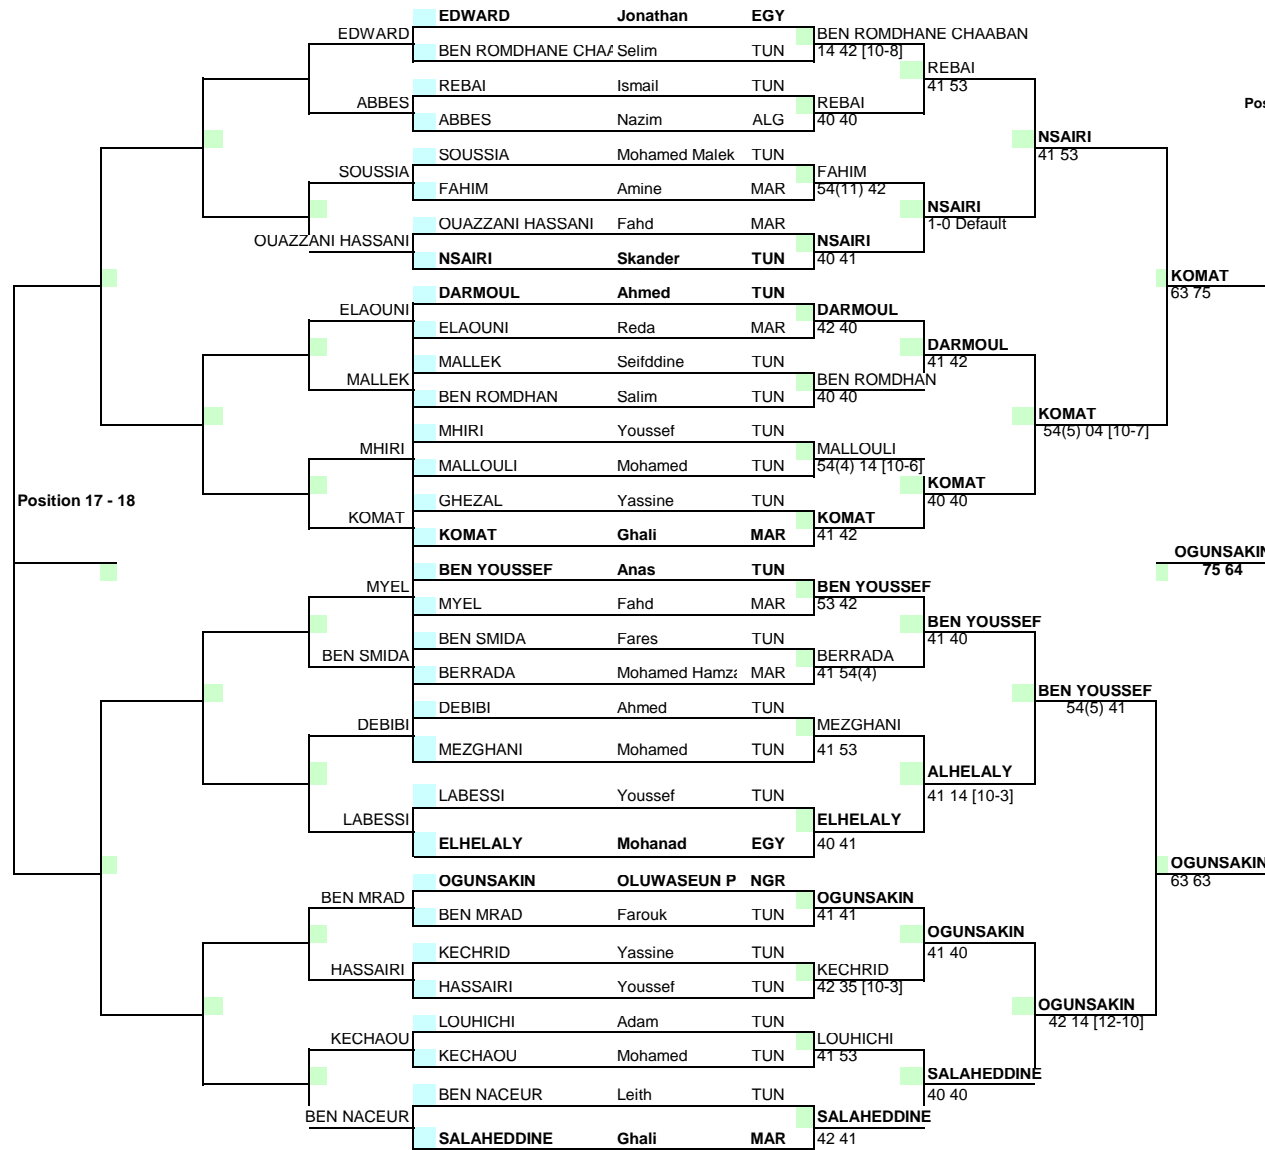

ITF/CAT 14 and Under Tunisia Leg 2

BS14 - Boys Singles Consolation (Position 1 to 32)

ITF Referee Med Moetez HIZEM