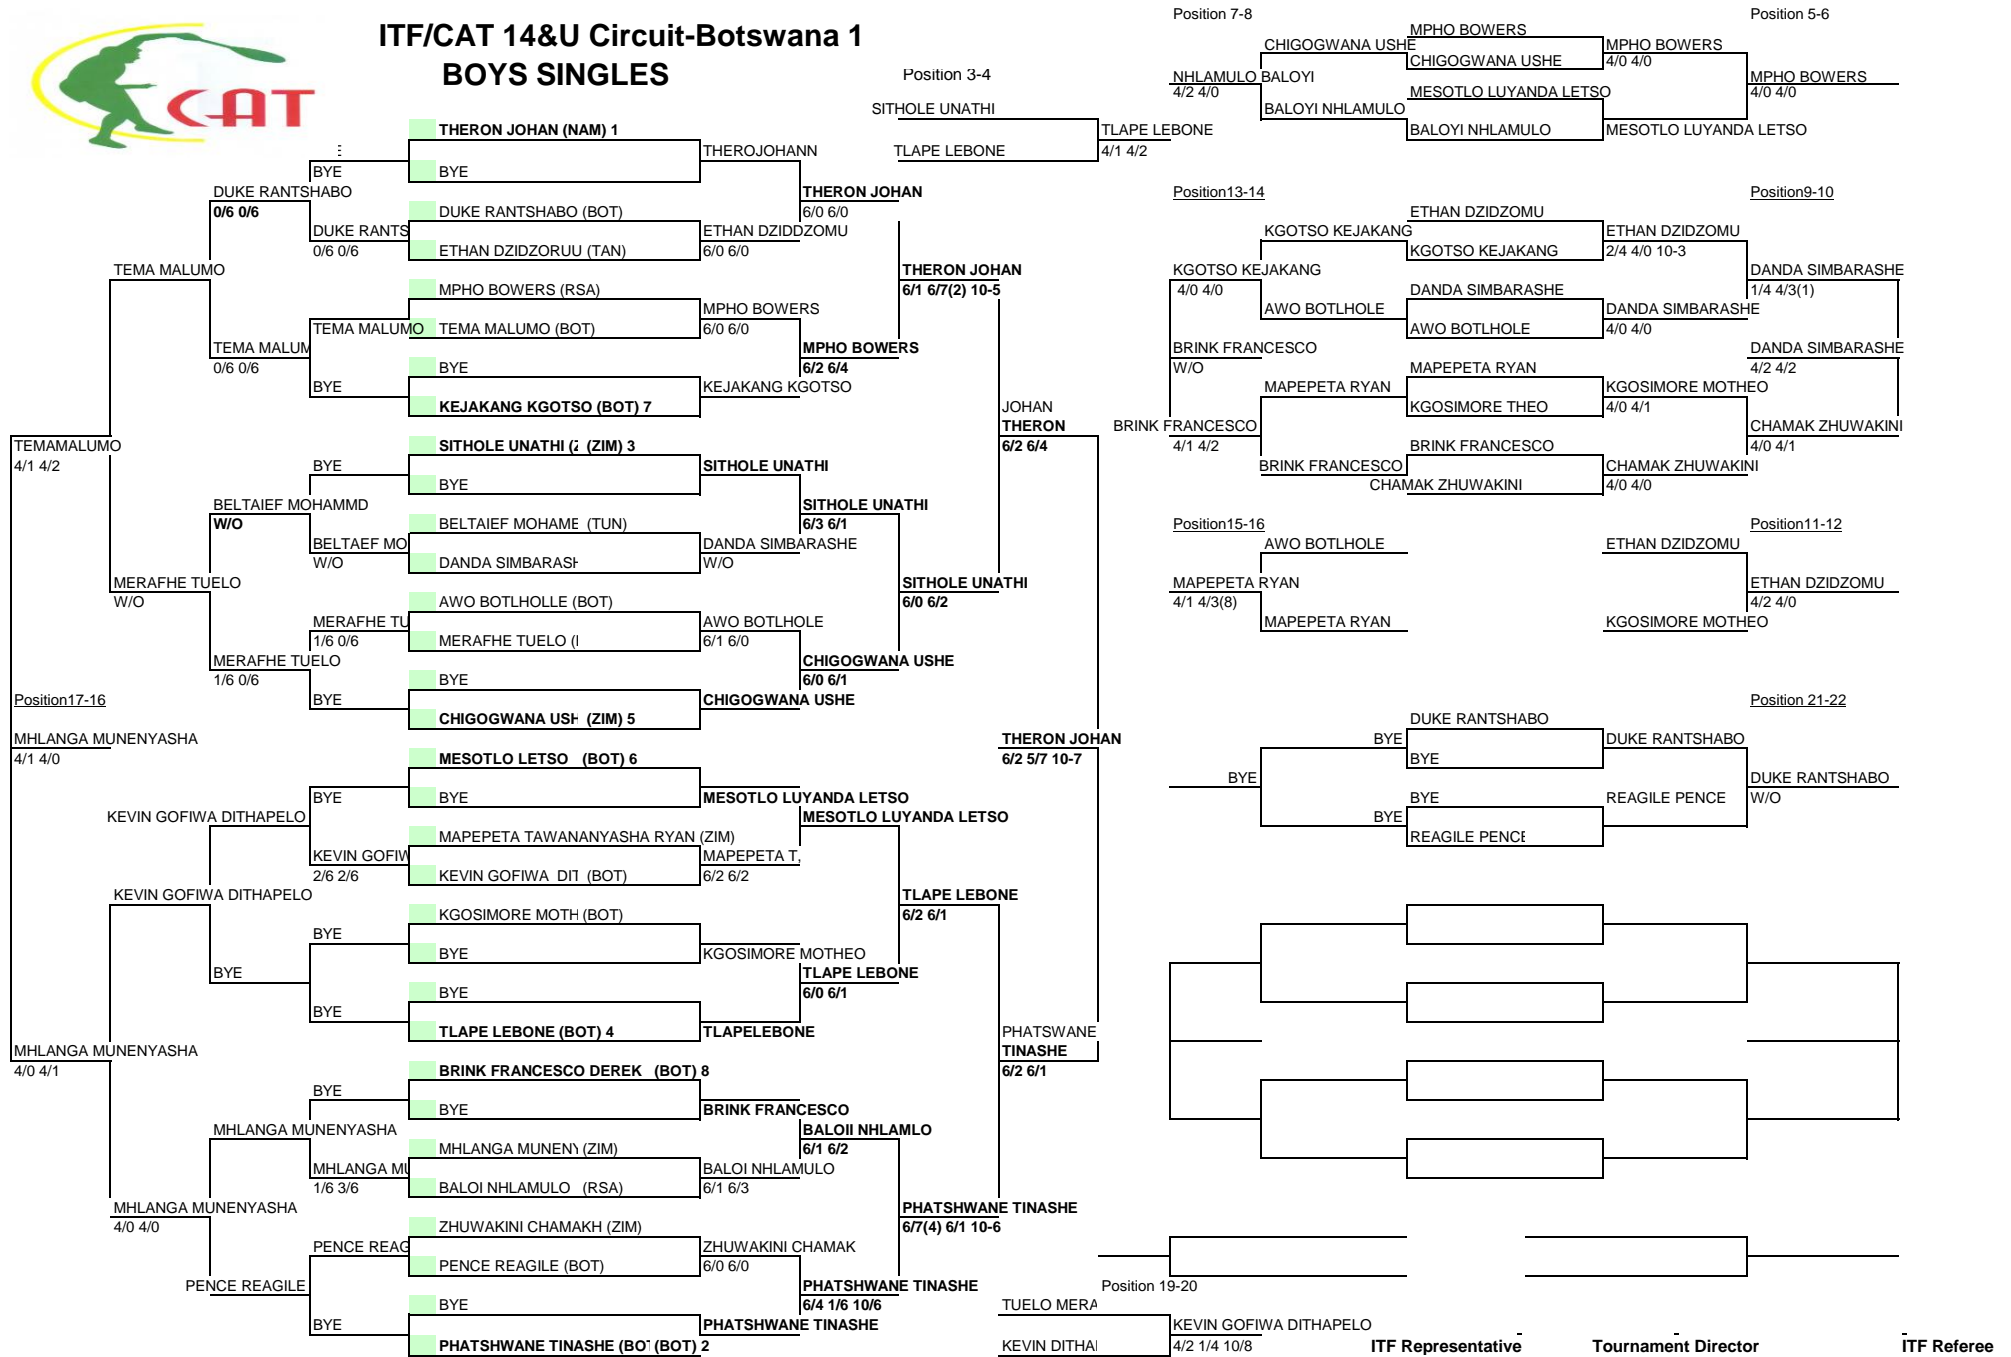

ITF/CAT 14&U Circuit-Botswana 1

BOYS SINGLES

ITF/CAT 14&U Circuit-Botswana 1

E

Week of	Citi Zone	Tourn. ID	ITF Referee
---------	-----------	-----------	-------------

St.	Rank	Family Name	Fir	2nd Round	Semifinals	Final	Winners
1		JOHAN THERON / TINASHE PHATSHWANE					
2		BYE		JOHAN THERON/ TINASHE PHATSHWANE			
3		BYE			JOHAN THERON / TINASHE PHATSHWANE 6/2 6/0		
4		UCHE CHIGOGWANA / ETHAN DELALI DZIDZORUL		UCHE CHIGOGWANA/ ETHAN DELALI DZIDZORUU			
5		MESOTLO KETSO LUYANDA/ / BALOYI NHLAMULO				JOHAN THERON / TINASHE PHATSHWANE 6/1 6/0	
6		BYE		MESOTLO KETSO LUYANDA/ BALOYI NHLAMULO			
7		BYE			BRINK FRANCESCO DEREK/ MOTHEO KGOSIMORE 7/6(5) 0/6 10-7		
8		BRINK FRANCESCO DEREK / MOTHEO KGOSIMORE		BRINK FRANCESCO DEREK/ MOTHEO KGOSIMORE			
9		LEBONE TLAPE / MPHOBOWERS					JOHAN THERON / TINASHE PHATSHWANE 6/3 6/3
10		BYE		LEBONE TLAPE/ MPHOBOWERS			
11		TEMA MALUMO / RYAN MAPEPETA			LEBONE TLAPE / MPHOBOWERS 7/6(1) 6/1		
12		SIMBARASHE DANDA / MUNENYESHA MHLANGA		SIMBARASHE DANDA/ MUNENYESHA MHLANGA 6/2 6/2			
13		AWO BOTHOLE / KEVIN GOFIWA DITHAPELC				LEBONE TLAPE / MPHOBOWERS 6/3 3/6 10-7	
14		BYE		AWO BOTHOLE/ KEVIN GOFIWA DITHAPELO			
15		BYE			UNATHI SITHOLE / CHAMAKH ZHUKWAKINI 6/0 6/2		
16		UNATHI SITHOLE / CHAMAKH ZHUKWAKINI		UNATHI SITHOLE/ CHAMAKH ZHUKWAKINI			

Acc. Ranking	Seeded teams	Alternates	Replacing	Draw date/time:
Rkg Date		1		Last Accepted team
Top DA		2		Player representatives
Last DA		3		
Seed ranking		4		ITF Referee's signature
Rkg Date				
Top seed				
Last seed				

Acc. Ranking	#	Seeded teams	#	Alternates	Replacing	Draw date/time:
Rkg Date	1		1			Last Accepted team
Top DA						
Last DA	2		2			Player representatives
Seed ranking	3		3			
Rkg Date						ITF Referee's signature
Top seed	4		4			
Last seed						