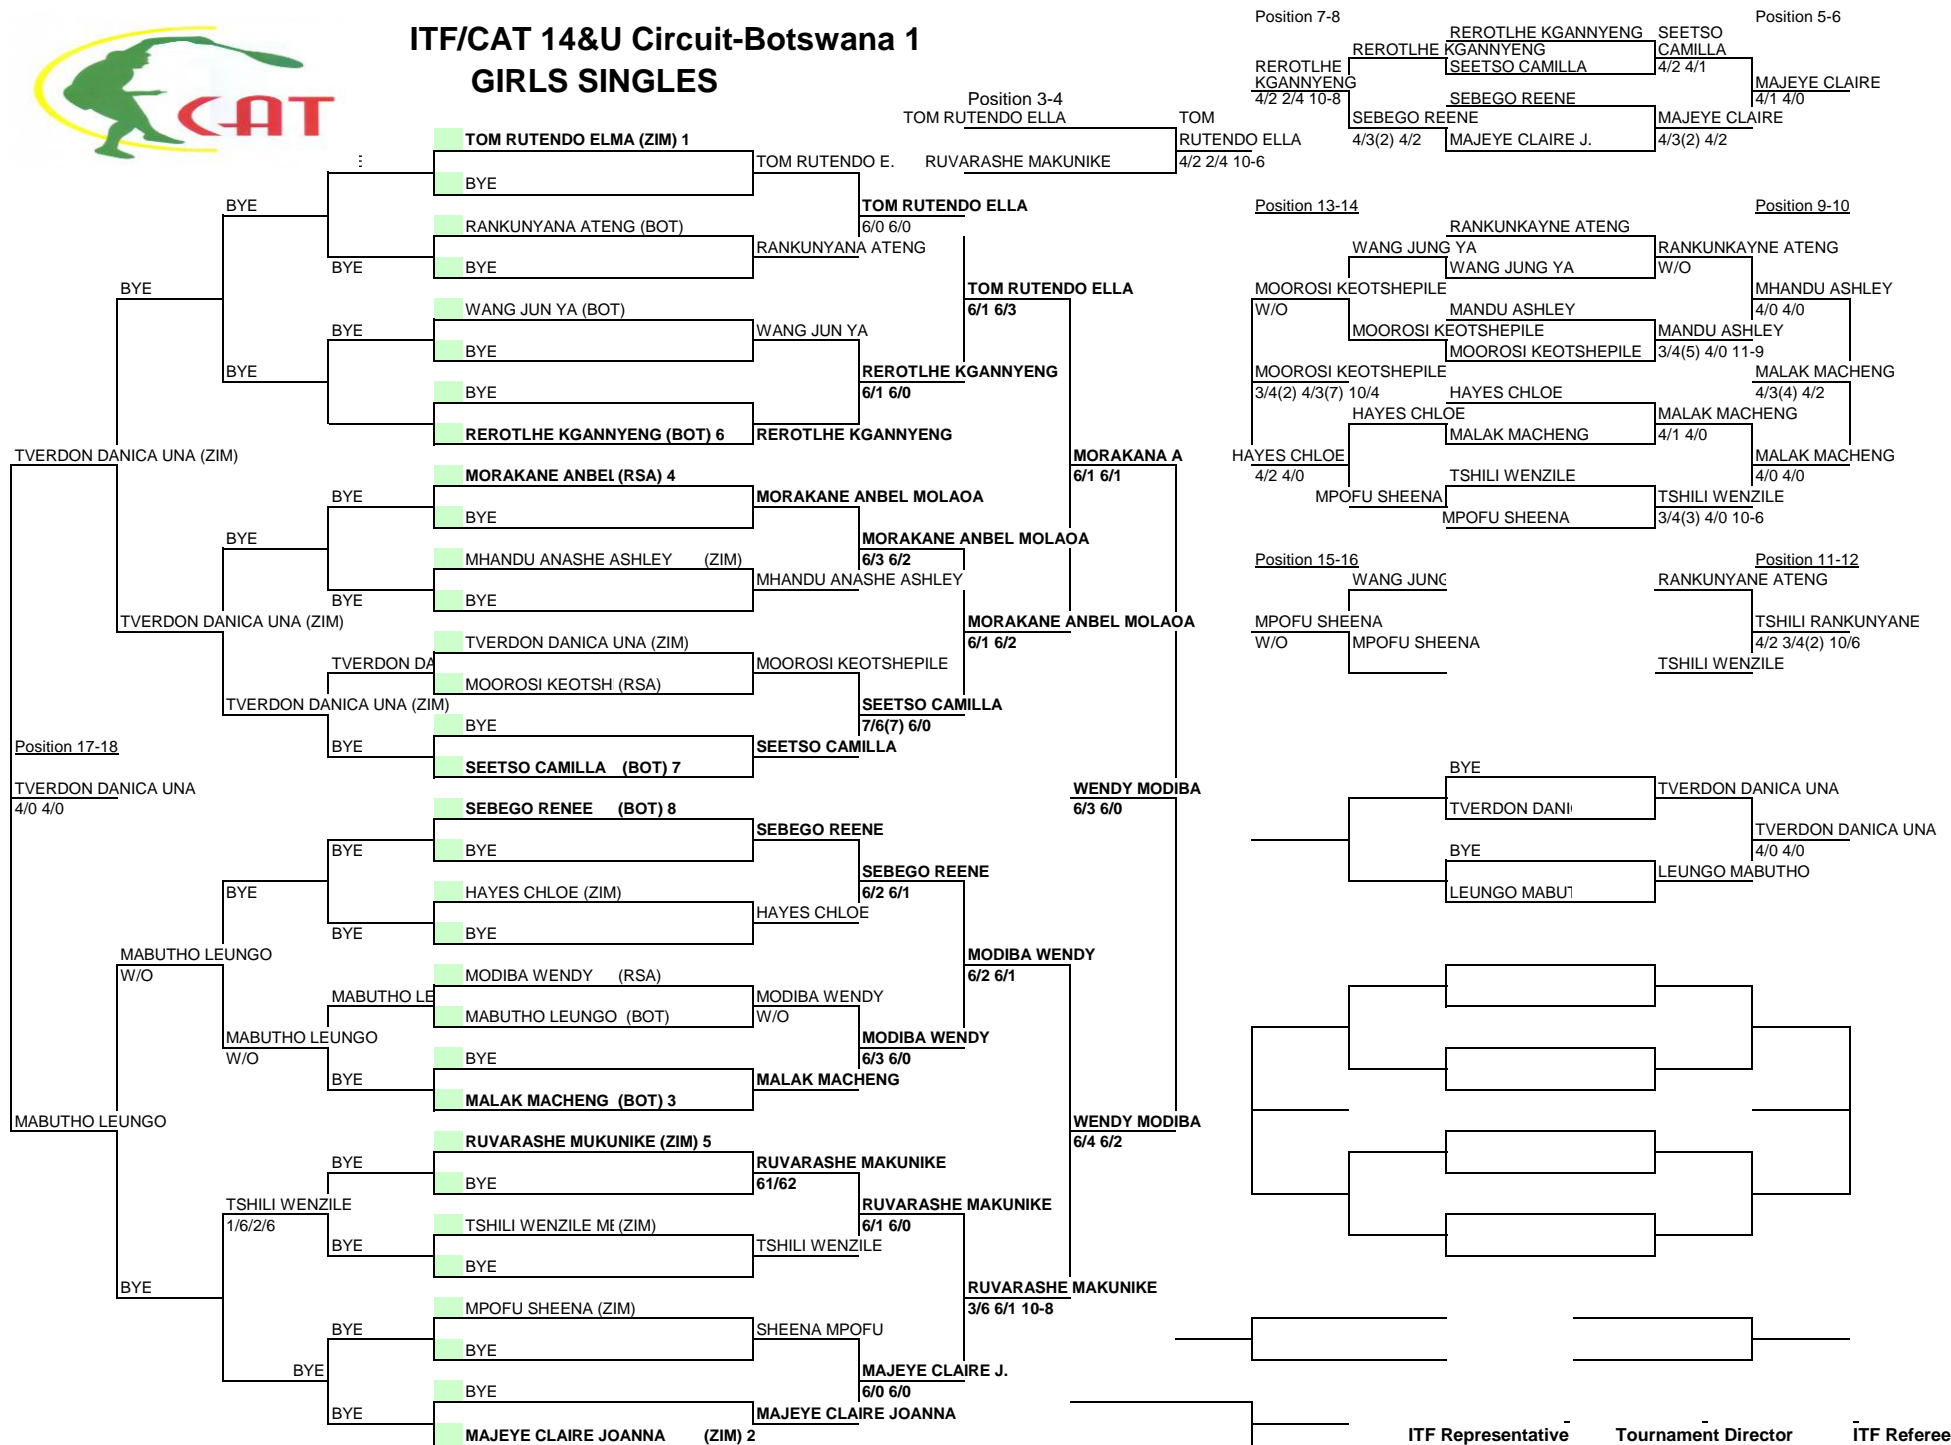

ITF/CAT 14&U Circuit-Botswana 1

GIRLS SINGLES

ITF/CAT 14&U Circuit-Botswana 1

GIRLS DOUBLES

Week of City, Country Zone Tourn. ID ITF Referee

St.	Rank	Seed	Family Name	First name	Nationality	2nd Round	Semifinals	Final	Winners
1									
2						TOM RUTENDO MAKUNIKE RUVARASHE			
3							TOM RUTENDO MAKUNIKE RUVARASHE 6/0 6/0		
4						TVERDON DANICA UNA TSHILI WENZILE MBONGENI			
5								TOM RUTENDO MAKUNIKE RUVARASHE 6/4 6/2	
6						REROTLHE KGANNYENG REENE SEBEGO			
7							MOLAOA ANABEL MORAKANE WENDY MODIBA 6/1 6/2		
8						MOLAOA ANABEL MORAKANE WENDY MODIBA			
9								TOM RUTENDO MAKUNIKE RUVARASHE 2/6 6/1 10-6	
10						MAJEYE CLAIRE JOANNA MOOROSI KEOTSHEPILE			
11							MAJEYE CLAIRE JOANNA MOOROSI KEOTSHEPILE 6/1 6/0		
12						CAMILLA SEETSO WANG JUN YA			
13								MACHENG MALAK MHANDU ASHLEY 6/0 6/3	
14						HAYES CHLOE MPOFU SHEENA			
15							MACHENG MALAK MHANDU ASHLEY 6/0 6/2		
16						MACHENG MALAK MHANDU ASHLEY			

Acc. Ranking	#	Seeded teams	#	Alternates	Replacing	Draw date/time:
Rkg Date	1		1			Last Accepted team
Top DA						
Last DA	2		2			Player representatives
Seed ranking	3		3			
Rkg Date						ITF Referee's signature
Top seed	4		4			
Last seed