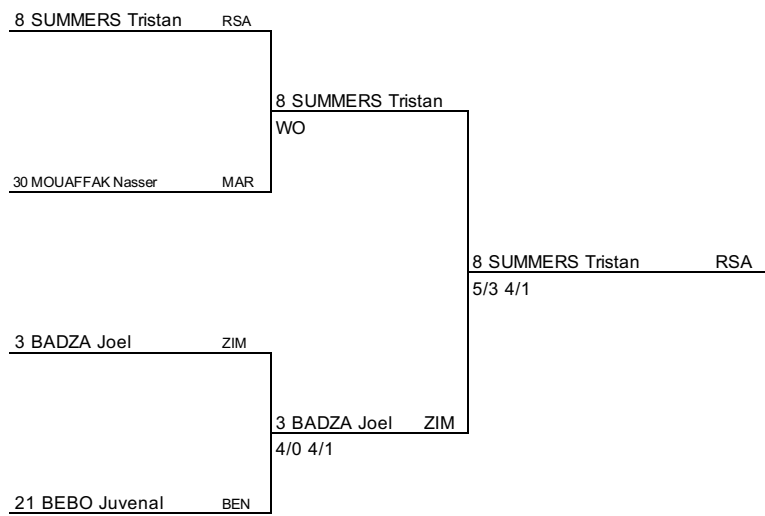

BOYS SINGLES 5-8 RANKIG DRAW

LES PETITS AS®

AFRICA PLAYOFFS **Wilson**

Week of	City, Cuntry	Referee	
10-nov-25	Casablanca, Morroco	Cyril AMAT	
		RANKING 8th	RANKING 6th

Acc.Ranking	# Seeded players	Retirement / Walkover	Draw date/time:
	1		Last Accepted Player
	2		Not Applicable
	3		Player Representatives
	4		Not Applicable
Seed ranking			Referee's Signature
			Cyril AMAT