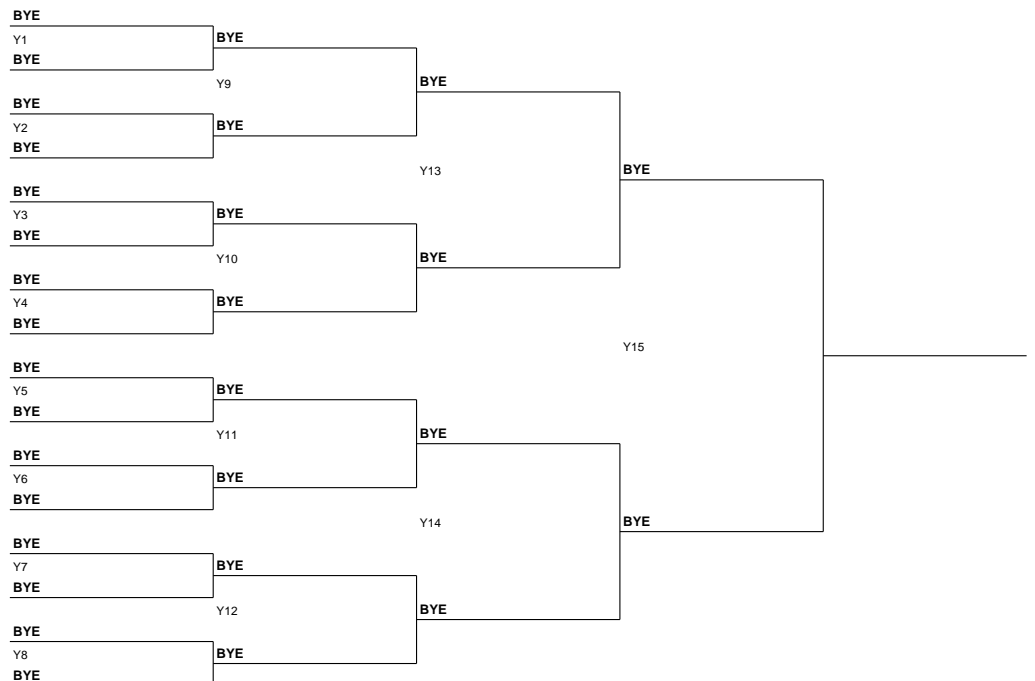

33/34 Playoff

35/36 Playoff

Chiara DE WET

Kagiso LEDWABA

Chiara DE WET

6-7, 7-5, 10-3

37/38 Playoff

39/40 Playoff

41/42 Playoff

43/44 Playoff

45/46 Playoff

47/48 Playoff

49/50 Playoff

51/52 Playoff

53/54 Playoff

55/56 Playoff

57/58 Playoff

59/60 Playoff

61/62 Playoff

63/64 Playoff

14 & UNDER CAT CIRCUIT RSA LEG

BD 14

Bracket 1

14 & UNDER CAT CIRCUIT RSA LEG