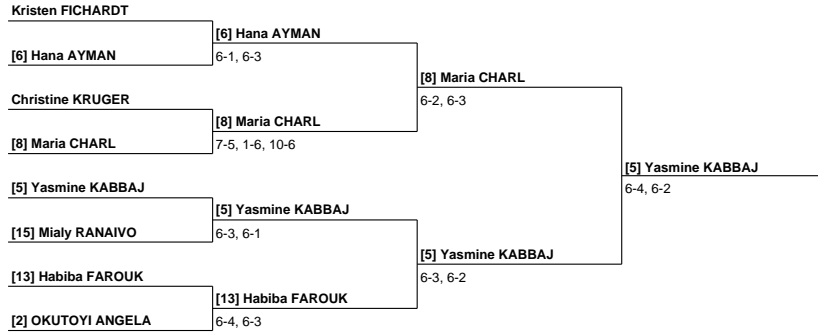

7/8 Playoff

9/10 Playoff