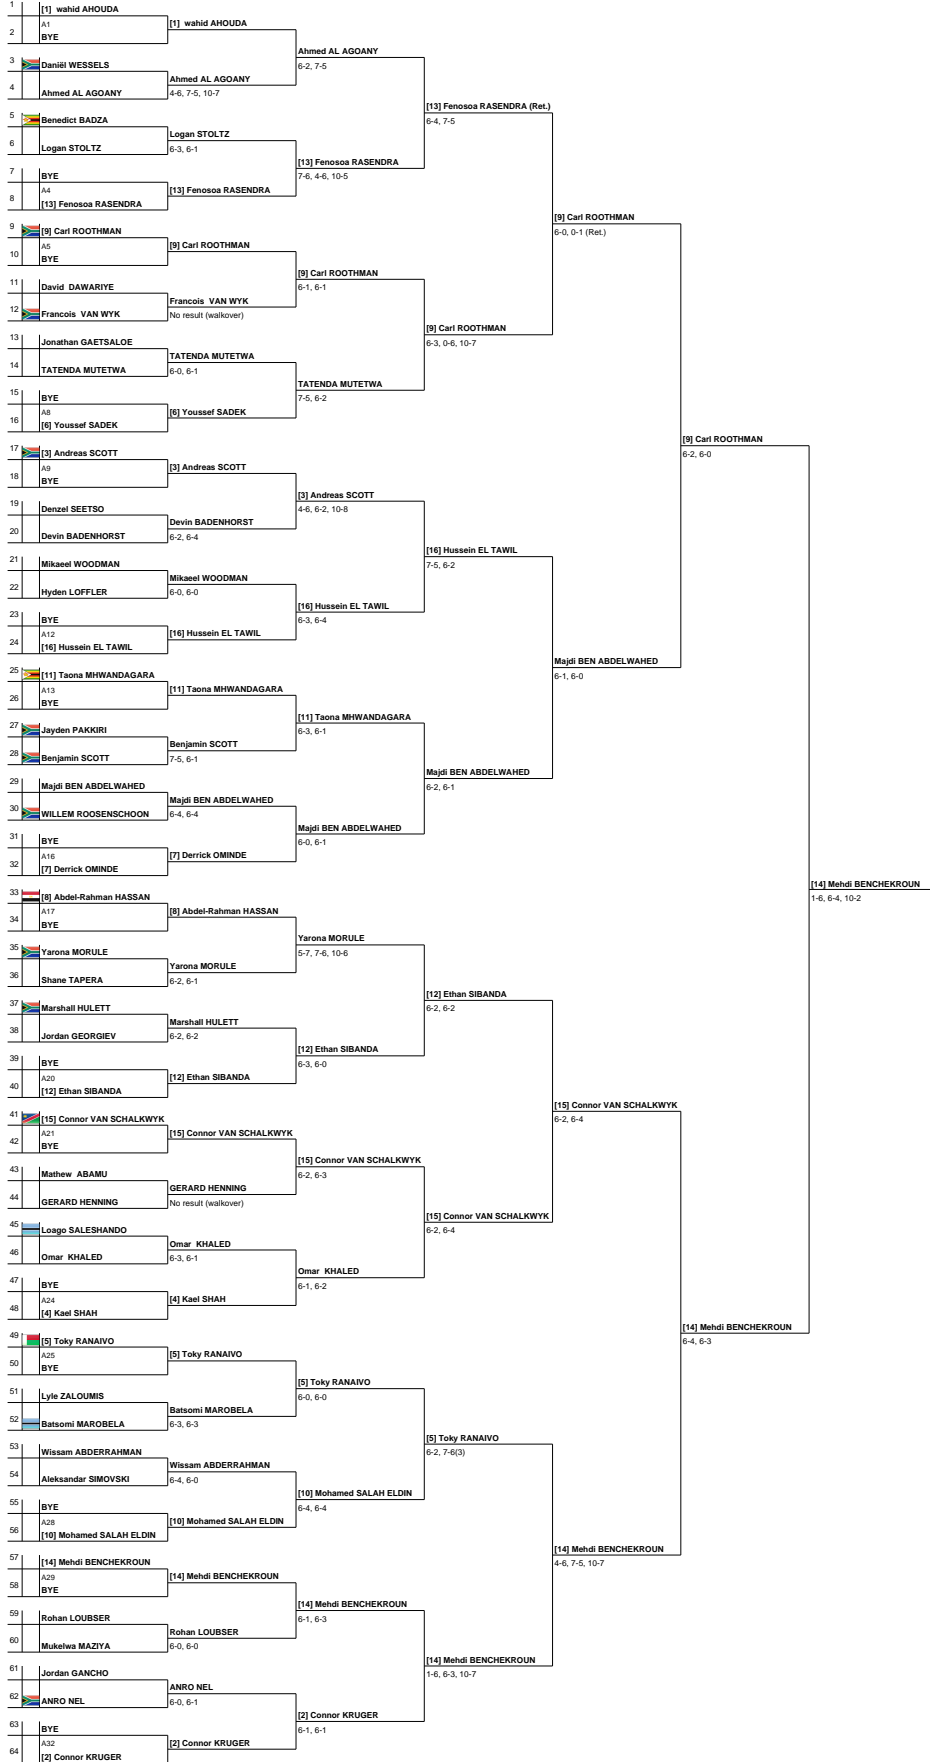

14 & UNDER CAT CIRCUIT RSA LEG

BS 14

Main Draw

3/4 Playoff

5/6 Playoff

7/8 Playoff

9/10 Playoff

11/12 Playoff

13/14 Playoff

15/16 Playoff

17/18 Playoff

19/20 Playoff

21/22 Playoff

23/24 Playoff

25/26 Playoff

27/28 Playoff

29/30 Playoff

31/32 Playoff

33/34 Playoff

35/36 Playoff

37/38 Playoff

39/40 Playoff

41/42 Playoff

43/44 Playoff

45/46 Playoff

47/48 Playoff

49/50 Playoff

51/52 Playoff

53/54 Playoff

55/56 Playoff

57/58 Playoff

59/60 Playoff