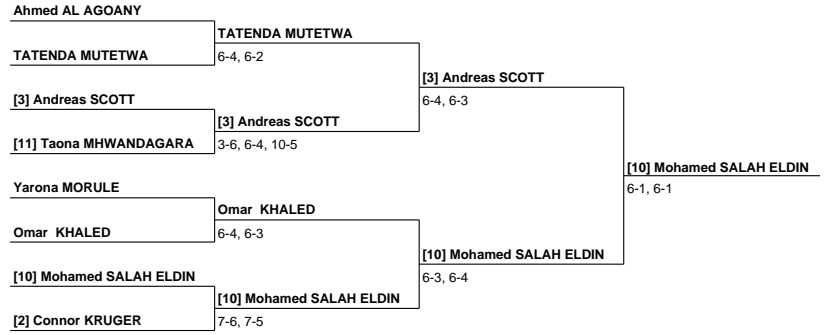

14 & UNDER CAT CIRCUIT RSA LEG

BS 14

Main Draw

3/4 Playoff

5/6 Playoff

7/8 Playoff

9/10 Playoff

11/12 Playoff

13/14 Playoff

15/16 Playoff

17/18 Playoff

19/20 Playoff

21/22 Playoff

23/24 Playoff

25/26 Playoff

27/28 Playoff