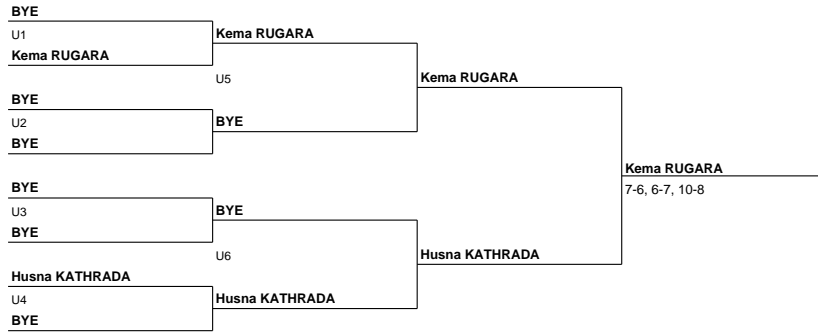

25/26 Playoff

27/28 Playoff

29/30 Playoff

31/32 Playoff

[16] Manyama MAISA

Abigail TUFFEK

[16] Manyama MAISA

6-1, 6-0

33/34 Playoff

35/36 Playoff

Chiara DE WET

Kagiso LEDWABA

Chiara DE WET

6-7, 7-5, 10-3

37/38 Playoff

39/40 Playoff

41/42 Playoff

43/44 Playoff

45/46 Playoff

47/48 Playoff

49/50 Playoff

51/52 Playoff

53/54 Playoff

55/56 Playoff

57/58 Playoff

59/60 Playoff

61/62 Playoff

63/64 Playoff

14 & UNDER CAT CIRCUIT RSA LEG

BD 14

Bracket 1

14 & UNDER CAT CIRCUIT RSA LEG