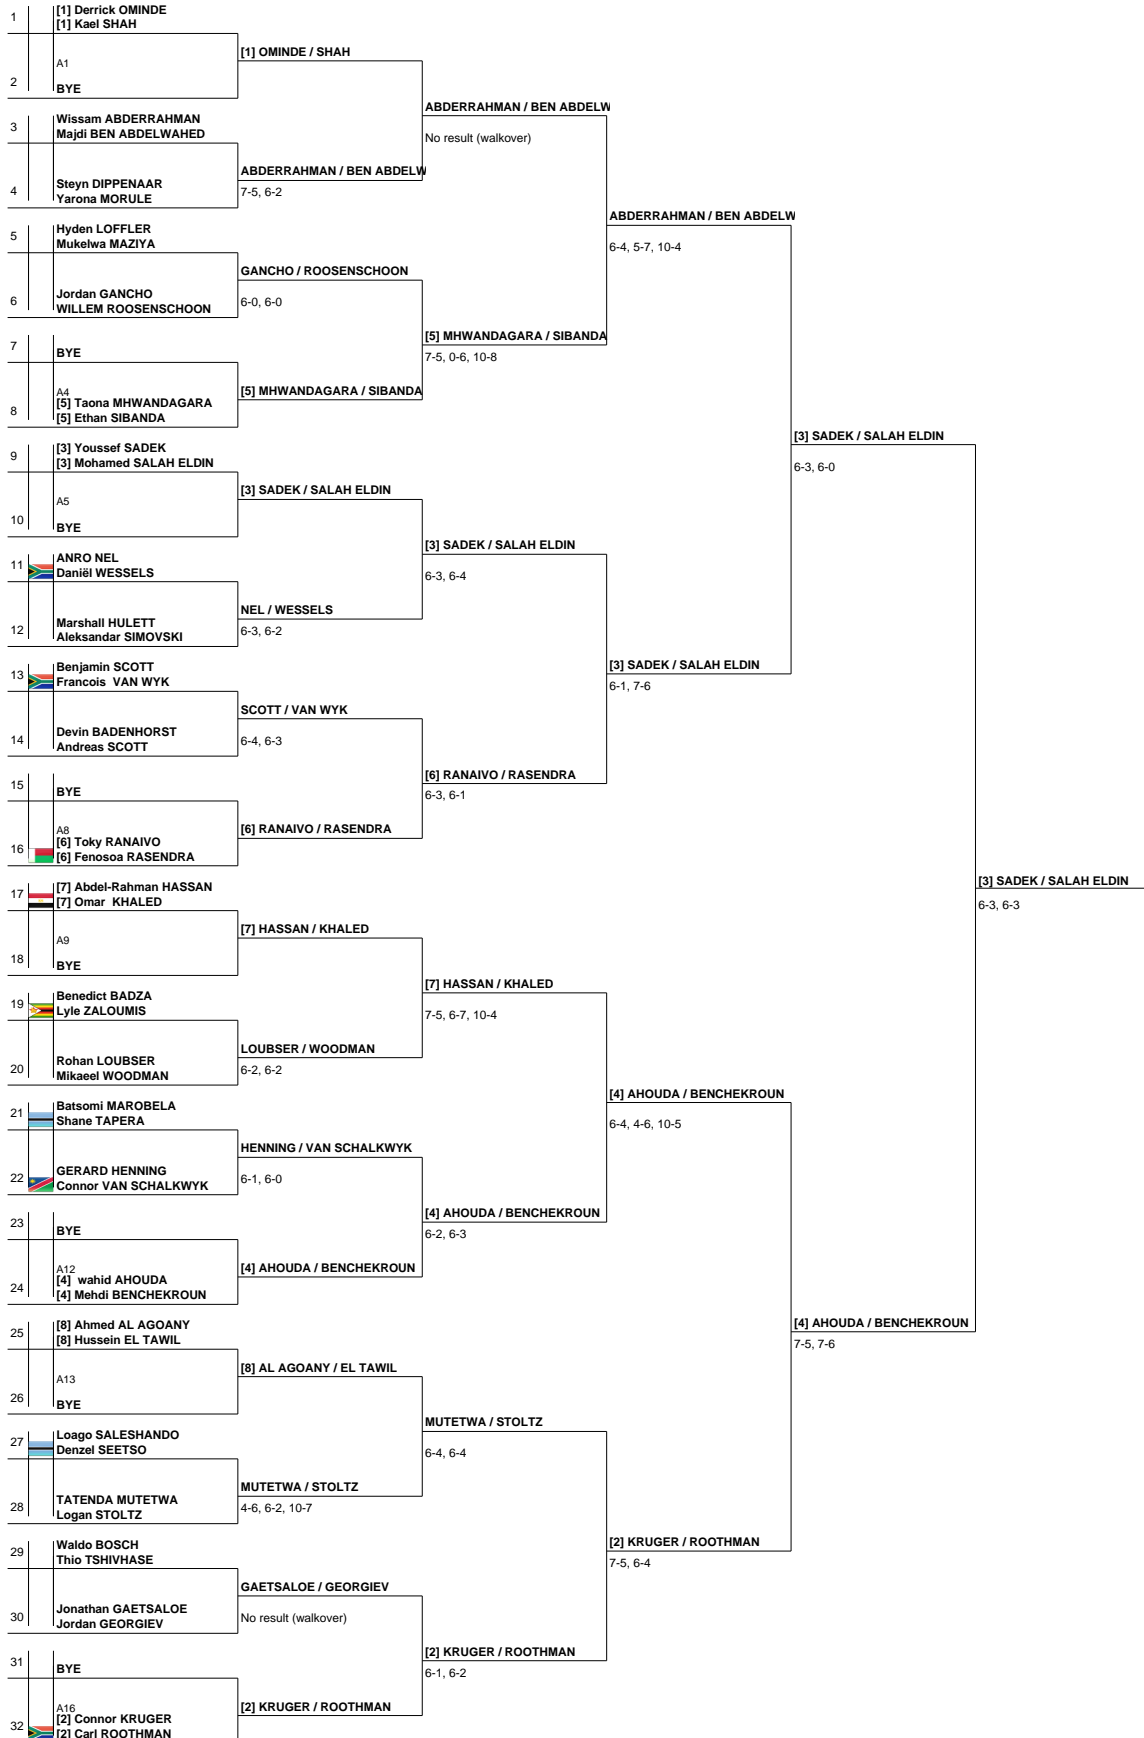

29/30 Playoff

31/32 Playoff

33/34 Playoff

35/36 Playoff

37/38 Playoff

39/40 Playoff

41/42 Playoff

43/44 Playoff

45/46 Playoff

47/48 Playoff

49/50 Playoff

51/52 Playoff

53/54 Playoff

55/56 Playoff

57/58 Playoff

59/60 Playoff

41/42 Playoff

43/44 Playoff

45/46 Playoff

47/48 Playoff

49/50 Playoff

51/52 Playoff

53/54 Playoff

55/56 Playoff

57/58 Playoff

59/60 Playoff

61/62 Playoff

63/64 Playoff

14 & UNDER CAT CIRCUIT RSA LEG

BD 14

Bracket 1

14 & UNDER CAT CIRCUIT RSA LEG