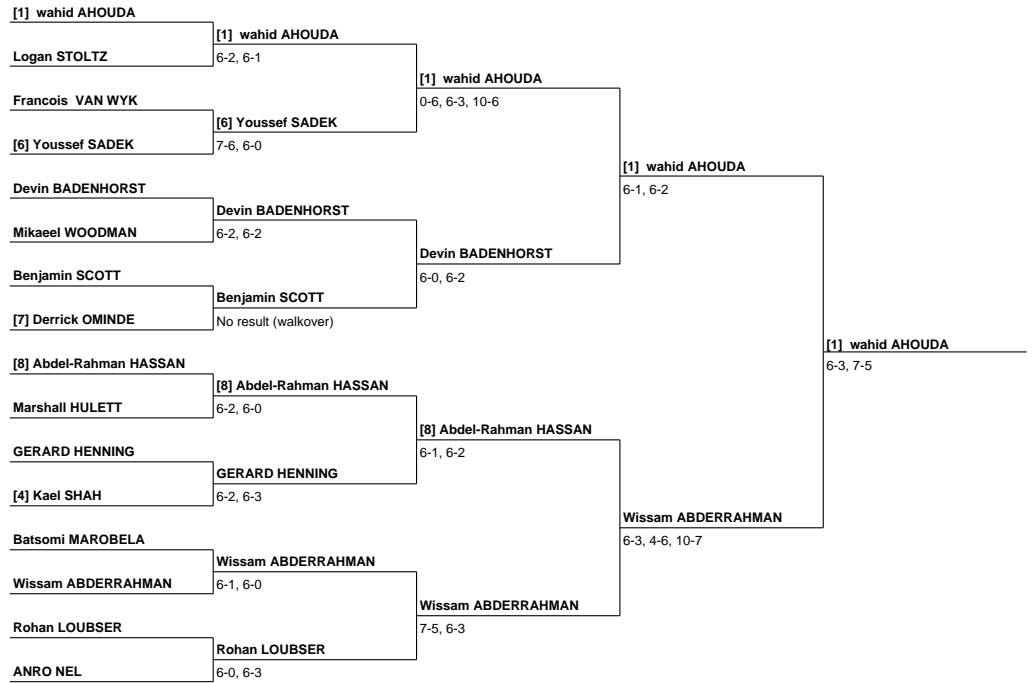

14 & UNDER CAT CIRCUIT RSA LEG

BS 14

Main Draw

3/4 Playoff

5/6 Playoff

7/8 Playoff

9/10 Playoff

11/12 Playoff

13/14 Playoff

15/16 Playoff

17/18 Playoff

19/20 Playoff

21/22 Playoff

23/24 Playoff

25/26 Playoff

27/28 Playoff