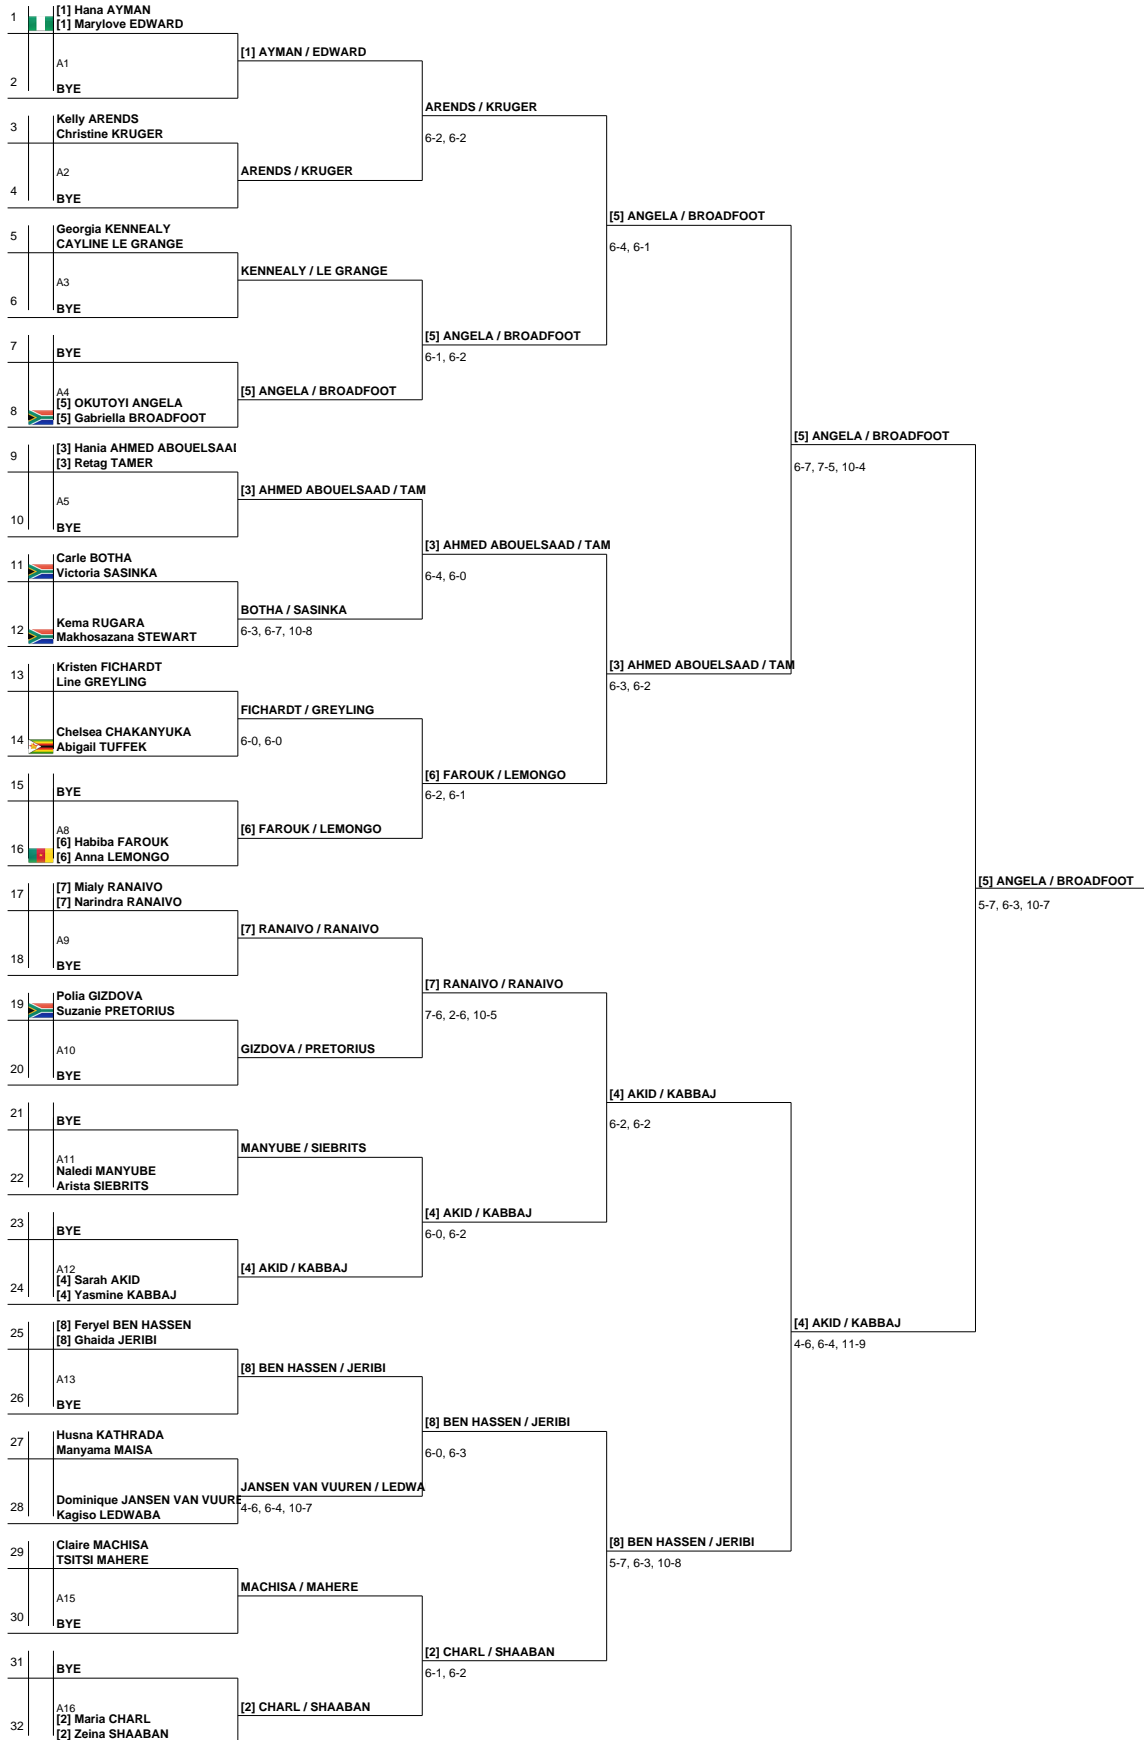

14 & UNDER CAT CIRCUIT RSA LEG

GD 14

Bracket 1

14 & UNDER CAT CIRCUIT RSA LEG

B14 Qualifying

Bracket 1

1		TATENDA MUTETWA	
2		Waldo BOSCH	TATENDA MUTETWA 6-0, 6-2
3		Benjamin SCOTT	
4		Lwazi NGWENYA	Benjamin SCOTT 6-7(7), 6-2, 10-8
5		Kyle ERWEE	
6		Yarona MORULE	Yarona MORULE 6-3, 6-4
7		Logan STOLTZ	
8		Jason SCHIMPER	Logan STOLTZ 4-6, 6-2, 10-7
9		Steyn DIPPENAAR	
10		Jordan GANCHO	Jordan GANCHO 6-0, 6-0
11		Wade HERMANUS	
12		WILLEM ROOSENSCHOON	WILLEM ROOSENSCHOON 6-1, 6-4
13		Emil VILJOEN	
14		Marshall HULETT	Marshall HULETT 6-0, 6-3
15		Thio TSHIVHASE	
16		Aleksandar SIMOVSKI	Aleksandar SIMOVSKI 6-3, 6-2